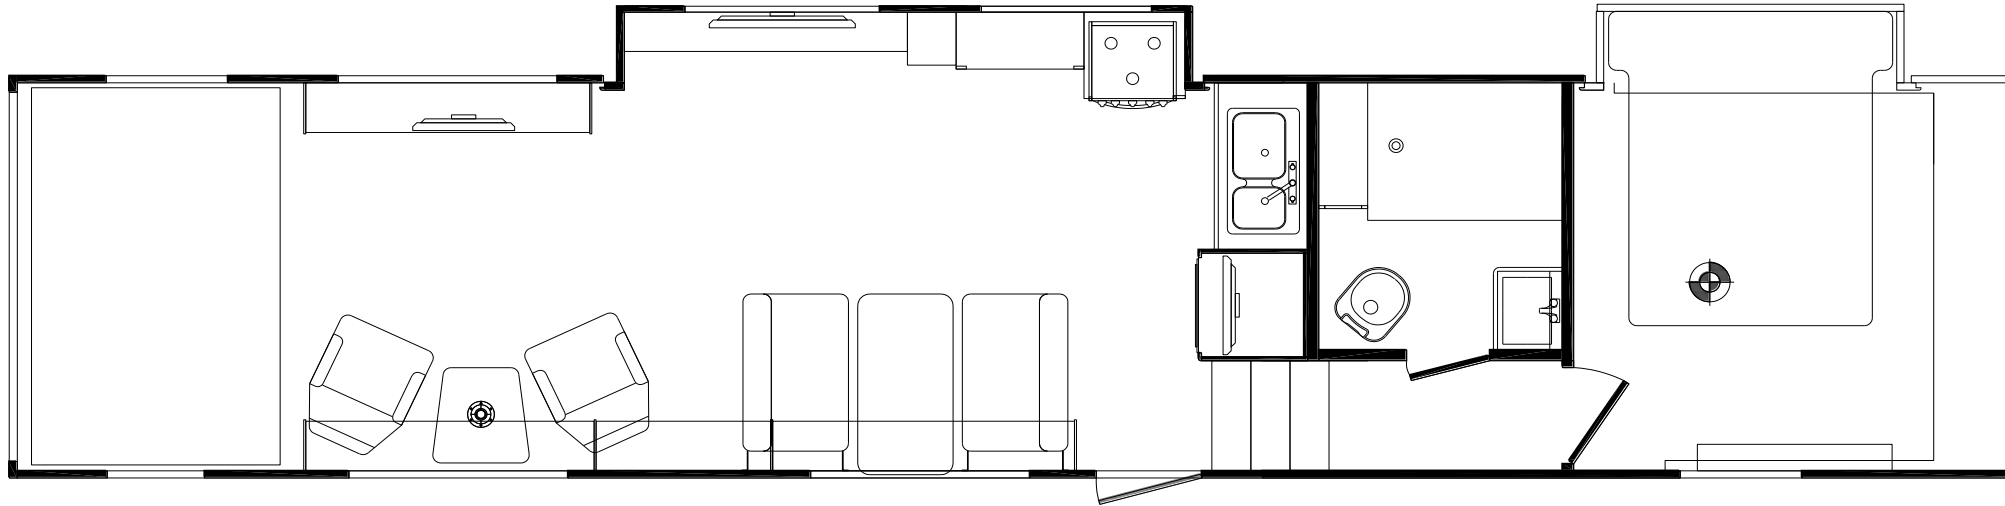

V4024GSSB FLOORPLAN & SPECS

All product data, graphics, and photography in this document were as accurate as possible at time of publication. Subsequent refinements during the model year may be evident in the actual product. Genesis Supreme reserves the right to change colors, material, equipment and specifications without notice, and to add, modify or discontinue models shown in promotional materials. Standard/Optional Features and Specs may change without notice. Photographs of interiors & exteriors depicted on this website are strictly representational - colors, materials, appliances, fabrics, etc. may vary or change without notice. Unloaded vehicle weight and carrying capacity capacities will vary depending on optional equipment. Dry weight is measured from standard build and will vary with options. Weight of water, LP gas, fuel and options are not included in Cargo Capacity payload.

UNIT SPECS	
	4024GSSB
OVERALL LENGTH	42'5"
GVWR (lbs)	17,500
DRY WEIGHT (lbs)	14,060
HITCH WEIGHT (lbs)	3,260
AXLE WEIGHT (lbs)	10,800
AXLE CAPACITY (lbs)	7,000
CARGO CAPACITY (lbs)**	3,440
TIRE SIZE	16"
FRESH WATER (GAL)	160
GRAY WATER (GAL)	50
BLACK TANK (GAL)	50
Note: Weights may change due to options added.