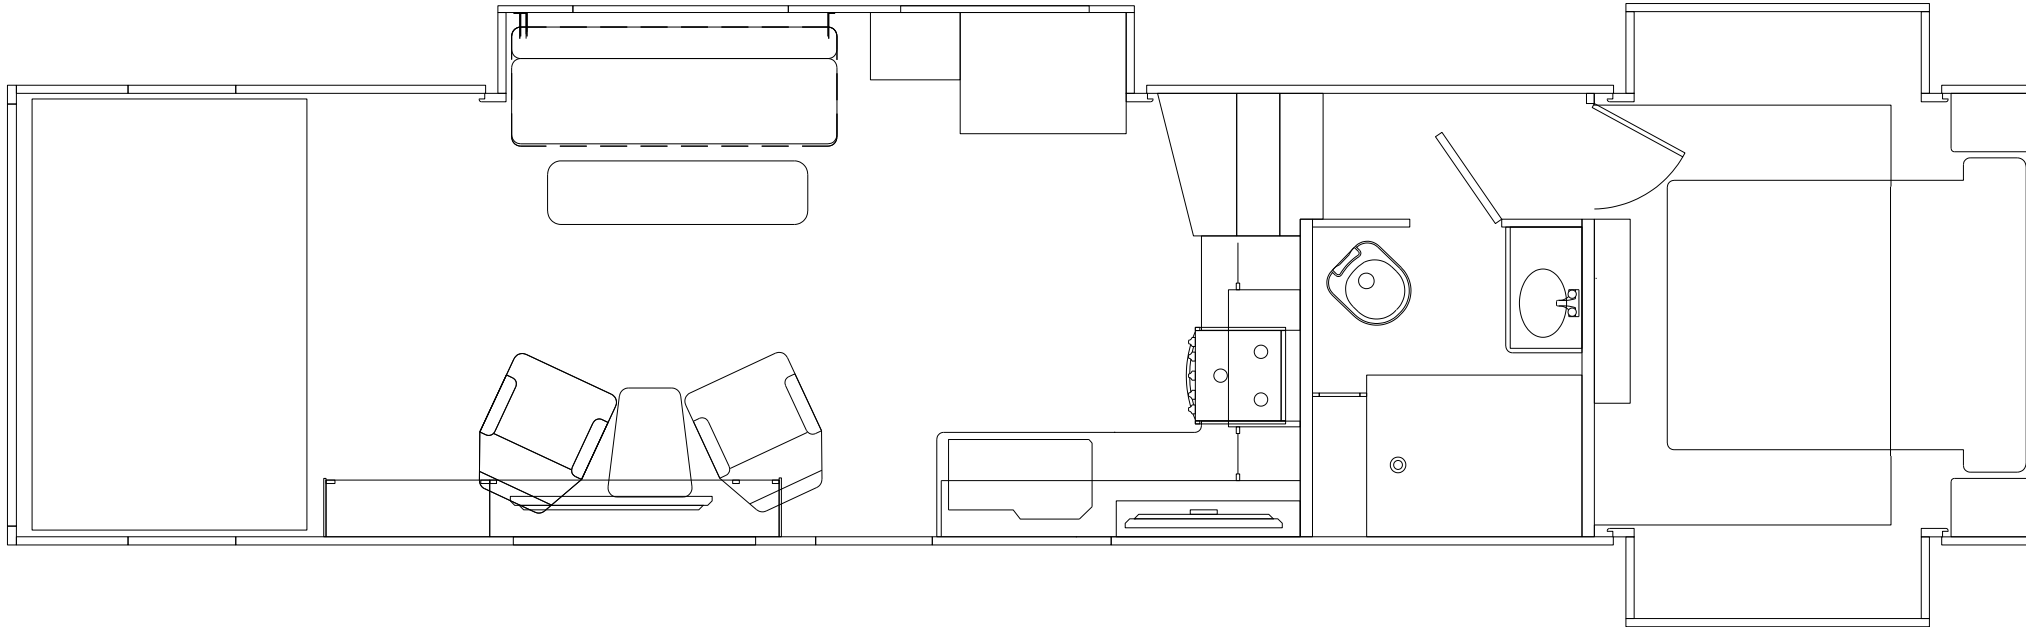

GENESIS
SUPREME

The Journey Begins...

V3917KDTS

Triple-Axle, Triple-Slideouts, 3 Roof A/C's

V3917KDTS — Floorplan & Specs

All product data, graphics, and photography in this document were as accurate as possible at time of publication. Subsequent refinements during the model year may be evident in the actual product. Genesis Supreme reserves the right to change colors, material, equipment and specifications without notice, and to add, modify or discontinue models shown in promotional materials. Standard/Optional Features and Specs may change without notice. Photographs of interiors & exteriors depicted on this website are strictly representational - colors, materials, appliances, fabrics, etc. may vary or change without notice. Unloaded vehicle weight and carrying capacity capacities will vary depending on optional equipment. Dry weight is measured from standard build and will vary with options. Weight of water, LP gas, fuel and options are not included in Cargo Capacity payload.

| UNIT SPECS | |
|--|----------|
| | 3917KDTS |
| OVERALL LENGTH | 39' 10" |
| GVWR (lbs) | 17,500 |
| DRY WEIGHT (lbs) | 13,180 |
| HITCH WEIGHT (lbs) | 3,290 |
| AXLE WEIGHT (lbs) | 9,890 |
| AXLE CAPACITY (lbs) | 7,000 |
| CARGO CAPACITY (lbs)** | 4,320 |
| TIRE SIZE | 16 |
| FRESH WATER (GAL) | 160 |
| GRAY WATER (GAL) | 50 |
| BLACK TANK (GAL) | 50 |
| Note: Weights may change due to options added. | |