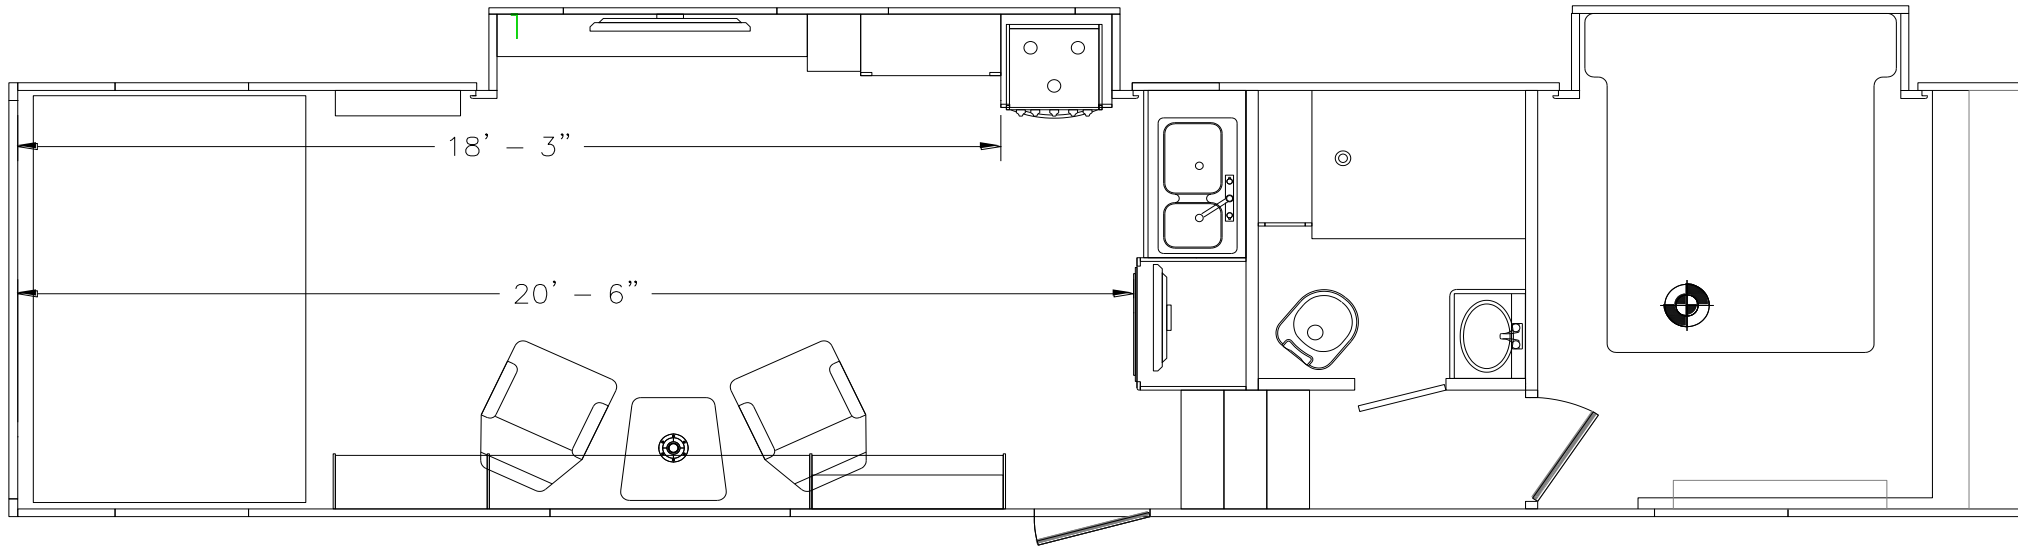

PRODUCT PRESENTATION – V3720GSSB

- **Lamilux SUNSATION® Exterior Wall Laminate for Extreme UV Resistance and Color Stability**
- **4.5KW Yamaha Generator w/Transfer Switch**
- **15K BTU Ducted A/C**
- **Living Room w/Slideout**
- **Bedroom Slideout**
- **Front Wall-to-Wall Wardrobe**
- **Dual Swivel Rockers**
- **Hidden 32" Bedroom TV**
- **Solid Surface Galley Top/Covers**

GENESIS
S U P R E M E

The Journey Begins...

V3720GSSB — Exterior

V3720GSSB Floorplan & Specs

All product data, graphics, and photography in this document were as accurate as possible at time of publication. Subsequent refinements during the model year may be evident in the actual product. Genesis Supreme reserves the right to change colors, material, equipment and specifications without notice, and to add, modify or discontinue models shown in promotional materials. Standard/Optional Features and Specs may change without notice. Photographs of interiors & exteriors depicted on this website are strictly representational - colors, materials, appliances, fabrics, etc. may vary or change without notice. Unloaded vehicle weight and carrying capacity capacities will vary depending on optional equipment. Dry weight is measured from standard build and will vary with options. Weight of water, LP gas, fuel and options are not included in Cargo Capacity payload.

UNIT SPECS	
	V3720GSSB
OVERALL LENGTH	39'10"
GVWR (lbs)	17,500
DRY WEIGHT (lbs)	
HITCH WEIGHT (lbs)	
AXLE WEIGHT (lbs)	
AXLE CAPACITY (lbs)	7,000
CARGO CAPACITY (lbs)**	
TIRE SIZE	16"
FRESH WATER (GAL)	160
GRAY WATER (GAL)	50
BLACK TANK (GAL)	50
Note: Weights may change due to options added.	