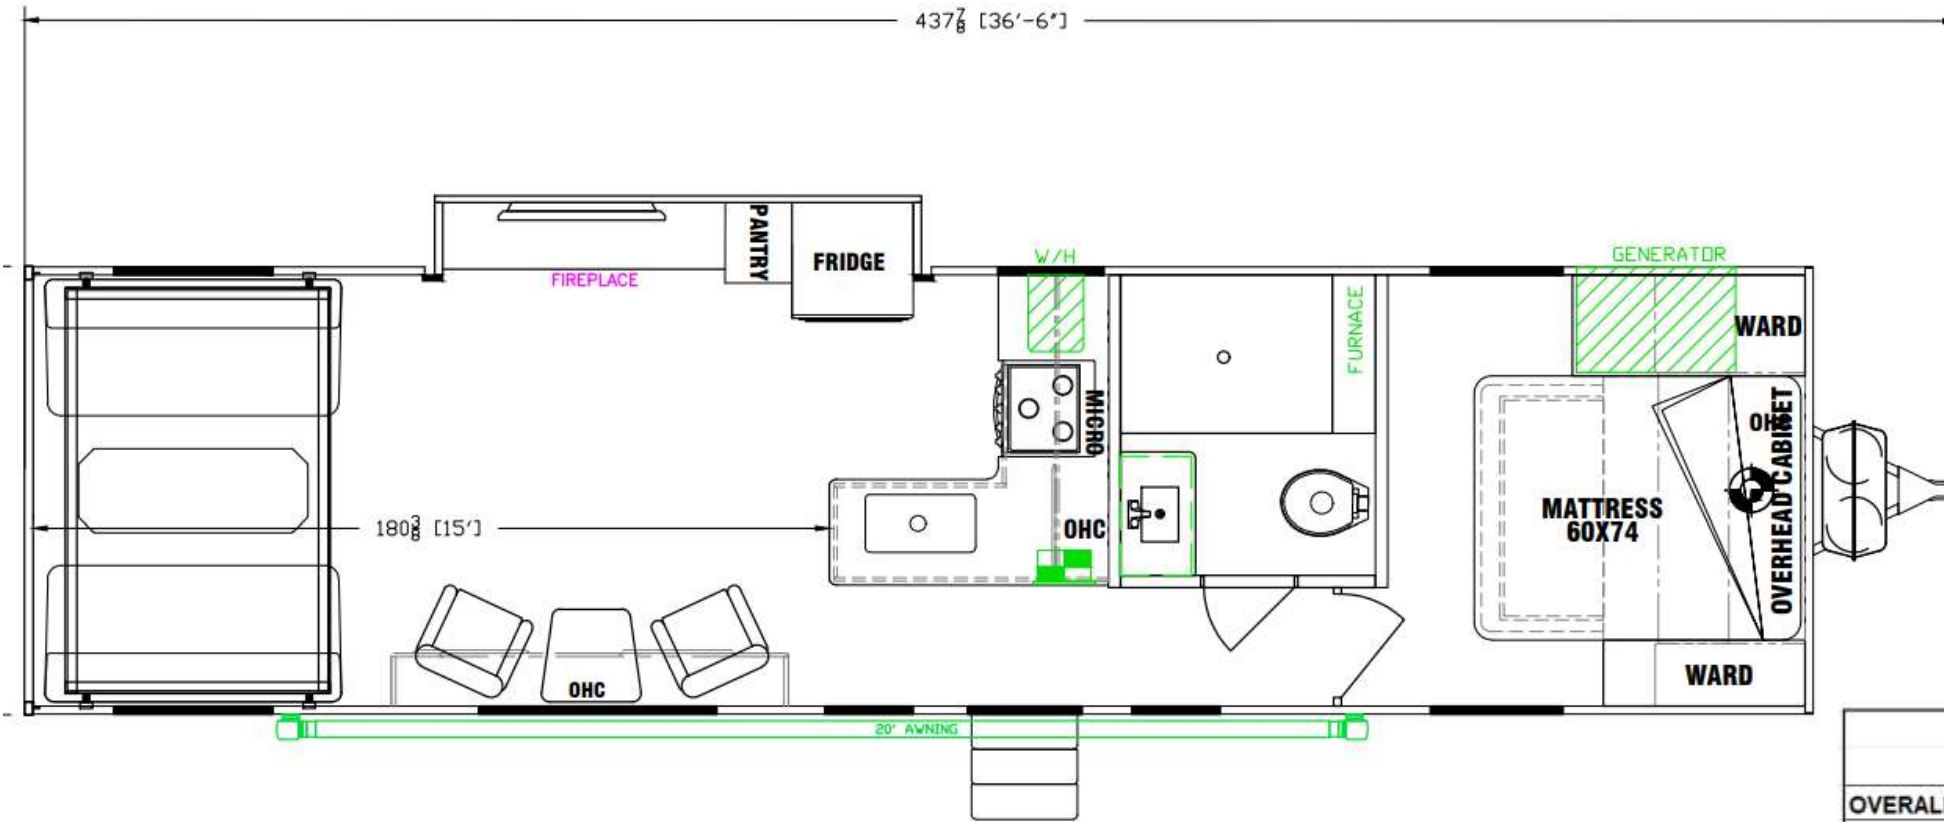

Product Presentation — V3215FSXL

Toyhauler

New Floorplan Prominent Features:

- **10" I-Beam Chassis**
- **Fiberglass Laminated Aluminum Frame Sidewalls**
- **102" Wide-Body Design**
- **One-Piece PVC Vinyl Roof**
- **7' Ramp Door w/Full Length Latches**
- **4.5K Yamaha Inverter Generator**
- **Front Power Jack**
- **40-Gallon Fuel Station**
- **Plumbed for Exterior LP Hookup**
- **200W Solar Panel**
- **Extra Large Tinted/Radius Windows w/Valances**
- **Entertainment Center w/50" TV & Fireplace**
- **Opposing Rear Power Dinette**
- **Pillowtop Mattress w/Bedsread**

V3215FSXL Exterior

V3215FSXL Floorplan & Specs

All product data, graphics, and photography in this document were as accurate as possible at time of publication. Subsequent refinements during the model year may be evident in the actual product. Genesis Supreme reserves the right to change colors, material, equipment and specifications without notice, and to add, modify or discontinue models shown in promotional materials. Standard/Optional Features and Specs may change without notice. Photographs of interiors & exteriors depicted on this website are strictly representational - colors, materials, appliances, fabrics, etc. may vary or change without notice. Unloaded vehicle weight and carrying capacity capacities will vary depending on optional equipment. Dry weight is measured from standard build and will vary with options. Weight of water, LP gas, fuel and options are not included in Cargo Capacity payload.

UNIT SPECS	
	V3215FSXL
OVERALL LENGTH	36'6"
GVWR (lbs)	13,000
DRY WEIGHT (lbs)	9,332
HITCH WEIGHT (lbs)	1,282
AXLE WEIGHT (lbs)	8,050
AXLE CAPACITY (lbs) x3	6,000
CARGO CAPACITY (lbs)**	3,668
TIRE SIZE	15"
FRESH WATER (GAL)	100
GRAY WATER (GAL)	40
BLACK TANK (GAL)	40
Note: Weights may change due to options added.	