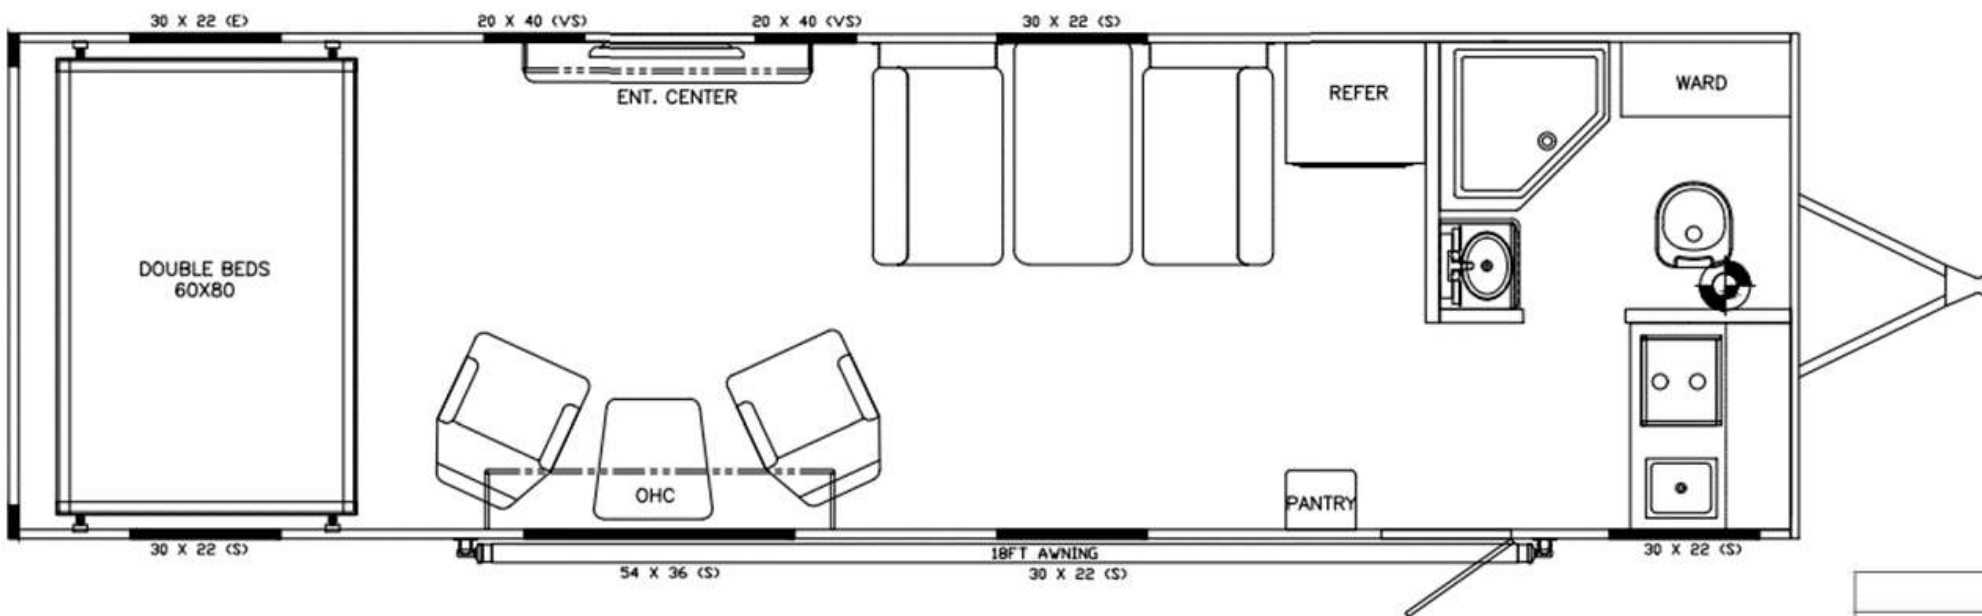

V290LTE FLOORPLAN & SPECS

All product data, graphics, and photography in this document were as accurate as possible at time of publication. Subsequent refinements during the model year may be evident in the actual product. Genesis Supreme reserves the right to change colors, material, equipment and specifications without notice, and to add, modify or discontinue models shown in promotional materials. Standard/Optional Features and Specs may change without notice. Photographs of interiors & exteriors depicted on this website are strictly representational - colors, materials, appliances, fabrics, etc. may vary or change without notice. Unloaded vehicle weight and carrying capacity capacities will vary depending on optional equipment. Dry weight is measured from standard build and will vary with options. Weight of water, LP gas, fuel and options are not included in Cargo Capacity payload.

UNIT SPECS

	V290LTE
OVERALL LENGTH	32'9"
ROADSIDE CARGO	21'
GVWR (lbs)	10,400
DRY WEIGHT (lbs)	6,940
HITCH WEIGHT (lbs)	1,060
AXLE WEIGHT (lbs)	5,880
AXLE CAPACITY (lbs)	5,200
CARGO CAPACITY (lbs)**	3,460
TIRE SIZE	15"
FRESH WATER (GAL)	100
GRAY WATER (GAL)	40
BLACK TANK (GAL)	40
Note: Weights may change due to options added.