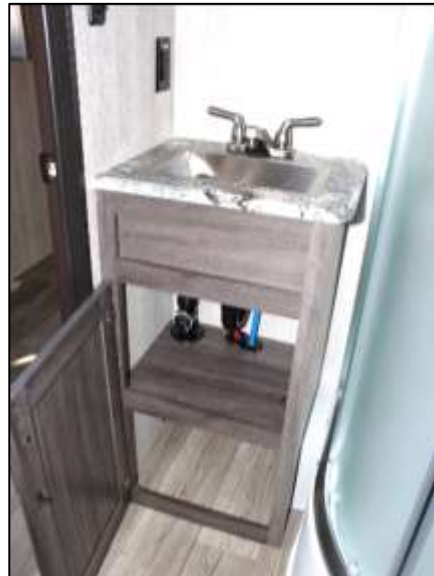

V290LTE — STANDARD FEATURES — Included in Base Price

See order form for complete list of standard features & options.

- 8-inch I-Beam Chassis
- 102" Wide-Body Design
- 5200-Lb. Dual Axles
- 15" Black Steel Rims LR D Tires
- White Fiberglass Framed Sidewalls
- 7-Foot Ramp Door
- Spare Tire & Carrier
- Dual 20-Lb. Propane Tanks w/Deluxe Cover
- 2-Burner Cooktop
- 34" x 34" Radius Shower & Glass Door
- RTF Countertop
- Spray Away®
- Extra-Large Radius & Tinted Windows w/Valances
- Black Tank Flush
- Stainless Steel Galley Sink w/ faucet
- 40" Living Room TV
- Two (2) Swivel Rockers
- Lavy Sink w/Medicine Cabinet
- Seamless One-Piece Rubber Roof
- 12V Powered Fan Galley & Lavy Roof Vents
- Key Hooks
- TV Antenna
- Sewer Hose Storage Compartment
- External 110V Electrical Outlet
- Triple Radius Entry Door Step
- Bunk Area Roof Vents
- Rear Spoiler
- Front Wrap w/Diamond Plate
- Flat Floor Interior - No Wheel Wells
- Rear HappiJac® - Double Bed
- Flip-up Dinette
- Manual Tongue Jack

Two Swivel Rockers

Flip-up Dinette

Galley w/2-Burner Cooktop & SS Sink

Rear Happi-Jac Double Bed

Ample Galley Storage

Overhead Storage

40" Living Room TV

Lavy Wardrobe & Storage