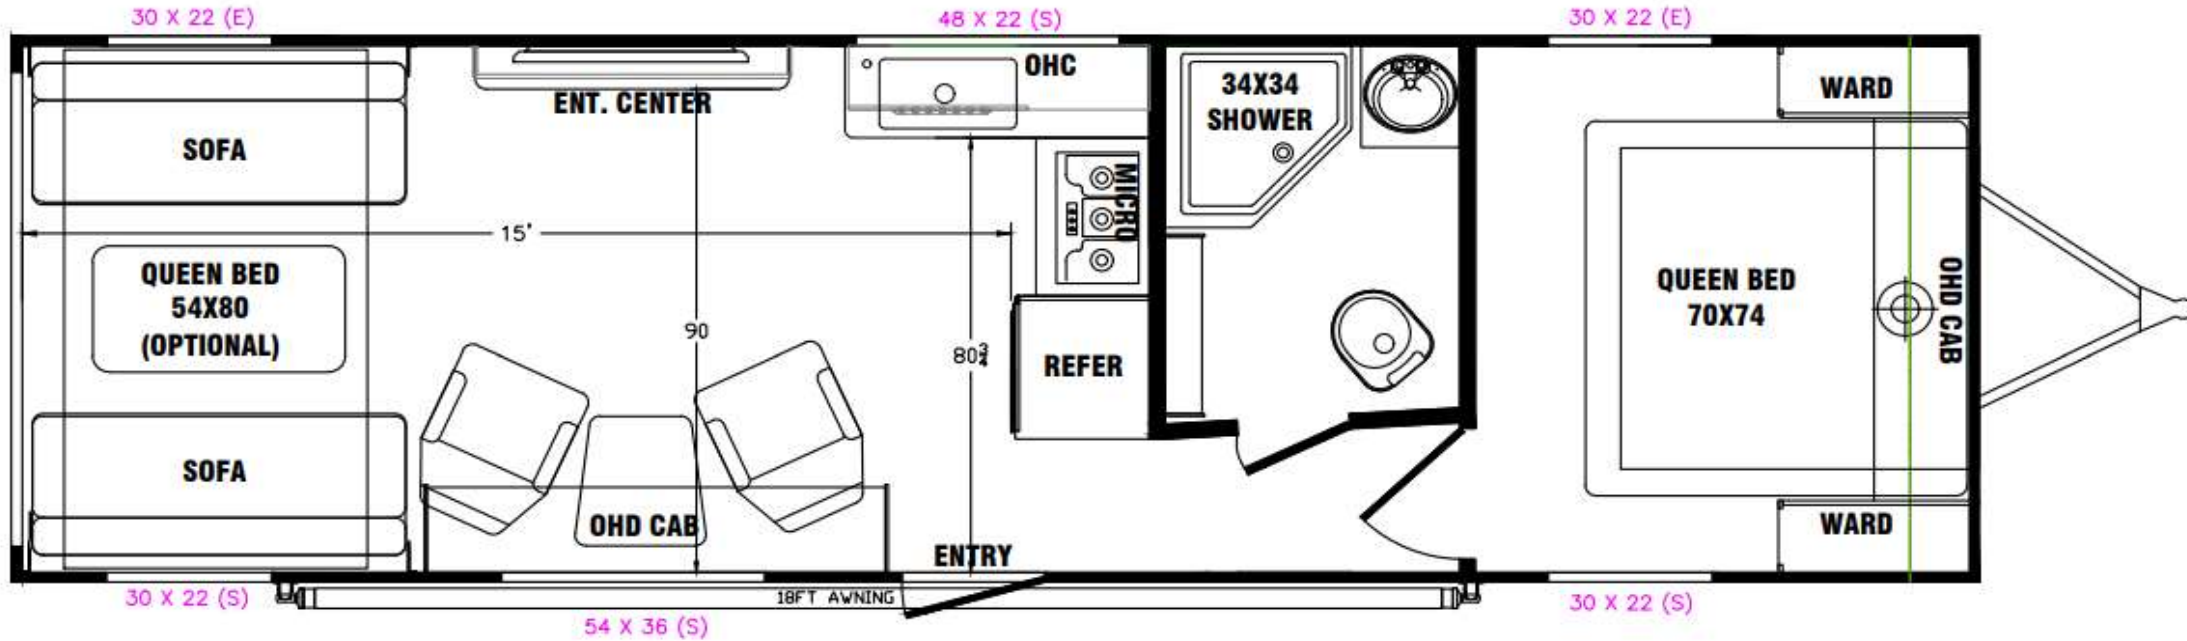

V275CRXL Floorplan & Specs

All product data, graphics, and photography in this document were as accurate as possible at time of publication. Subsequent refinements during the model year may be evident in the actual product. Genesis Supreme reserves the right to change colors, material, equipment and specifications without notice, and to add, modify or discontinue models shown in promotional materials. Standard/Optional Features and Specs may change without notice. Photographs of interiors & exteriors depicted on this website are strictly representational - colors, materials, appliances, fabrics, etc. may vary or change without notice. Unloaded vehicle weight and carrying capacity capacities will vary depending on optional equipment. Dry weight is measured from standard build and will vary with options. Weight of water, LP gas, fuel and options are not included in Cargo Capacity payload.

UNIT SPECS	
	G275CRXL
OVERALL LENGTH	32'9"
GVWR (lbs)	10,400
DRY WEIGHT (lbs)	6,737
HITCH WEIGHT (lbs)	1,292
AXLE WEIGHT (lbs)	5,445
AXLE CAPACITY (lbs)	5,200
CARGO CAPACITY (lbs)**	3,663
TIRE SIZE	15"
FRESH WATER (GAL)	100
GRAY WATER (GAL)	40
BLACK TANK (GAL)	40
Note: Weights may change due to options added.