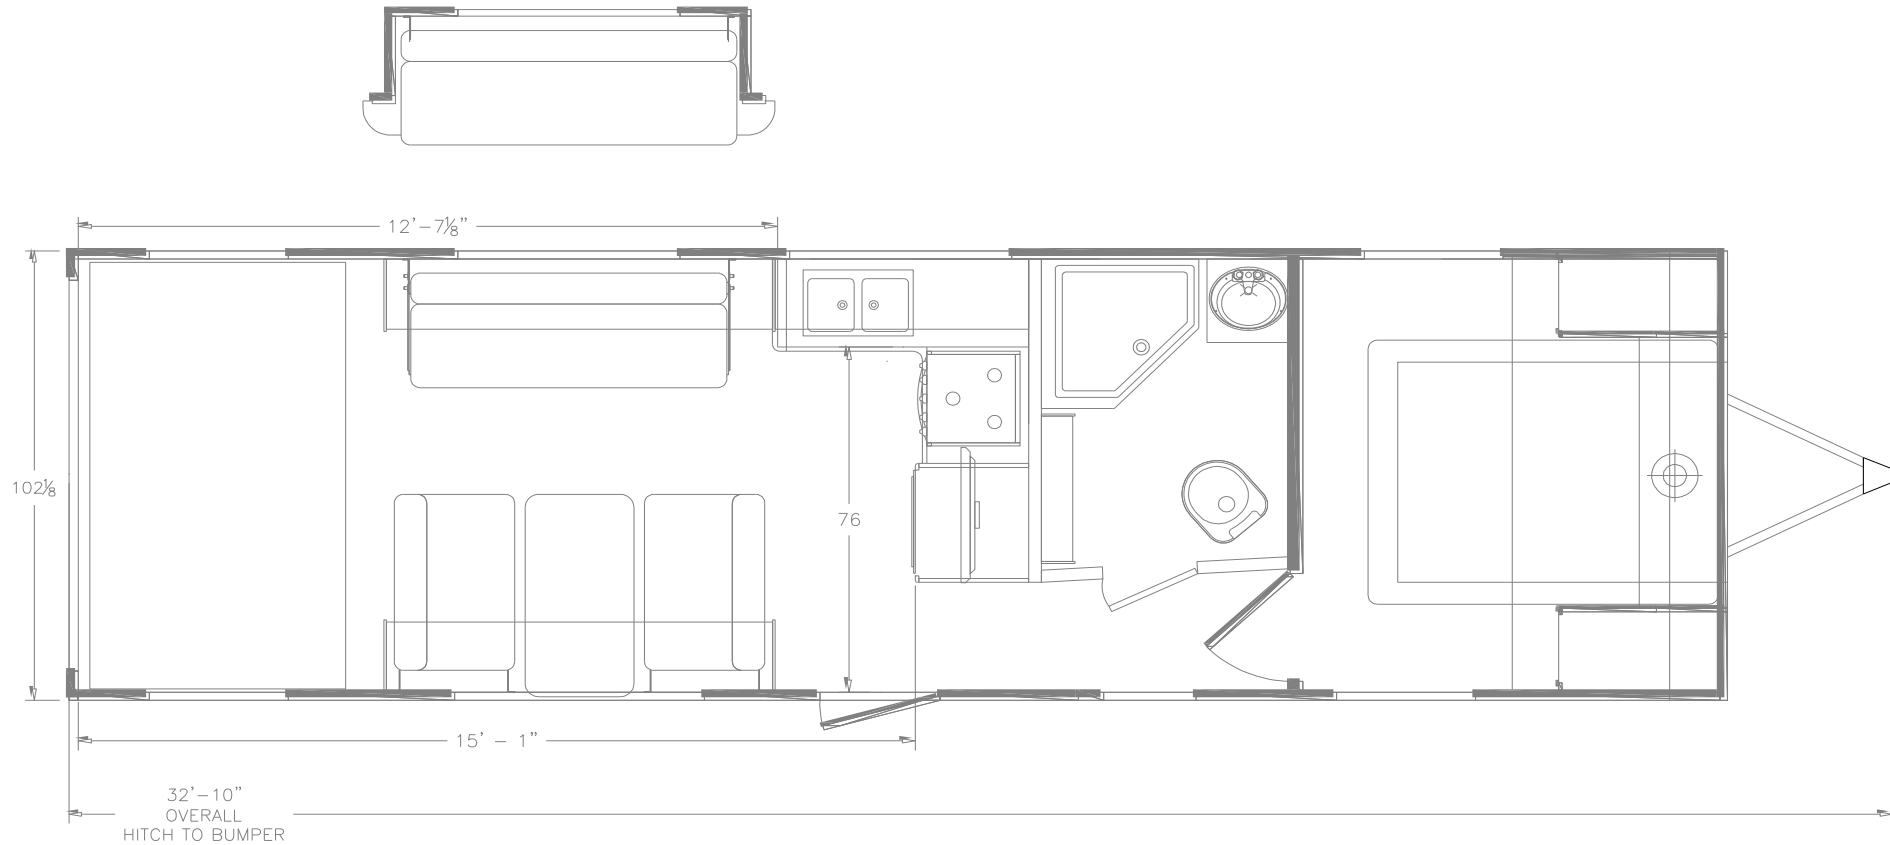

Product Presentation V2715FSXL

New Floorplan Prominent Features:

- ***8" I-Beam Chassis***
- ***102" Wide Body Design***
- ***Lamilux SUNSATIION[®] Exterior Wall Laminate for Extreme UV Resistance and Color Stability***
- ***One-Piece PVC Vinyl Roof***
- ***7' Ramp Door***
- ***4 Stab Jacks***
- ***Optional Slideout Entertainment Center***
- ***Optional On-Board Air Compressor***
- ***15" Aluminum Wheels***
- ***Plumbed For Exterior LP Hookup***
- ***Front Power Jack***
- ***Power Awning w/LED Strip***
- ***Walk-On Roof w/Folding Ladder***
- ***Extra-Large Radiused & Tinted Windows***

Toyhauler

V2715FSXL Exterior

V2715FSXL Floorplan & Specs

UNIT SPECS	
	V2715FSXL
OVERALL LENGTH	32' 9"
GVWR (lbs)	11,500
DRY WEIGHT (lbs)	7,460
HITCH WEIGHT (lbs)	1,320
AXLE WEIGHT (lbs)	6,140
AXLE CAPACITY (lbs)	6,000
CARGO CAPACITY (lbs)	4,040
TIRE SIZE	15"
FRESH WATER (GAL)	100
GRAY WATER (GAL)	40
BLACK TANK (GAL)	40
Note: Weights may change due to options added.	