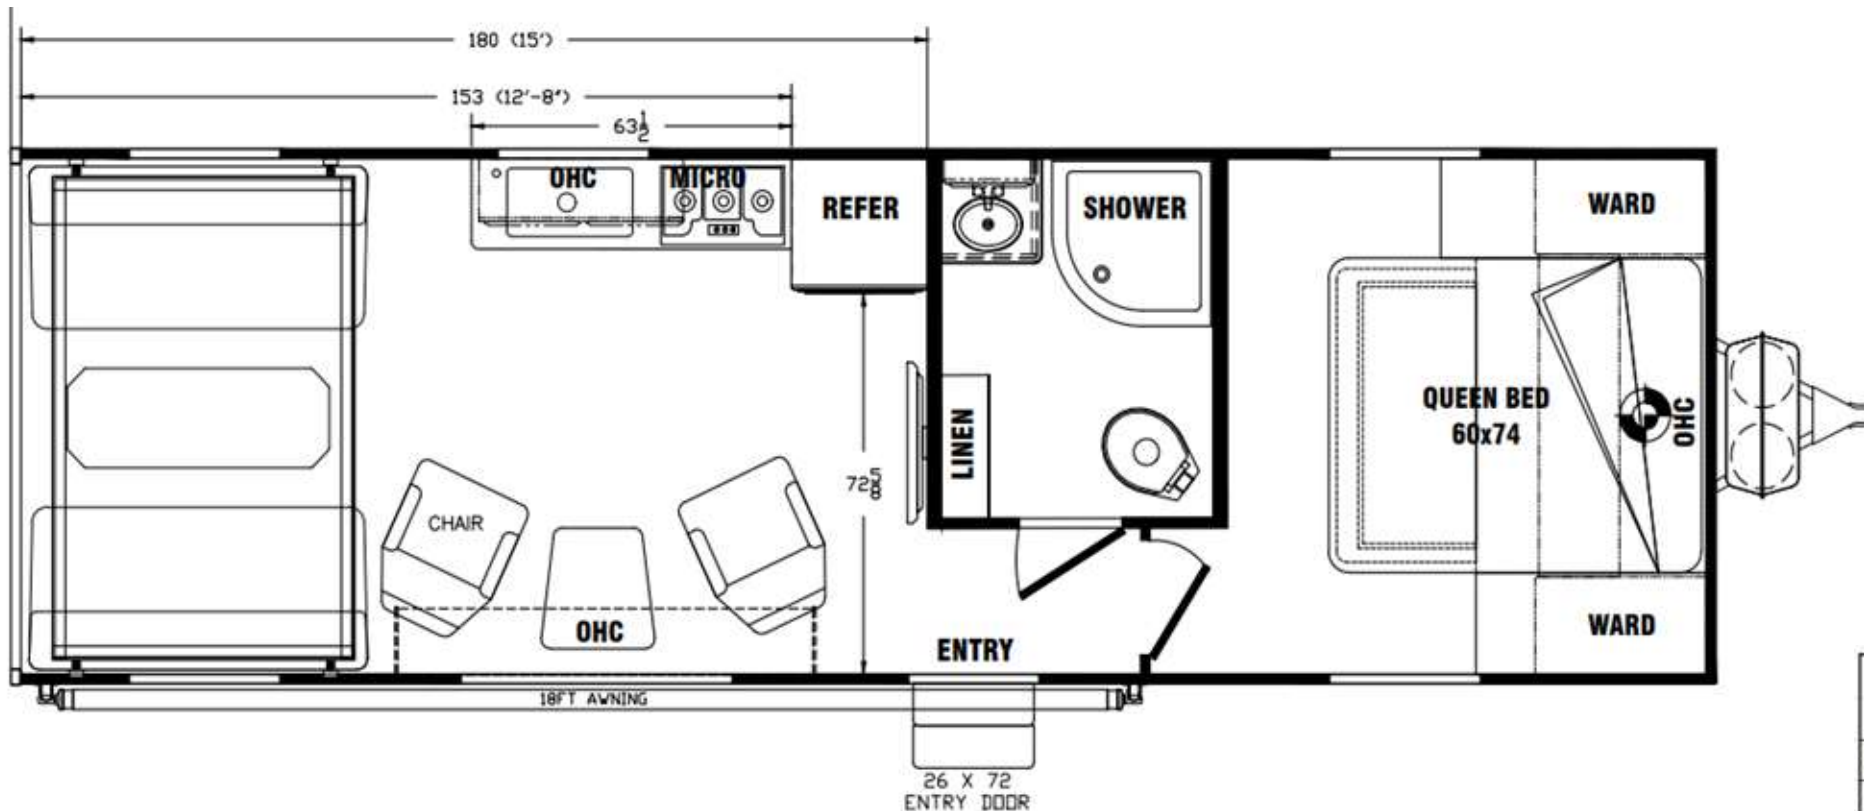

V2515FSXL Floorplan & Specs

All product data, graphics, and photography in this document were as accurate as possible at time of publication. Subsequent refinements during the model year may be evident in the actual product. Genesis Supreme reserves the right to change colors, material, equipment and specifications without notice, and to add, modify or discontinue models shown in promotional materials. Standard/Optional Features and Specs may change without notice. Photographs of interiors & exteriors depicted on this website are strictly representational - colors, materials, appliances, fabrics, etc. may vary or change without notice. Unloaded vehicle weight and carrying capacity capacities will vary depending on optional equipment. Dry weight is measured from standard build and will vary with options. Weight of water, LP gas, fuel and options are not included in Cargo Capacity payload.

UNIT SPECS	
	V2515FSXL
OVERALL LENGTH	30'-11"
GVWR (lbs)	10,400
DRY WEIGHT (lbs)	7,101
HITCH WEIGHT (lbs)	986
AXLE WEIGHT (lbs)	6,115
AXLE CAPACITY (lbs)	6,000
CARGO CAPACITY (lbs)**	3,299
TIRE SIZE	15"
FRESH WATER (GAL)	100
GRAY WATER (GAL)	40
BLACK TANK (GAL)	40
Note: Weights may change due to options added.