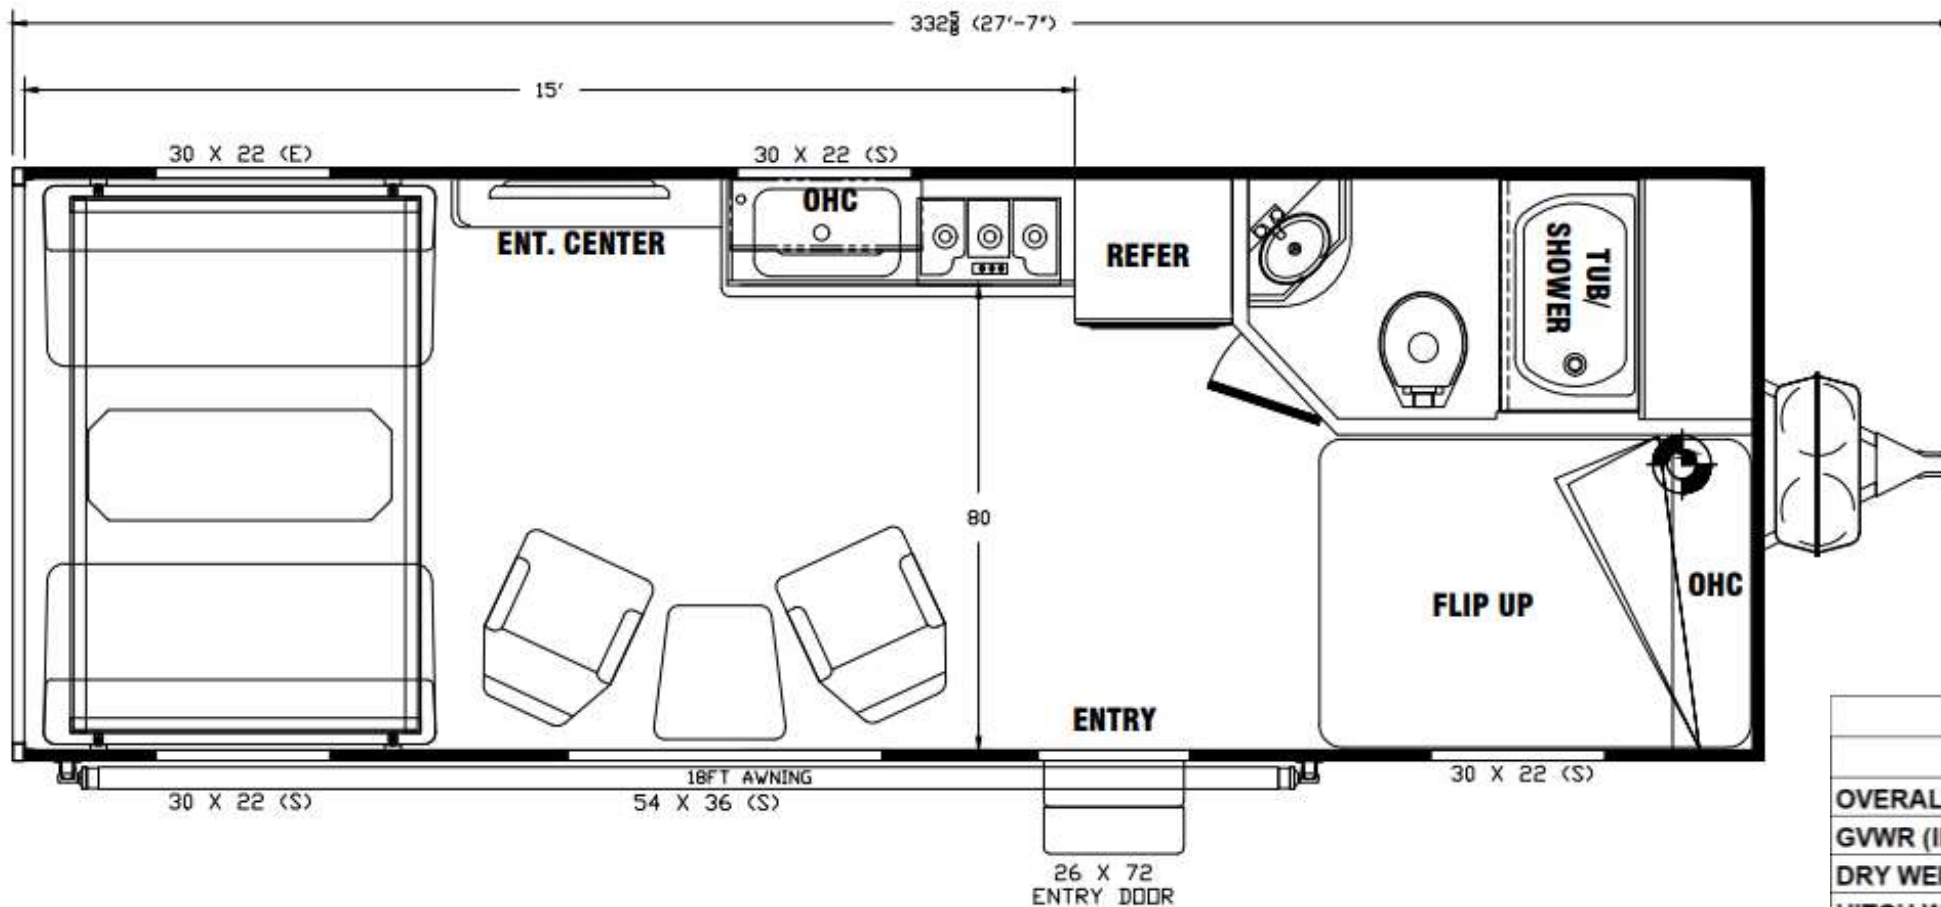

Product Presentation — V2215SSXL

Toyhauler

New Floorplan Prominent Features:

- **8" I-Beam Chassis**
- **102" Wide Body Design**
- **Front Power Jack**
- **Black RaceLine® 15" Wheels/Off-Road Tires**
- **Flat Floor Interior – No Wheel Wells**
- **All LED Lighting**
- **Dual 30-Lb. Propane Tanks w/ Deluxe Cover**
- **Radiused & Tinted Windows**
- **2 Swivel Rockers**
- **40" Living Room TV/Fireplace**
- **3-Burner Cooktop/Stainless Steel Galley Sink**
- **Opposing Dual Sofas/Dinette w/Upper Bed**
- **Tub/Shower w/Retractable Door**

V2215SSXL Exterior

V2215SSXL Floorplan & Specs

UNIT SPECS	
	V2215SSXL
OVERALL LENGTH	27'-0"
GVWR (lbs)	9,900
DRY WEIGHT (lbs)	6,522
HITCH WEIGHT (lbs)	512
AXLE WEIGHT (lbs)	6,010
AXLE CAPACITY (lbs) (Double)	5,200
CARGO CAPACITY (lbs)**	3,378
TIRE SIZE	15"
FRESH WATER (GAL)	100
GRAY WATER (GAL)	40
BLACK TANK (GAL)	40
Note: Weights may change due to options added.	

V2215SSXL Exterior Features

15" Black RaceLine® Wheels/Off-Road Tires

Power Awning

7-Foot Ramp Door

Exterior Stereo Speakers

Power Jack

Optional 40-Gallon Fuel Station

Exterior Skirting