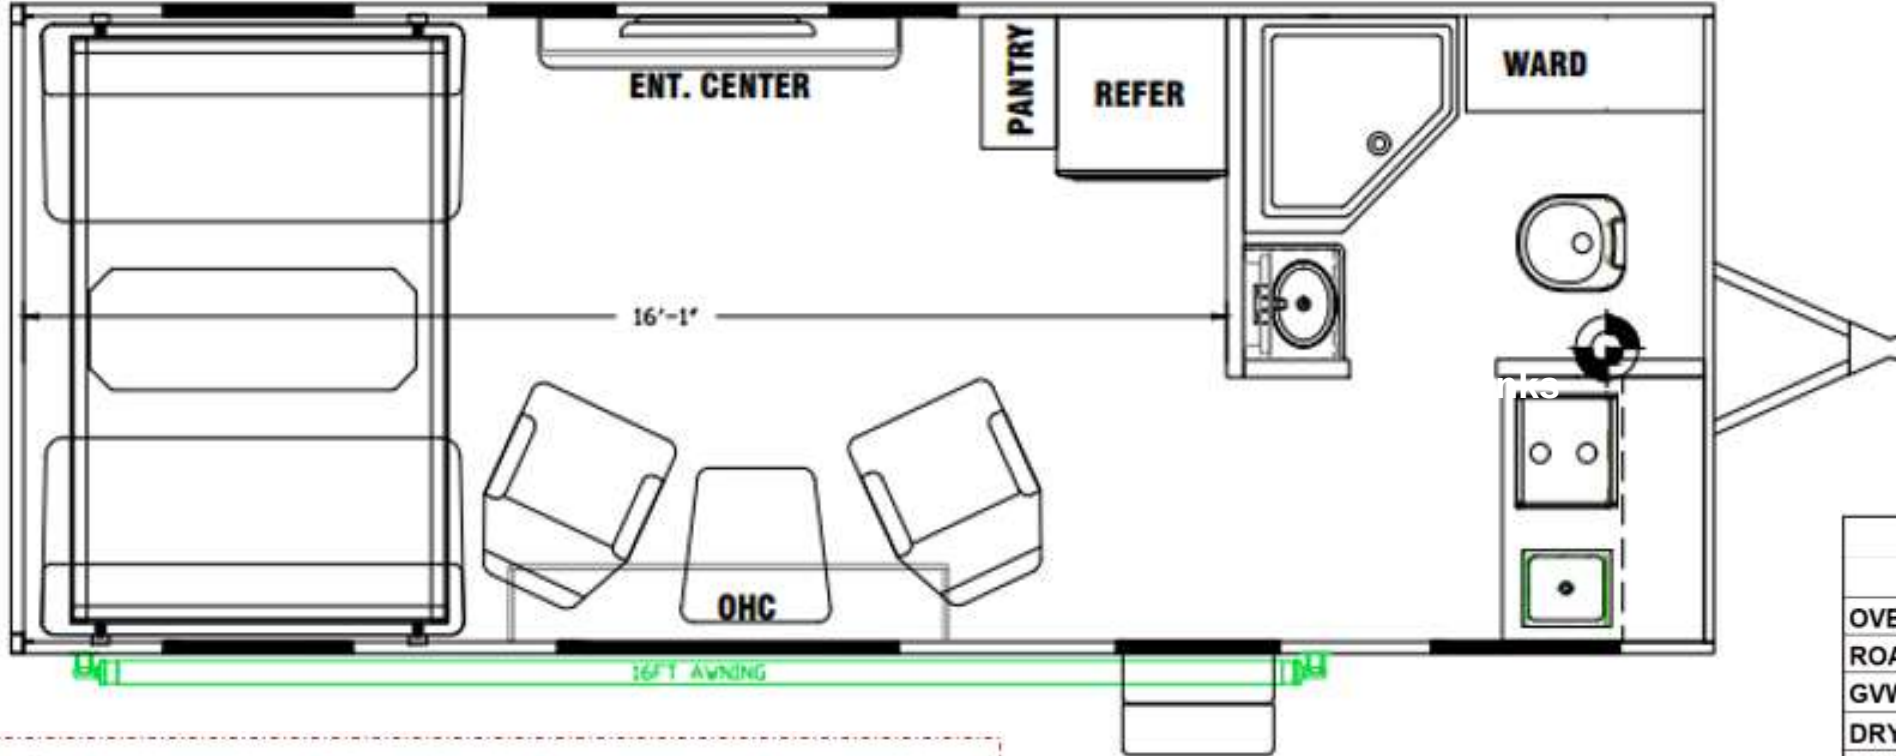

V220LTE FLOORPLAN & SPECS

All product data, graphics, and photography in this document were as accurate as possible at time of publication. Subsequent refinements during the model year may be evident in the actual product. Genesis Supreme reserves the right to change colors, material, equipment and specifications without notice, and to add, modify or discontinue models shown in promotional materials. Standard/Optional Features and Specs may change without notice. Photographs of interiors & exteriors depicted on this website are strictly representational - colors, materials, appliances, fabrics, etc. may vary or change without notice. Unloaded vehicle weight and carrying capacity capacities will vary depending on optional equipment. Dry weight is measured from standard build and will vary with options. Weight of water, LP gas, fuel and options are not included in Cargo Capacity payload.

UNIT SPECS	
	220LTE
OVERALL LENGTH	25'
ROADSIDE CARGO	15'
GVWR (lbs)	9,400
DRY WEIGHT (lbs)	5,936
HITCH WEIGHT (lbs)	798
AXLE WEIGHT (lbs)	5,165
AXLE CAPACITY (lbs)	4,400
CARGO CAPACITY (lbs)**	3,437
TIRE SIZE	15"
FRESH WATER (GAL)	100
GRAY WATER (GAL)	40
BLACK TANK (GAL)	40
Note: Weights may change due to options added.