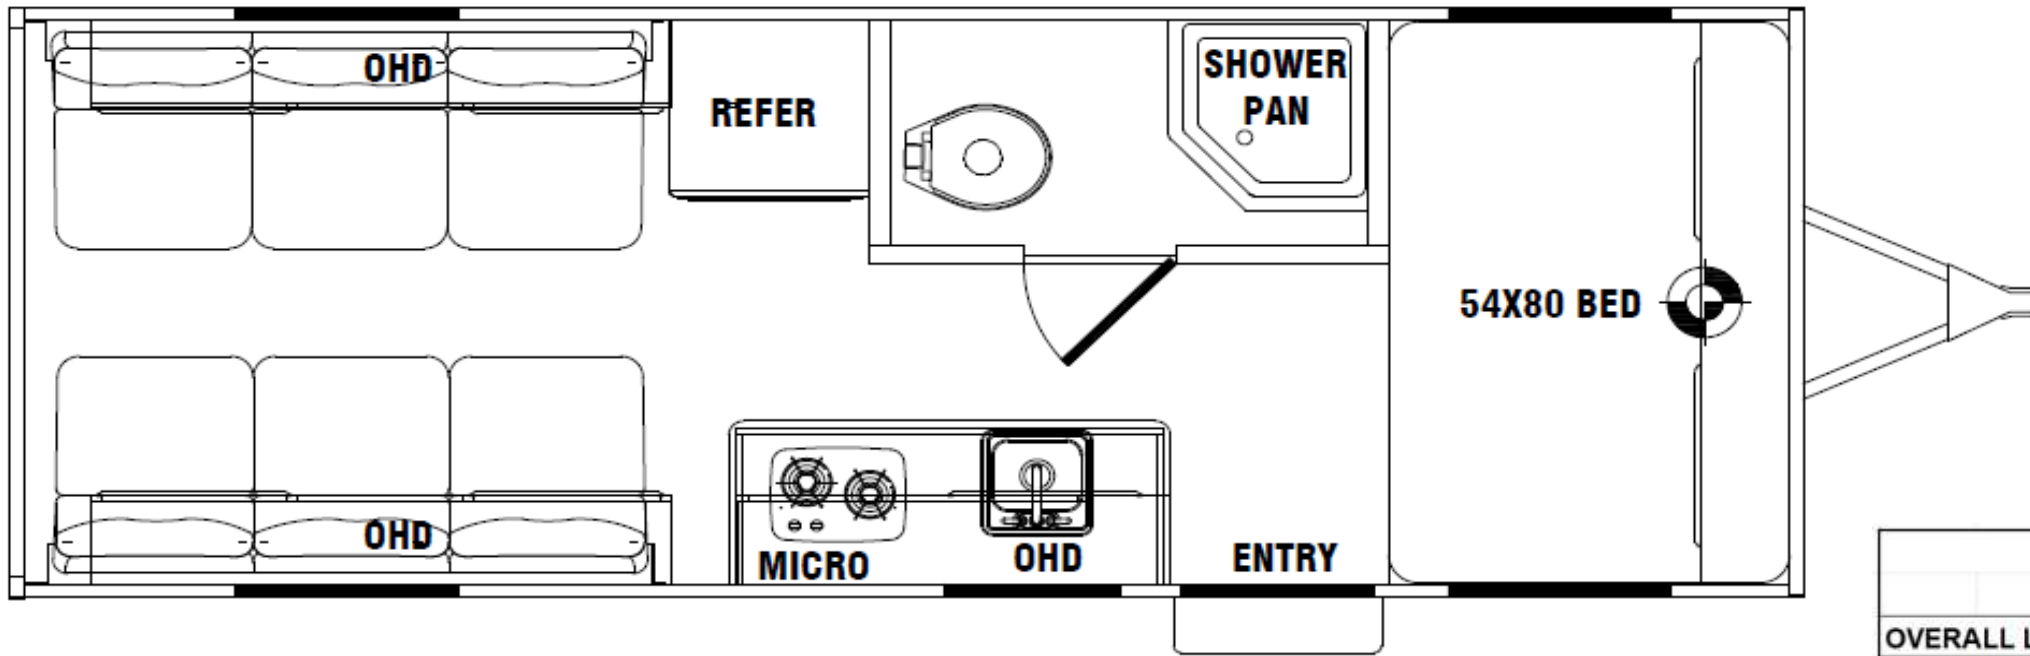

V185LTE Floorplan & Specs

All product data, graphics, and photography in this document were as accurate as possible at time of publication. Subsequent refinements during the model year may be evident in the actual product. Genesis Supreme reserves the right to change colors, material, equipment and specifications without notice, and to add, modify or discontinue models shown in promotional materials. Standard/Optional Features and Specs may change without notice. Photographs of interiors & exteriors depicted on this website are strictly representational - colors, materials, appliances, fabrics, etc. may vary or change without notice. Unloaded vehicle weight and carrying capacity capacities will vary depending on optional equipment. Dry weight is measured from standard build and will vary with options. Weight of water, LP gas, fuel and options are not included in Cargo Capacity payload.

UNIT SPECS	
	V185LTE
OVERALL LENGTH	22'-9"
GVWR (lbs)	6700
DRY WEIGHT (lbs)	4130
HITCH WEIGHT (lbs)	690
AXLE WEIGHT (lbs)	3440
AXLE CAPACITY (lbs)	3500
CARGO CAPACITY (lbs)**	2570
TIRE SIZE	14"
FRESH WATER (GAL)	50
GRAY WATER (GAL)	26
BLACK TANK (GAL)	26

Note: Weights may change due to options added.