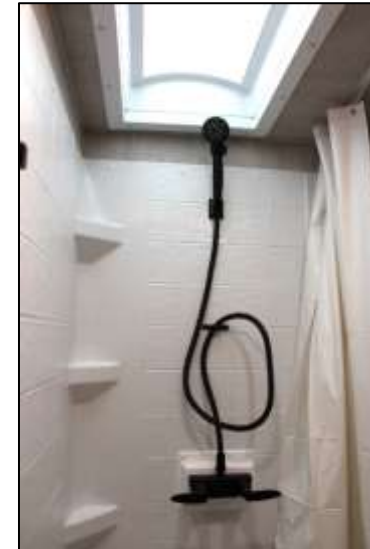

Power Front Jack w/Light

Light @ Valves & Undermount Spare

V185LTE Interior – Living Space & Galley

*Convenient Overhead
Cabinetry & Storage*

*Opposing Sofas
Fold into Large Bed
Fold Up for Cargo*

*RTF Molded Countertops, Single
Cell Stainless Sink w/Single Lever
Faucet, 12V Refer, Two-Burner
Cooktop, Microwave*

V185LTE Interior – Bedroom & Lavy

*Easy Access Sleeping Area
w/Overhead Storage &
Privacy Curtain*

*Over-toilet Storage
12V Powered Lavy Vent*

*27" X 27" Shower
w/Molded Surround
Enclosure & Curtain*

V185LTE