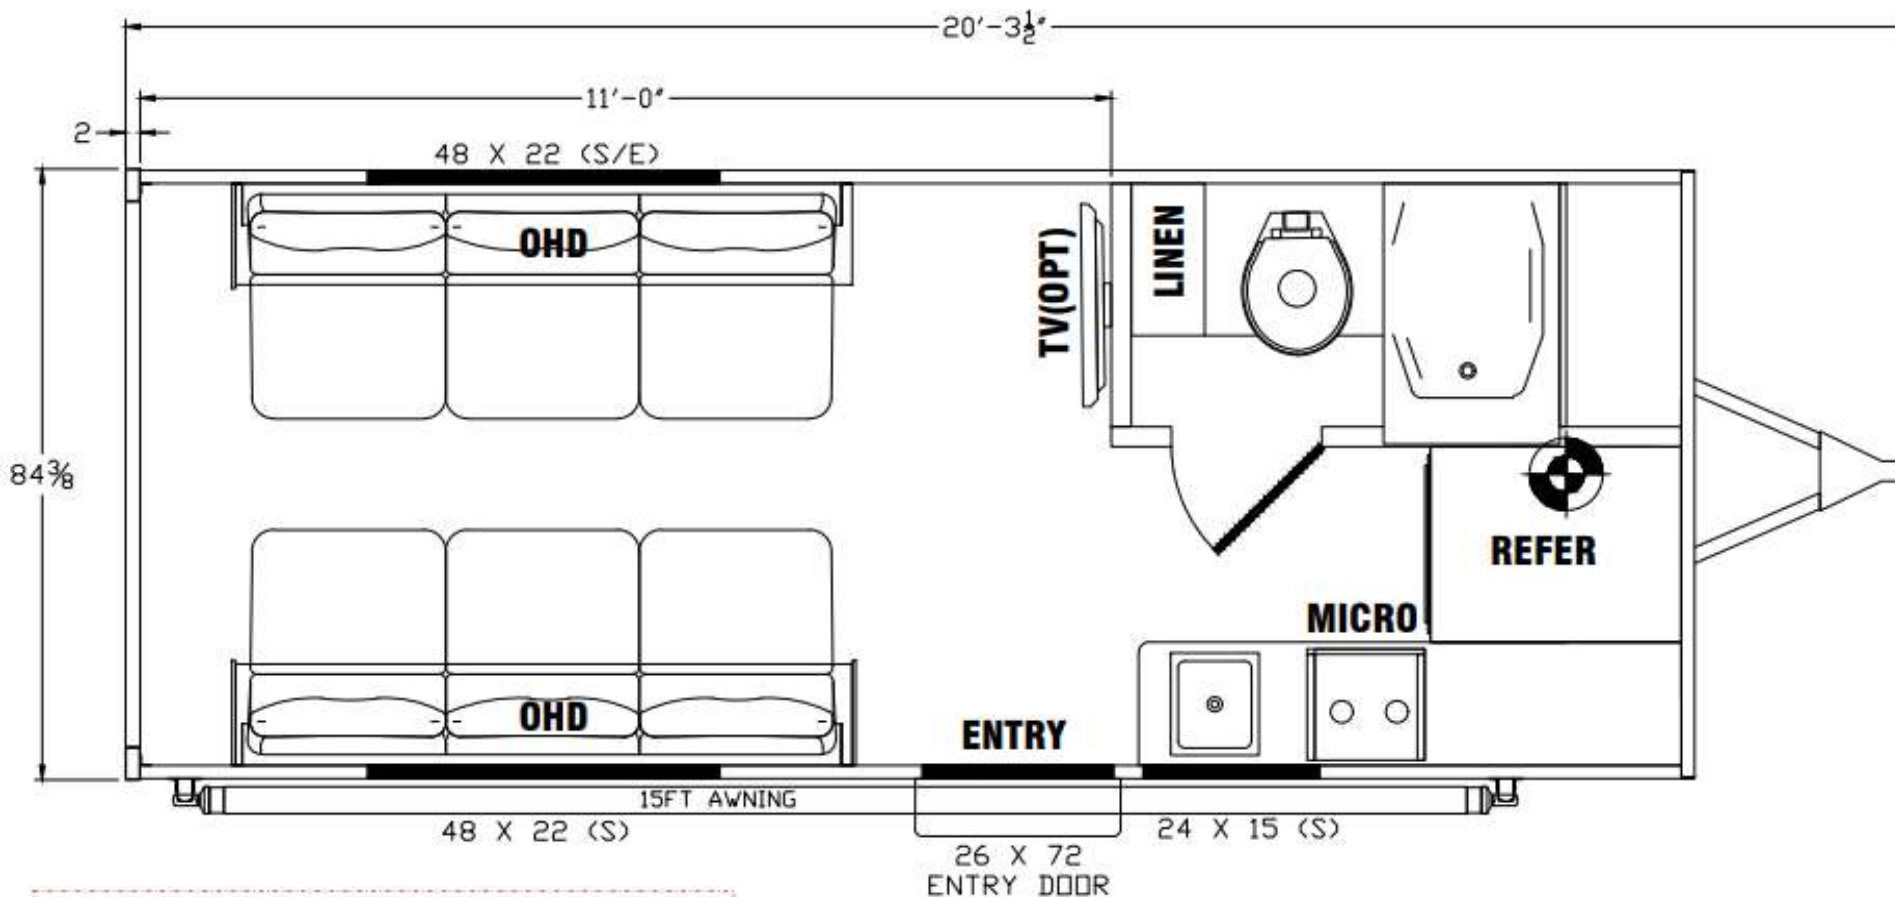

V155LTE Floorplan & Specs

All product data, graphics, and photography in this document were as accurate as possible at time of publication. Subsequent refinements during the model year may be evident in the actual product. Genesis Supreme reserves the right to change colors, material, equipment and specifications without notice, and to add, modify or discontinue models shown in promotional materials. Standard/Optional Features and Specs may change without notice. Photographs of interiors & exteriors depicted on this website are strictly representational - colors, materials, appliances, fabrics, etc. may vary or change without notice. Unloaded vehicle weight and carrying capacity capacities will vary depending on optional equipment. Dry weight is measured from standard build and will vary with options. Weight of water, LP gas, fuel and options are not included in Cargo Capacity payload.

UNIT SPECS	
	V155LTE
OVERALL LENGTH	20'-1"
GVWR (lbs)	6,500
DRY WEIGHT (lbs)	3933
HITCH WEIGHT (lbs)	768
AXLE WEIGHT (lbs)	3165
AXLE CAPACITY (lbs)	3500
CARGO CAPACITY (lbs)**	2567
TIRE SIZE	14"
FRESH WATER (GAL)	50
GRAY WATER (GAL)	26
BLACK TANK (GAL)	26
Note: Weights may change due to options added.