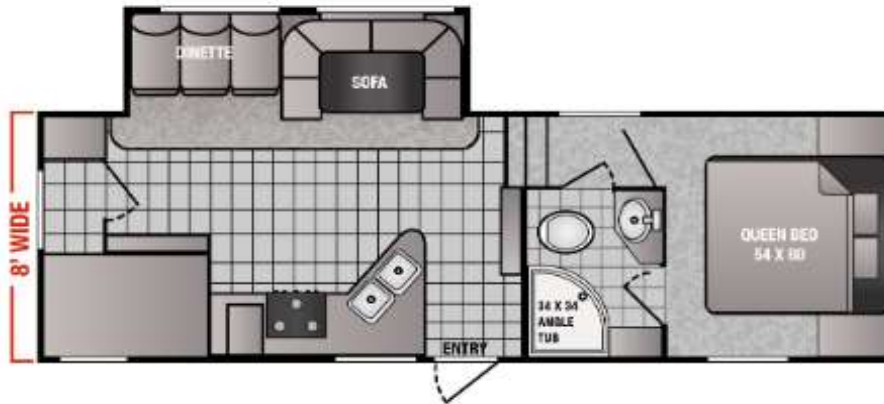

295BHS

OVERALL LENGTH	33'
GVWR (lbs)	11,500
DRY WEIGHT (lbs)	8,520
HITCH WEIGHT (lbs)	1,840
AXLE WEIGHT (lbs)	6,680
AXLE CAPACITY (lbs)	6,000
CARGO CAPACITY (lbs)**	2,980
TIRE SIZE	15"
FRESH WATER (GAL)	50
GRAY WATER (GAL)	40
BLACK TANK (GAL)	40