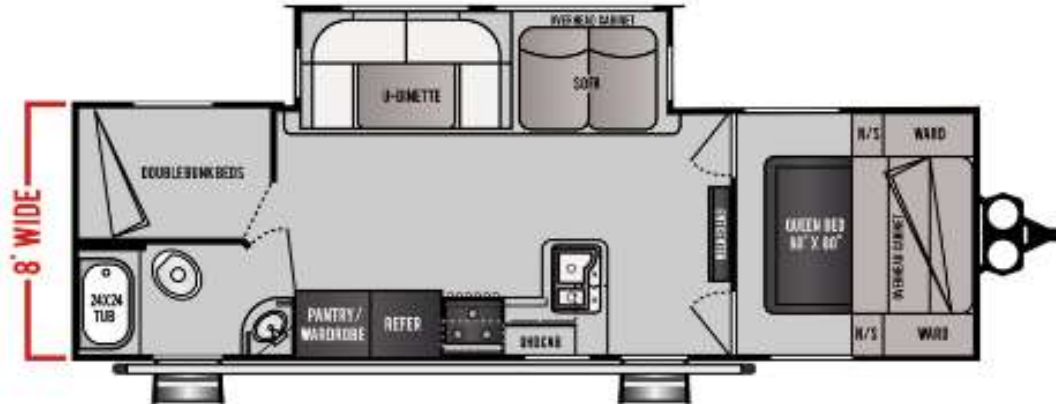

Travel Trailer Floorplans

25BHS

OVERALL LENGTH	26'10"
GVWR (lbs)	7,500
DRY WEIGHT (lbs)	5,386
HITCH WEIGHT (lbs)	556
AXLE WEIGHT (lbs)	4,830
AXLE CAPACITY (lbs)	5,200
CARGO CAPACITY (lbs)**	2,114
TIRE SIZE	15"
FRESH WATER (GAL)	50
GRAY WATER (GAL)	40
BLACK TANK (GAL)	40

27BHS

OVERALL LENGTH	31'8"
GVWR (lbs)	9,900
DRY WEIGHT (lbs)	6,506
HITCH WEIGHT (lbs)	1,146
AXLE WEIGHT (lbs)	5,360
AXLE CAPACITY (lbs)	5,200
CARGO CAPACITY (lbs)**	3,394
TIRE SIZE	15"
FRESH WATER (GAL)	50
GRAY WATER (GAL)	40
BLACK TANK (GAL)	40