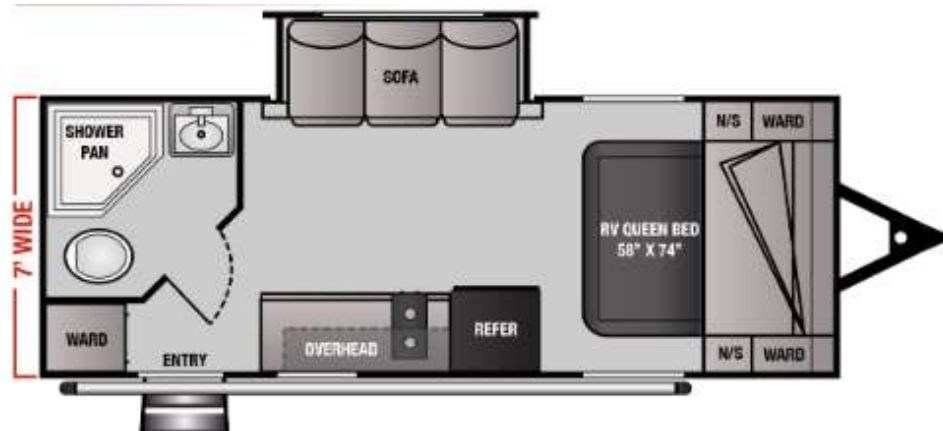

OVERALL LENGTH	22' 6"
GVWR (lbs)	7,000
DRY WEIGHT (lbs)	4,231
HITCH WEIGHT (lbs)	596
AXLE WEIGHT (lbs)	3,635
AXLE CAPACITY (lbs)	3,500
CARGO CAPACITY (lbs)**	2,769
TIRE SIZE	14"
FRESH WATER (GAL)	25
GRAY WATER (GAL)	26
BLACK TANK (GAL)	26

24BH