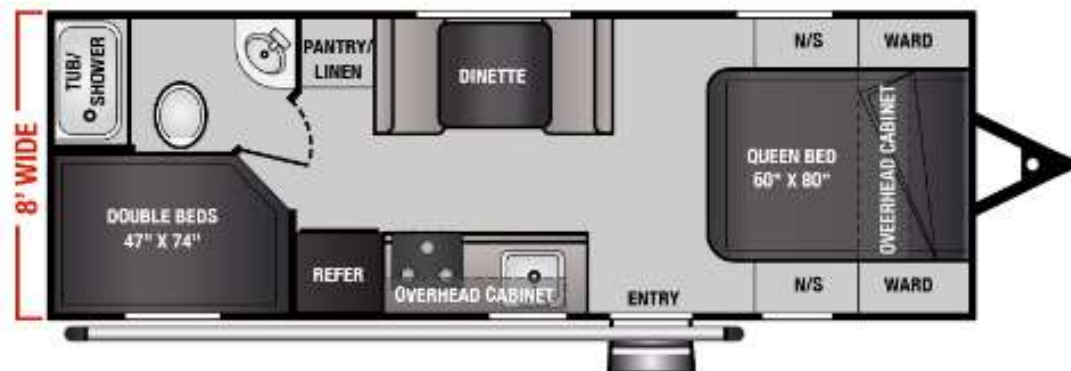

OVERALL LENGTH	26'10"
GVWR (lbs)	7,000
DRY WEIGHT (lbs)	4,944
HITCH WEIGHT (lbs)	494
AXLE WEIGHT (lbs)	4,450
AXLE CAPACITY (lbs)	4,400
CARGO CAPACITY (lbs)**	2,056
TIRE SIZE	15"
FRESH WATER (GAL)	50
GRAY WATER (GAL)	40
BLACK TANK (GAL)	40