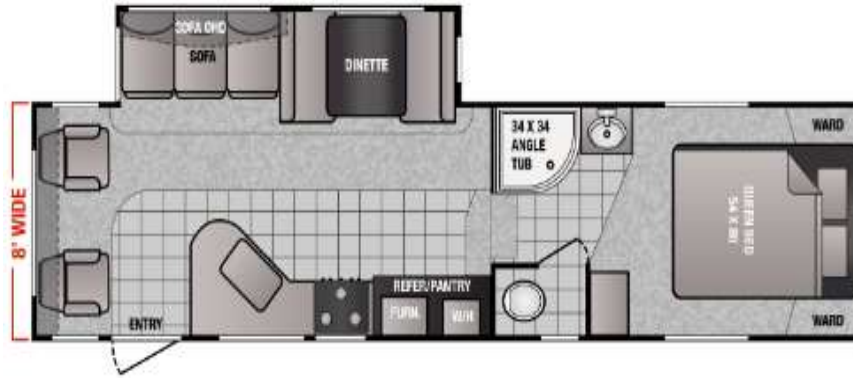

5th Wheel Floorplans

265RLS

OVERALL LENGTH	TBD
GVWR (lbs)	11,000
DRY WEIGHT (lbs)	7,890
HITCH WEIGHT (lbs)	TBD
AXLE WEIGHT (lbs)	TBD
AXLE CAPACITY (lbs)	5,200
CARGO CAPACITY (lbs)**	TBD
TIRE SIZE	15"
FRESH WATER (GAL)	50
GRAY WATER (GAL)	40
BLACK TANK (GAL)	40