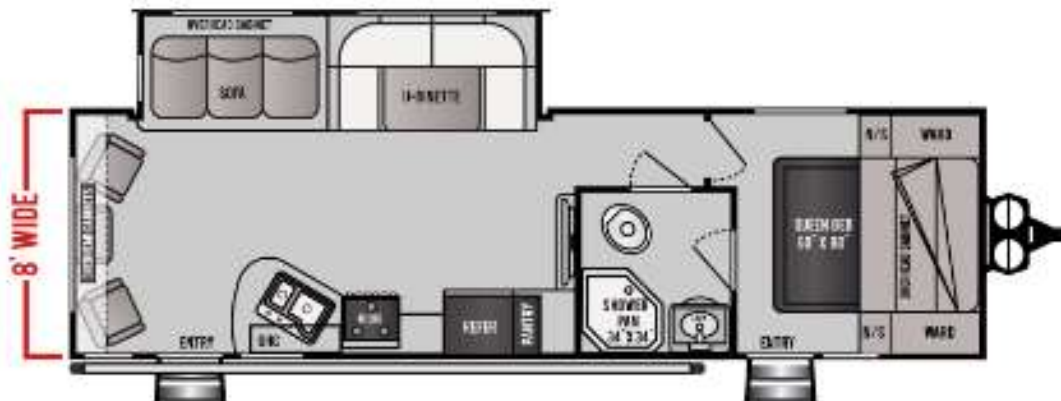

27RLS

OVERALL LENGTH	32'6"
GVWR (lbs)	9,900
DRY WEIGHT (lbs)	6,589
HITCH WEIGHT (lbs)	864
AXLE WEIGHT (lbs)	5,725
AXLE CAPACITY (lbs)	5,200
CARGO CAPACITY (lbs)**	3,311
TIRE SIZE	15"
FRESH WATER (GAL)	50
GRAY WATER (GAL)	40
BLACK TANK (GAL)	40