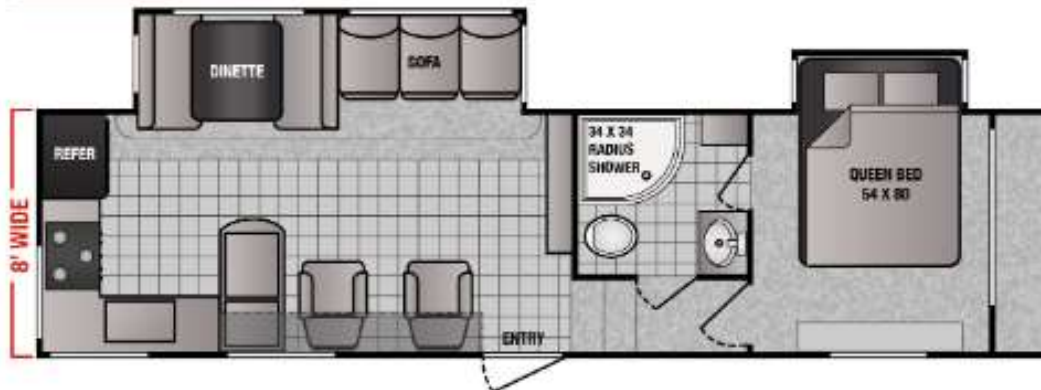

315RKS

OVERALL LENGTH	TBD
GVWR (lbs)	12,000
DRY WEIGHT (lbs)	9,250
HITCH WEIGHT (lbs)	TBD
AXLE WEIGHT (lbs)	TBD
AXLE CAPACITY (lbs)	5,200
CARGO CAPACITY (lbs)**	TBD
TIRE SIZE	15"
FRESH WATER (GAL)	50
GRAY WATER (GAL)	40
BLACK TANK (GAL)	40