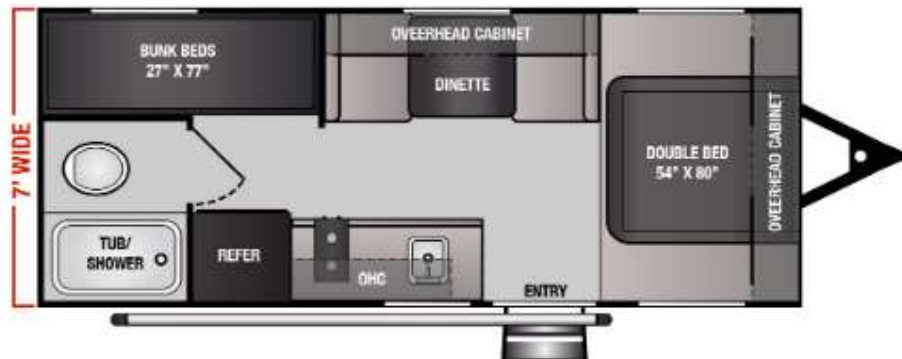

Travel Trailer Floorplans

16BB

OVERALL LENGTH	20'10"
GVWR (lbs)	4,400
DRY WEIGHT (lbs)	3,420
HITCH WEIGHT (lbs)	550
AXLE WEIGHT (lbs)	2,870
AXLE CAPACITY (lbs)	4,400
CARGO CAPACITY (lbs)**	980
TIRE SIZE	15"
FRESH WATER (GAL)	25
GRAY WATER (GAL)	26
BLACK TANK (GAL)	26