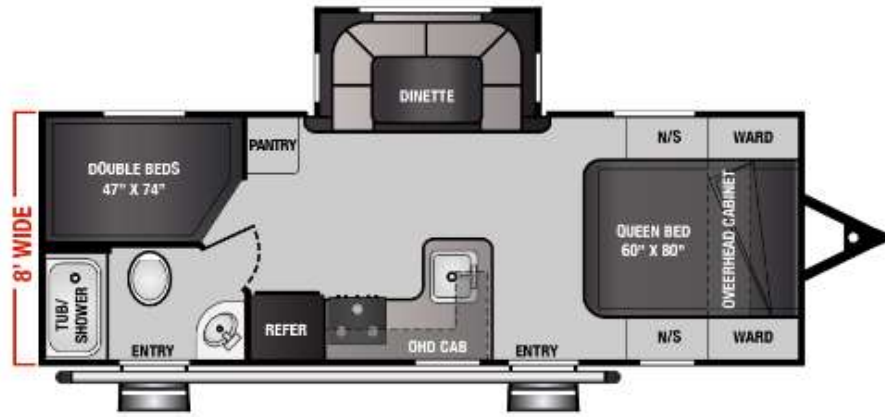

24BH

OVERALL LENGTH	26'10"
GVWR (lbs)	7,000
DRY WEIGHT (lbs)	4,944
HITCH WEIGHT (lbs)	494
AXLE WEIGHT (lbs)	4,450
AXLE CAPACITY (lbs)	4,400
CARGO CAPACITY (lbs)**	2,056
TIRE SIZE	15"
FRESH WATER (GAL)	50
GRAY WATER (GAL)	40
BLACK TANK (GAL)	40

Travel Trailer Floorplans

25BHS

OVERALL LENGTH	26'10"
GVWR (lbs)	7,500
DRY WEIGHT (lbs)	5,386
HITCH WEIGHT (lbs)	556
AXLE WEIGHT (lbs)	4,830
AXLE CAPACITY (lbs)	5,200
CARGO CAPACITY (lbs)**	2,114
TIRE SIZE	15"
FRESH WATER (GAL)	50
GRAY WATER (GAL)	40
BLACK TANK (GAL)	40