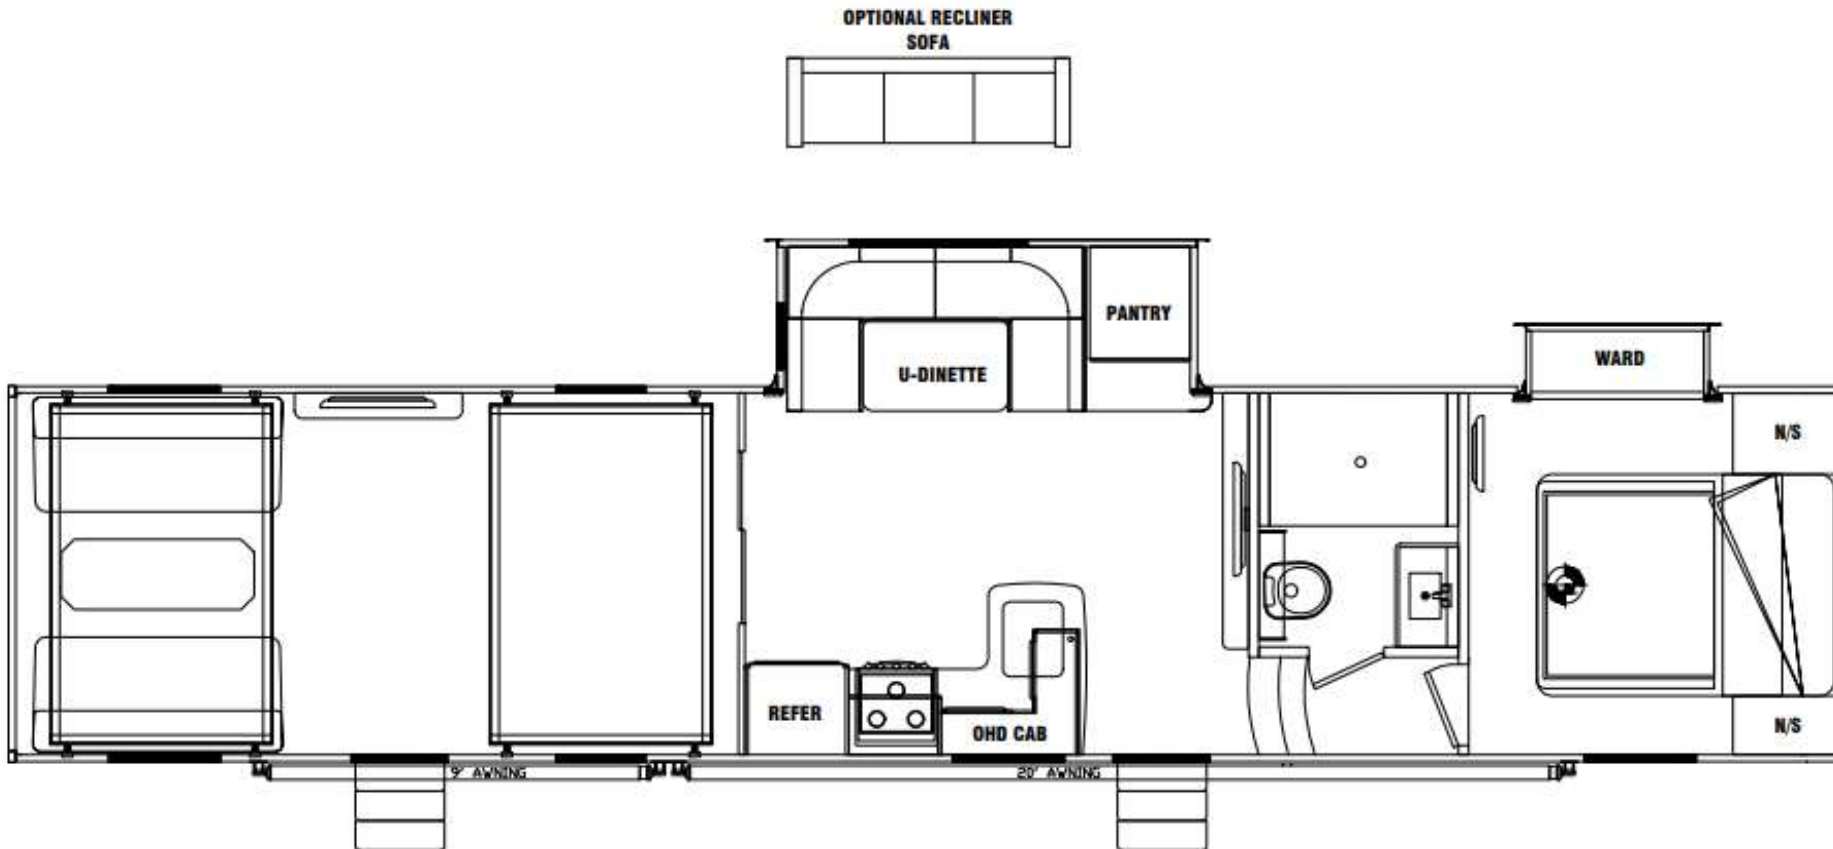

PRODUCT PRESENTATION – SCKS395

GENESIS
SUPREME

- **SUNSATION® Exterior Wall Laminate for Extreme UV Resistance and Color Stability**
- **102" Wide-Body Design**
- **12" I-Beam Chassis**
- **Flat Floor Wall-to-Wall / No Wheel Wells**
- **16" Deluxe Aluminum Alloy Wheels**
- **40" Living Room TV & Electric Fireplace w/Heat**
- **Optional 32" Bedroom TV**
- **Bedroom Slideout w/Vanity & Wardrobe**
- **3-Season Door/Glass Panel**
- **Garage Entertainment Center w/30" Fireplace**
- **On-Board Air Compressor/Tank Option**
- **Power Awning w/LED Light Strip**

The Journey Begins...

SCKS395 — EXTERIOR

102" Wide-Body, 16" Aluminum Alloy Wheels, Optional On-Board Air

SCKS395 — FLOORPLAN & SPECS

All product data, graphics, and photography in this document were as accurate as possible at time of publication. Subsequent refinements during the model year may be evident in the actual product. Genesis Supreme reserves the right to change colors, material, equipment and specifications without notice, and to add, modify or discontinue models shown in promotional materials. Standard/Optional Features and Specs may change without notice. Photographs of interiors & exteriors depicted on this website are strictly representational - colors, materials, appliances, fabrics, etc. may vary or change without notice. Unloaded vehicle weight and carrying capacity capacities will vary depending on optional equipment. Dry weight is measured from standard build and will vary with options. Weight of water, LP gas, fuel and options are not included in Cargo Capacity payload.

UNIT SPECS	
	CKS395
OVERALL LENGTH	42'-4"
GVWR (lbs)	18,000
DRY WEIGHT (lbs)	13,987
HITCH WEIGHT (lbs)	2,952
AXLE WEIGHT (lbs)	11,035
AXLE CAPACITY (lbs) (Triple)	7,000
CARGO CAPACITY (lbs)**	4,013
TIRE SIZE	16
FRESH WATER (GAL)	160
BLACK TANK (GAL)	50
GRAY TANK(GAL)	50/40
Note: Weights may change due to options added.	