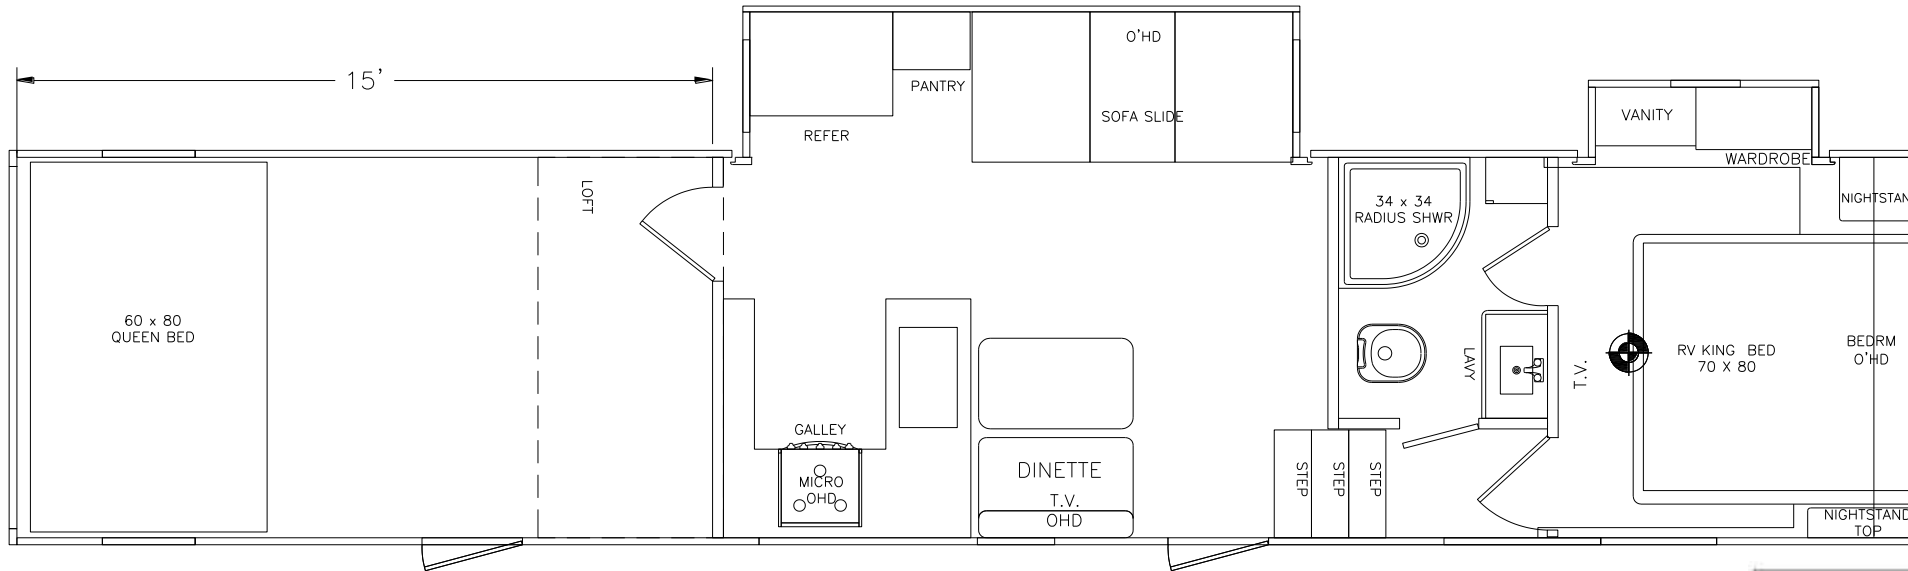

PRODUCT PRESENTATION — SCK405 Limited XL

Garage Model

- 102" Wide-Body Design
- 15' Garage w/Entry door
- Triple 7,000 lb. Axles
- 16" Load Range G Tires
- Large Living Room w/Slideout
- 40" TV/Electric Fireplace/Entertainment Center
- 15K BTU AC w/Ducting
- Vanity/Wardrobe in Bedroom Slideout
- LED Interior Lighting Throughout
- 20' Power Awning w/LED Light Strip

GENESIS
SUPREME

The Journey Begins...

SCK405 Limited XL Garage Model

Triple-Axle, Dual-Slideout, 15-Ft. Garage

SCK405 Limited XL Floorplan & Specs

All product data, graphics, and photography in this document were as accurate as possible at time of publication. Subsequent refinements during the model year may be evident in the actual product. Genesis Supreme reserves the right to change colors, material, equipment and specifications without notice, and to add, modify or discontinue models shown in promotional materials. Standard/Optional Features and Specs may change without notice. Photographs of interiors & exteriors depicted on this website are strictly representational - colors, materials, appliances, fabrics, etc. may vary or change without notice. Unloaded vehicle weight and carrying capacity capacities will vary depending on optional equipment. Dry weight is measured from standard build and will vary with options. Weight of water, LP gas, fuel and options are not included in Cargo Capacity payload.

UNIT SPECS	
SCK405 LMT XL	
OVERALL LENGTH	42'
GVWR (lbs)	17,500
DRY WEIGHT (lbs)	13,450
HITCH WEIGHT (lbs)	3,140
AXLE WEIGHT (lbs)	10,310
AXLE CAPACITY (lbs)	7,000
CARGO CAPACITY (lbs)**	4,050
TIRE SIZE	16
FRESH WATER (GAL)	160
GRAY WATER (GAL)	50
BLACK TANK (GAL)	50
Note: Weights may change due to options added.	