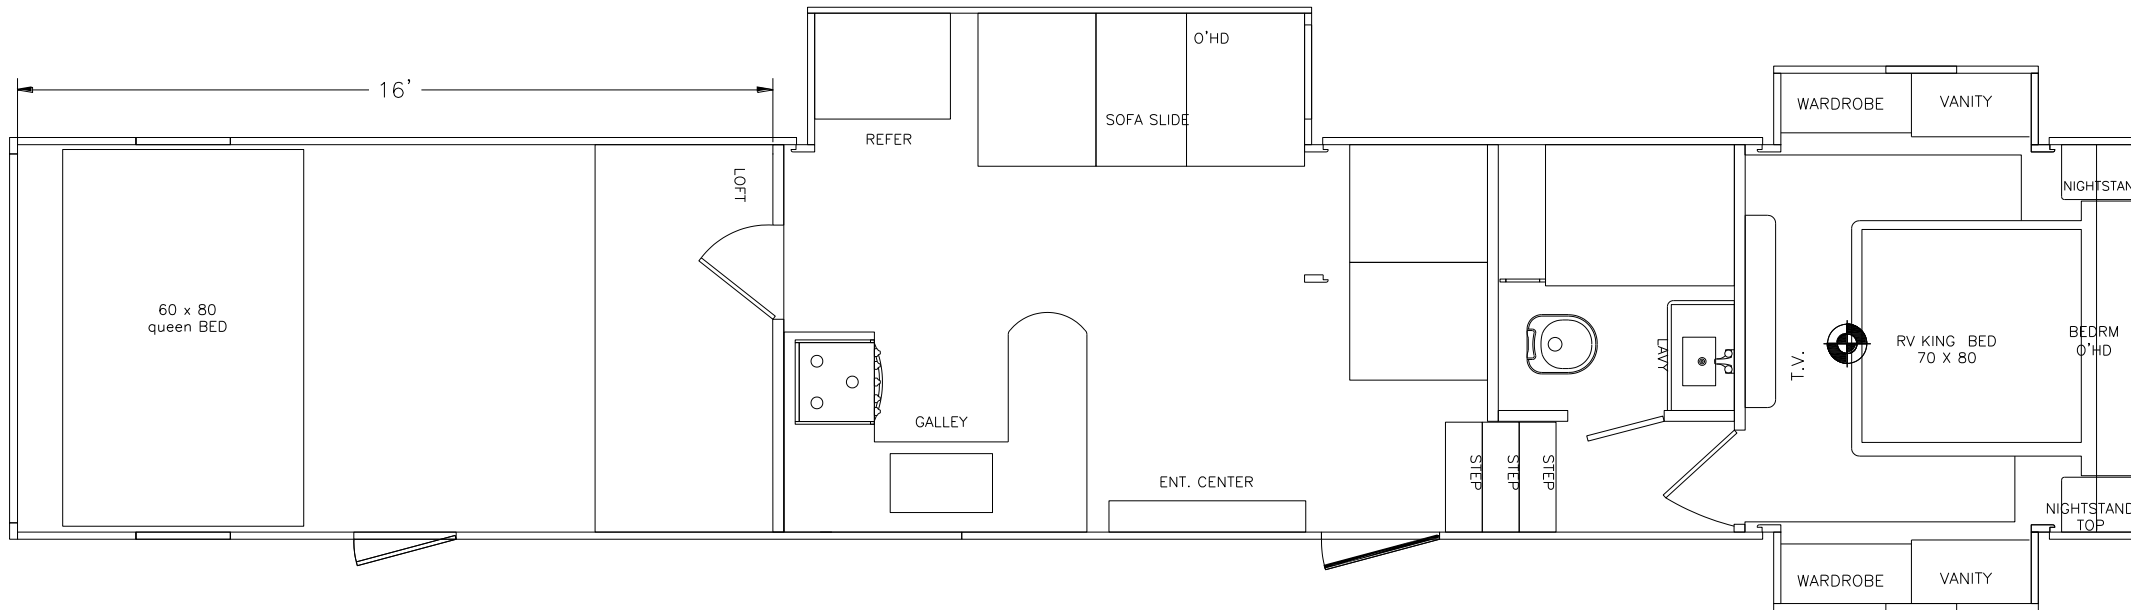

PRODUCT PRESENTATION — SCK4016

Garage Model

GENESIS
SUPREME

- **102" Wide-Body Design**
- **16' Garage w/Entry door**
- **Triple 7,000 Lb. Axles**
- **16" Load Range G Tires**
- **Large Living Room w/Slideout**
- **50" TV/Electric Fireplace/Entertainment Center**
- **15K BTU AC w/Ducting**
- **Dual Vanity/Wardrobe in Bedroom Slideout**
- **LED Interior Lighting Throughout**
- **20' Power Awning w/LED Light Strip**

The Journey Begins...

SCK4016 Garage Model

Triple-Axle, Dual-Slideout, 16-Ft. Garage

SCK4016 Floorplan & Specs

All product data, graphics, and photography in this document were as accurate as possible at time of publication. Subsequent refinements during the model year may be evident in the actual product. Genesis Supreme reserves the right to change colors, material, equipment and specifications without notice, and to add, modify or discontinue models shown in promotional materials. Standard/Optional Features and Specs may change without notice. Photographs of interiors & exteriors depicted on this website are strictly representational - colors, materials, appliances, fabrics, etc. may vary or change without notice. Unloaded vehicle weight and carrying capacity capacities will vary depending on optional equipment. Dry weight is measured from standard build and will vary with options. Weight of water, LP gas, fuel and options are not included in Cargo Capacity payload.

UNIT SPECS	
	SCK4016
OVERALL LENGTH	
GVWR (lbs)	
DRY WEIGHT (lbs)	TBD
HITCH WEIGHT (lbs)	TBD
AXLE WEIGHT (lbs)	TBD
AXLE CAPACITY (lbs)	7,000
CARGO CAPACITY (lbs)**	TBD
TIRE SIZE	16"
FRESH WATER (GAL)	180
GRAY WATER (GAL)	50
BLACK TANK (GAL)	50
Note: Weights may change due to options added.	