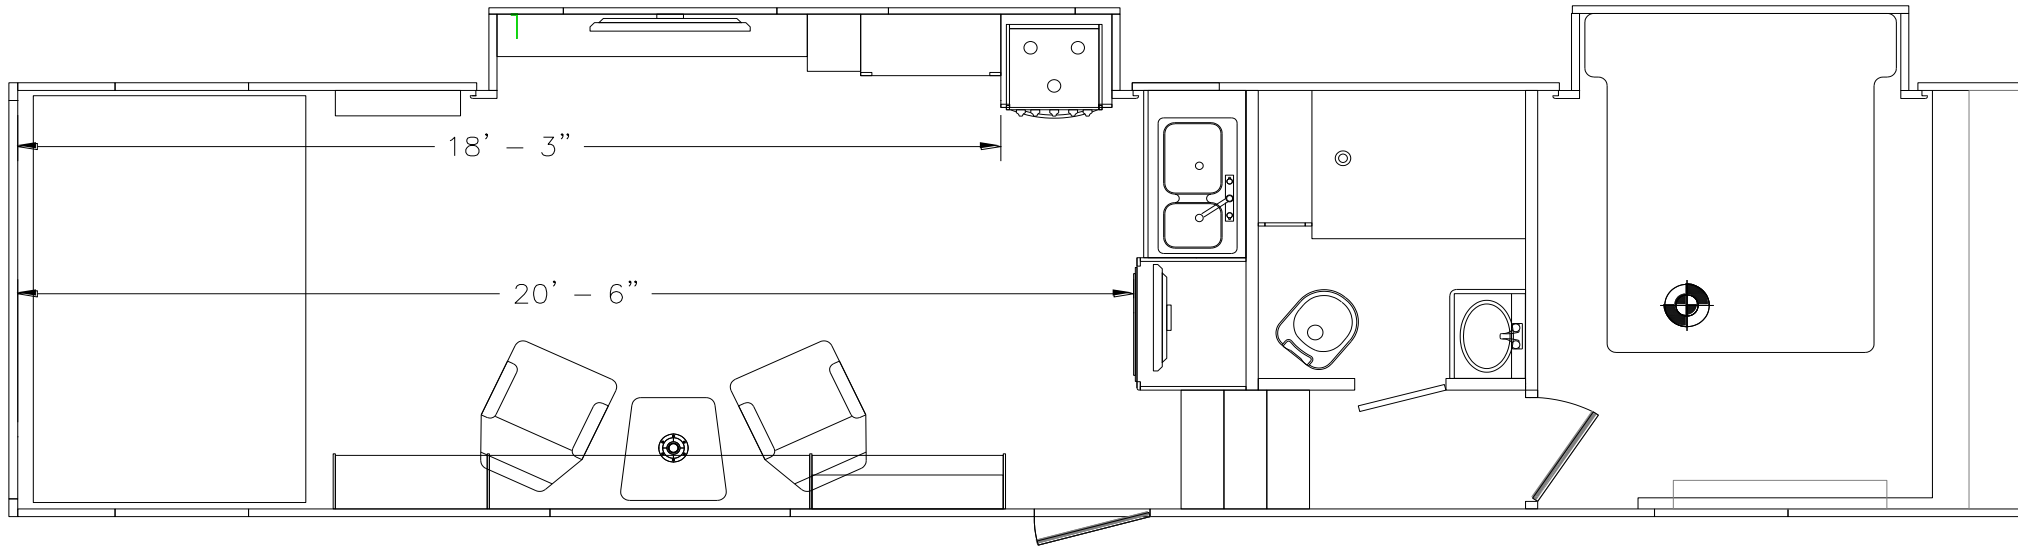

PRODUCT PRESENTATION – S3720GSSB

- **Lamilux SUNSATIION® Exterior Wall Laminate for Extreme UV Resistance and Color Stability**
- **4.5KW Yamaha Generator w/Transfer Switch**
- **15K BTU Ducted A/C**
- **Living Room w/Slideout**
- **Bedroom Slideout**
- **Front Wall-to-Wall Wardrobe**
- **Dual Swivel Rockers**
- **Hidden 32" Bedroom TV**
- **Solid Surface Galley Top/Covers**

GENESIS
SUPREME

The Journey Begins...

S3720GSSB — Exterior

S3720GSSB Floorplan & Specs

All product data, graphics, and photography in this document were as accurate as possible at time of publication. Subsequent refinements during the model year may be evident in the actual product. Genesis Supreme reserves the right to change colors, material, equipment and specifications without notice, and to add, modify or discontinue models shown in promotional materials. Standard/Optional Features and Specs may change without notice. Photographs of interiors & exteriors depicted on this website are strictly representational - colors, materials, appliances, fabrics, etc. may vary or change without notice. Unloaded vehicle weight and carrying capacity capacities will vary depending on optional equipment. Dry weight is measured from standard build and will vary with options. Weight of water, LP gas, fuel and options are not included in Cargo Capacity payload.

UNIT SPECS	
	3720GSSB
OVERALL LENGTH	39'10"
GVWR (lbs)	17,500
DRY WEIGHT (lbs)	
HITCH WEIGHT (lbs)	
AXLE WEIGHT (lbs)	
AXLE CAPACITY (lbs)	7,000
CARGO CAPACITY (lbs)**	
TIRE SIZE	16"
FRESH WATER (GAL)	160
GRAY WATER (GAL)	50
BLACK TANK (GAL)	50
Note: Weights may change due to options added.	