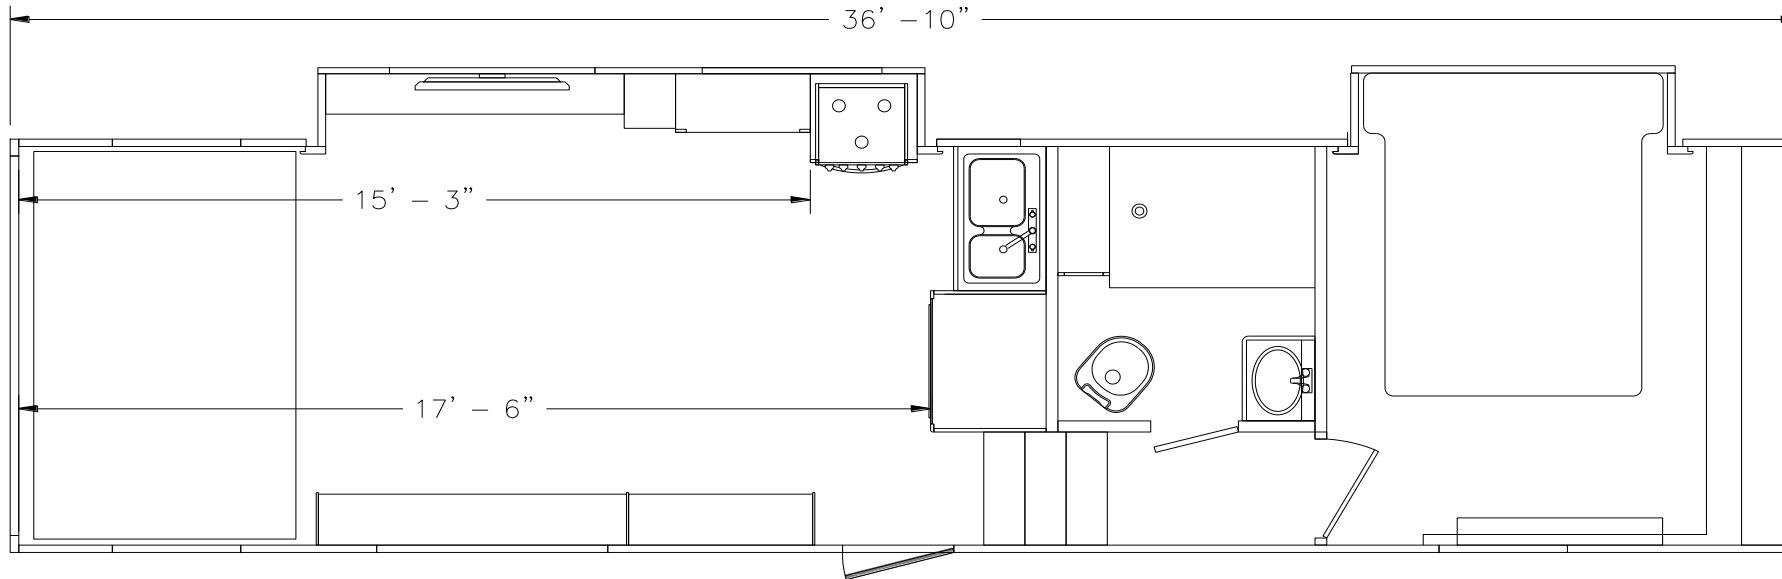

S3417GSSB — Floorplan & Specs

All product data, graphics, and photography in this document were as accurate as possible at time of publication. Subsequent refinements during the model year may be evident in the actual product. Genesis Supreme reserves the right to change colors, material, equipment and specifications without notice, and to add, modify or discontinue models shown in promotional materials. Standard/Optional Features and Specs may change without notice. Photographs of interiors & exteriors depicted on this website are strictly representational - colors, materials, appliances, fabrics, etc. may vary or change without notice. Unloaded vehicle weight and carrying capacity capacities will vary depending on optional equipment. Dry weight is measured from standard build and will vary with options. Weight of water, LP gas, fuel and options are not included in Cargo Capacity payload.

UNIT SPECS	
	3417GSSB
OVERALL LENGTH	36'10"
GVWR (lbs)	16,000lbs
DRY WEIGHT (lbs)	11,980lbs
HITCH WEIGHT (lbs)	2,890 lbs
AXLE WEIGHT (lbs)	9,090lbs
AXLE CAPACITY (lbs)	8,000lbs
CARGO CAPACITY (lbs)**	4,020lbs
TIRE SIZE	16"
FRESH WATER (GAL)	160
GRAY WATER (GAL)	50
BLACK TANK (GAL)	50
Note: Weights may change due to options added.