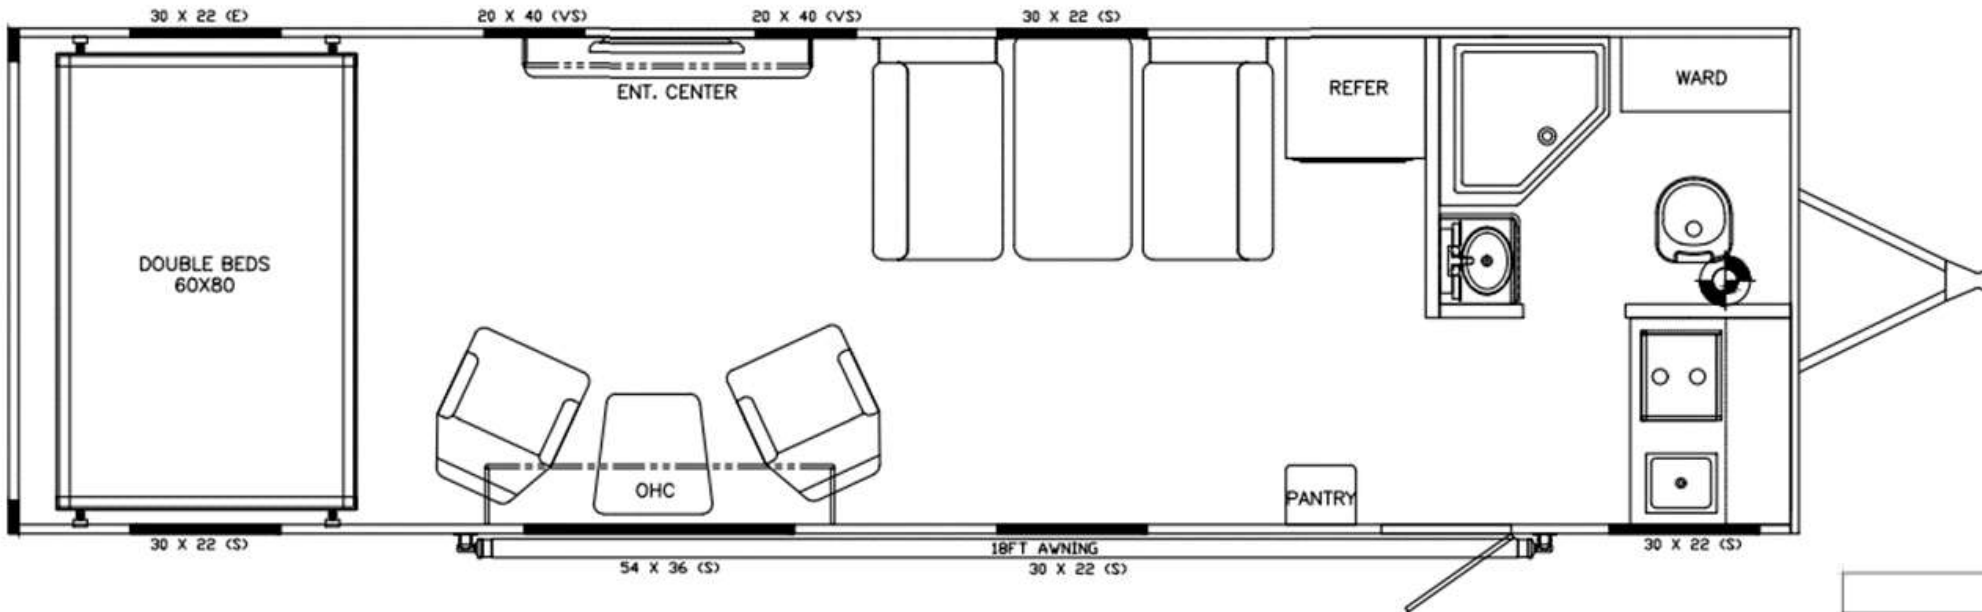

PRODUCT PRESENTATION – S290LTE

- **8-inch I-Beam Chassis**
- **102" Wide-Body Design**
- **Seamless One-Piece Rubber Roof**
- **5200-Lb. Dual Axles**
- **15" Black Steel Rims LR D Tires**
- **7-Foot Ramp Door**
- **2-Burner Cooktop**
- **40" Living Room TV**
- **Two (2) Swivel Rockers**

S290LTE — EXTERIOR

S290LTE FLOORPLAN & SPECS

UNIT SPECS	
	S290LTE
OVERALL LENGTH	32'9"
ROADSIDE CARGO	21'
GVWR (lbs)	10,400
DRY WEIGHT (lbs)	6,940
HITCH WEIGHT (lbs)	1,060
AXLE WEIGHT (lbs)	5,880
AXLE CAPACITY (lbs)	5,200
CARGO CAPACITY (lbs)**	3,460
TIRE SIZE	15"
FRESH WATER (GAL)	100
GRAY WATER (GAL)	40
BLACK TANK (GAL)	40
Note: Weights may change due to options added.	

B290LTE — STANDARD FEATURES — Included in Base Price

See order form for complete list of standard features & options.

- *8-inch I-Beam Chassis*
- *102" Wide-Body Design*
- *5200-Lb. Dual Axles*
- *15" Black Steel Rims LR D Tires*
- *White Fiberglass Framed Sidewalls*
- *7-Foot Ramp Door*
- *Spare Tire & Carrier*
- *Dual 20-Lb. Propane Tanks w/Deluxe Cover*
- *2-Burner Cooktop*
- *34" x 34" Radius Shower & Glass Door*
- *RTF Countertop*
- *Spray Away®*
- *Extra-Large Radius & Tinted Windows w/Valances*
- *Black Tank Flush*
- *Stainless Steel Galley Sink w/ faucet*
- *40" Living Room TV*
- *Two (2) Swivel Rockers*
- *Lavy Sink w/Medicine Cabinet*
- *Seamless One-Piece Rubber Roof*
- *12V Powered Fan Galley & Lavy Roof Vents*
- *Key Hooks*
- *TV Antenna*
- *Sewer Hose Storage Compartment*
- *External 110V Electrical Outlet*
- *Triple Radius Entry Door Step*
- *Bunk Area Roof Vents*
- *Rear Spoiler*
- *Front Wrap w/Diamond Plate*
- *Flat Floor Interior - No Wheel Wells*
- *Rear HappiJac® - Double Bed*
- *Flip-up Dinette*
- *Manual Tongue Jack*

Large Double-Door Refer

S290LTE EXTERIOR FEATURES

15" Black Steel Rims/Load Range D Tires

Patented Spoiler

Front Wrap w/Diamond Plate

7-Foot Ramp Door

S290LTE

Thank you – please contact us & visit our website!