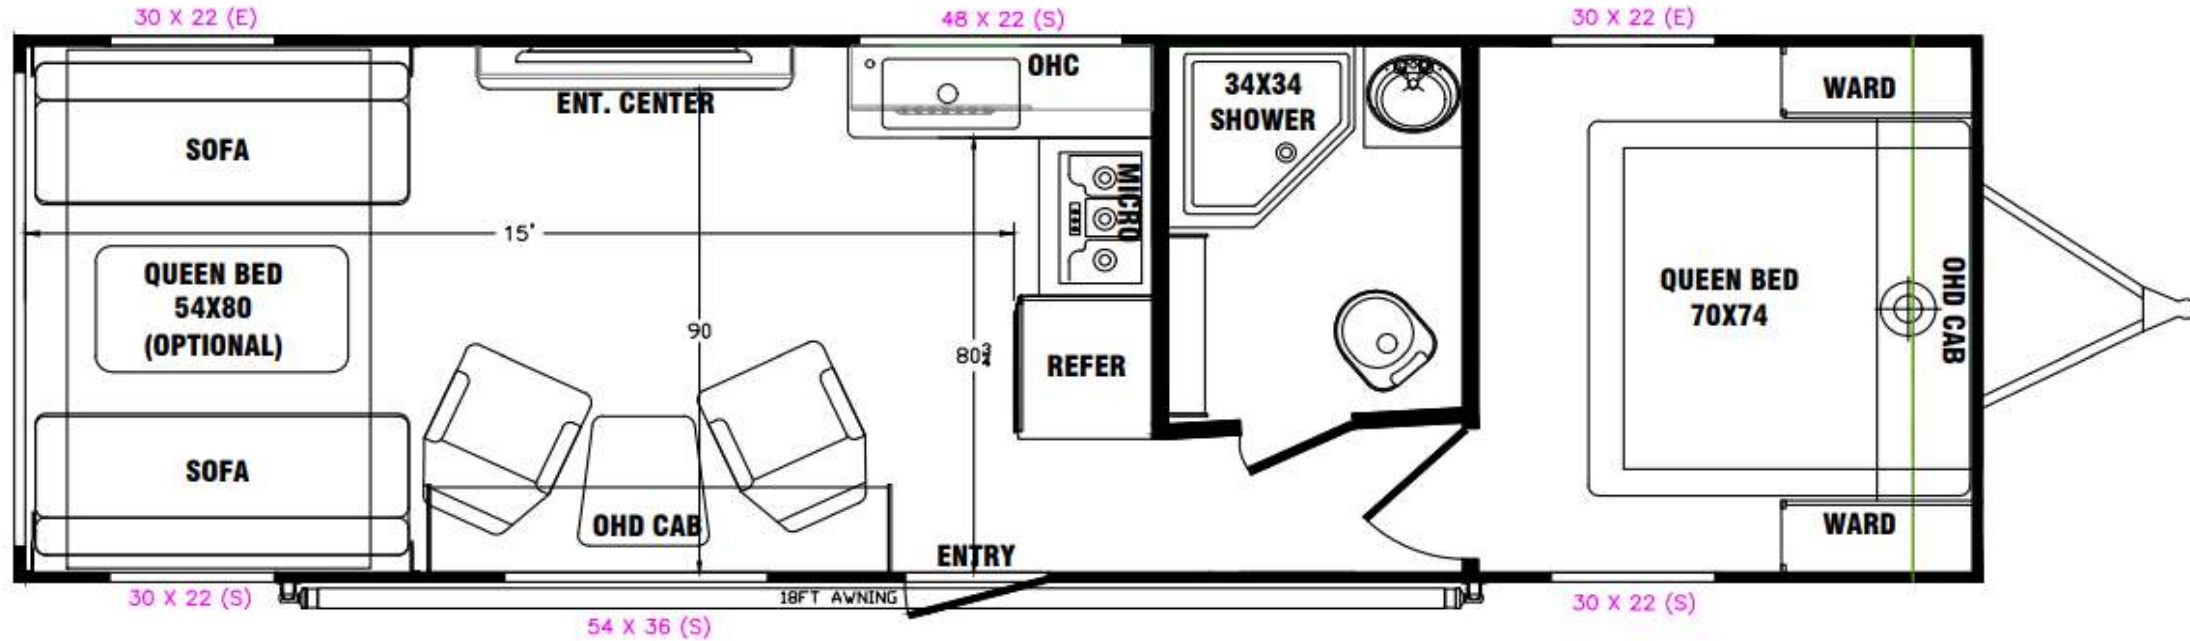

S275CRXL Floorplan & Specs

All product data, graphics, and photography in this document were as accurate as possible at time of publication. Subsequent refinements during the model year may be evident in the actual product. Genesis Supreme reserves the right to change colors, material, equipment and specifications without notice, and to add, modify or discontinue models shown in promotional materials. Standard/Optional Features and Specs may change without notice. Photographs of interiors & exteriors depicted on this website are strictly representational - colors, materials, appliances, fabrics, etc. may vary or change without notice. Unloaded vehicle weight and carrying capacity capacities will vary depending on optional equipment. Dry weight is measured from standard build and will vary with options. Weight of water, LP gas, fuel and options are not included in Cargo Capacity payload.

UNIT SPECS	
	G275CRXL
OVERALL LENGTH	32'9"
GVWR (lbs)	10,400
DRY WEIGHT (lbs)	6,737
HITCH WEIGHT (lbs)	1,292
AXLE WEIGHT (lbs)	5,445
AXLE CAPACITY (lbs)	5,200
CARGO CAPACITY (lbs)**	3,663
TIRE SIZE	15"
FRESH WATER (GAL)	100
GRAY WATER (GAL)	40
BLACK TANK (GAL)	40
Note: Weights may change due to options added.