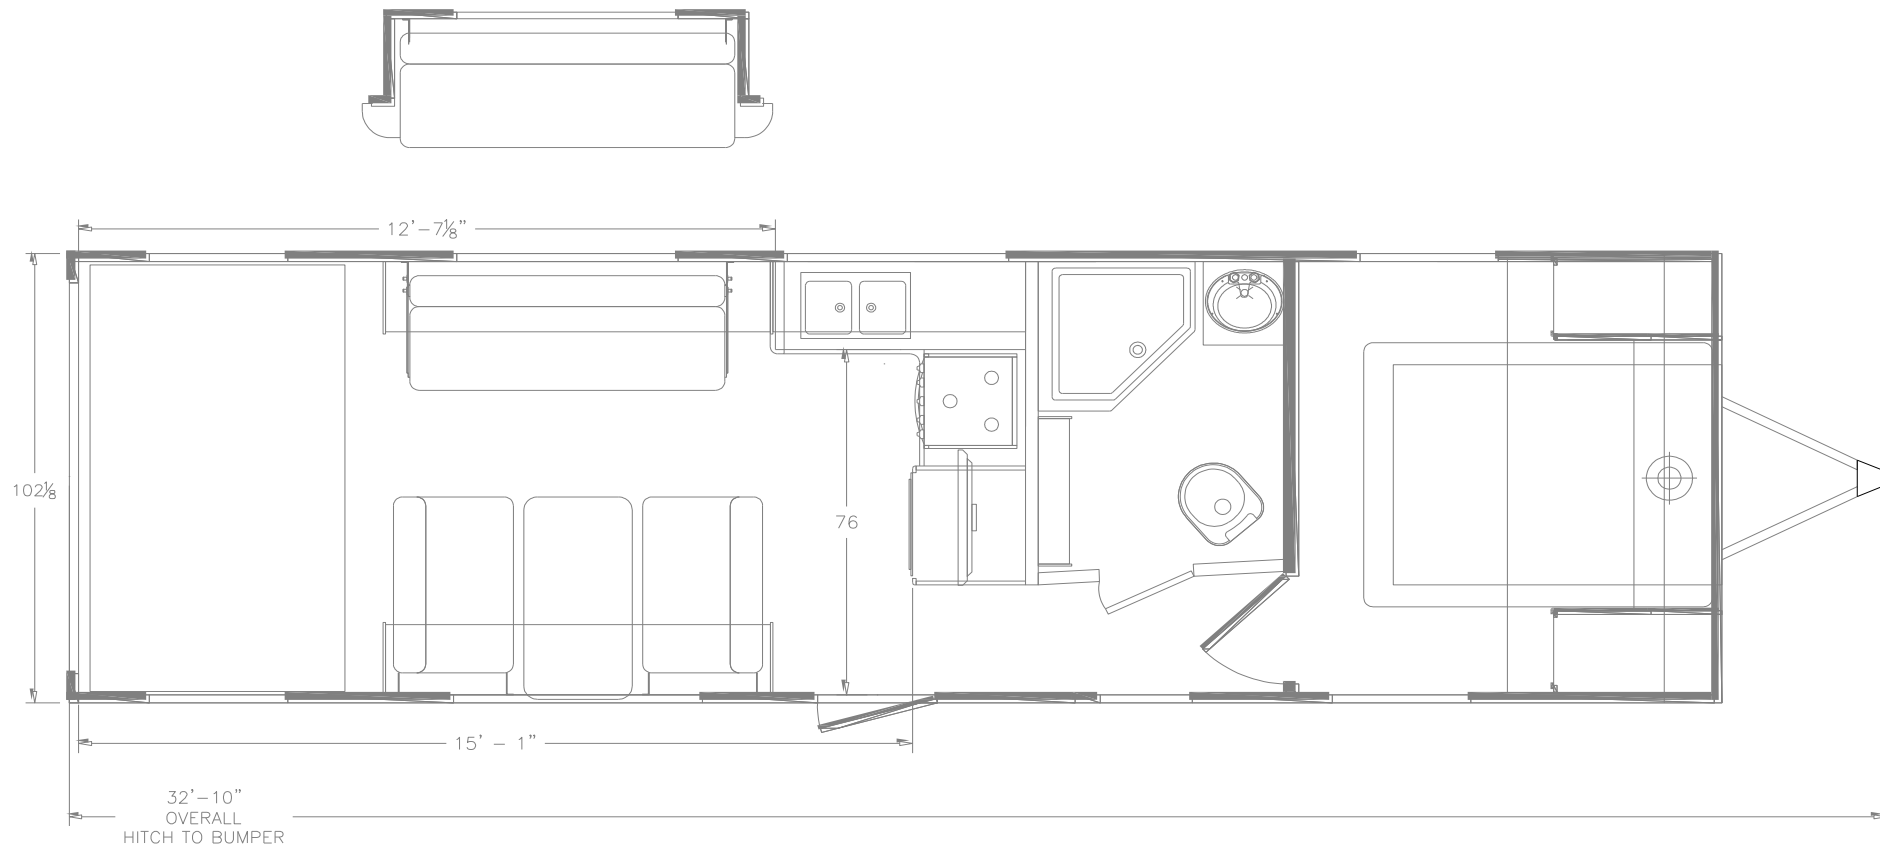

Product Presentation S2715FSXL

Toyhauler

New Floorplan Prominent Features:

- ***8" I-Beam Chassis***
- ***102" Wide Body Design***
- ***Lamilux SUNSATIION[®] Exterior Wall Laminate for Extreme UV Resistance and Color Stability***
- ***One-Piece PVC Vinyl Roof***
- ***7' Ramp Door***
- ***4 Stab Jacks***
- ***Optional Slideout Entertainment Center***
- ***Optional On-Board Air Compressor***
- ***15" Aluminum Wheels***
- ***Plumbed For Exterior LP Hookup***
- ***Front Power Jack***
- ***Power Awning w/LED Strip***
- ***Walk-On Roof w/Folding Ladder***
- ***Extra-Large Radiused & Tinted Windows***

S2715FSXL Exterior

S2715FSXL Floorplan & Specs

UNIT SPECS	
	S2715FSXL
OVERALL LENGTH	32' 9"
GVWR (lbs)	11,500
DRY WEIGHT (lbs)	7,460
HITCH WEIGHT (lbs)	1,320
AXLE WEIGHT (lbs)	6,140
AXLE CAPACITY (lbs)	6,000
CARGO CAPACITY (lbs)**	4,040
TIRE SIZE	15"
FRESH WATER (GAL)	100
GRAY WATER (GAL)	40
BLACK TANK (GAL)	40
Note: Weights may change due to options added.	