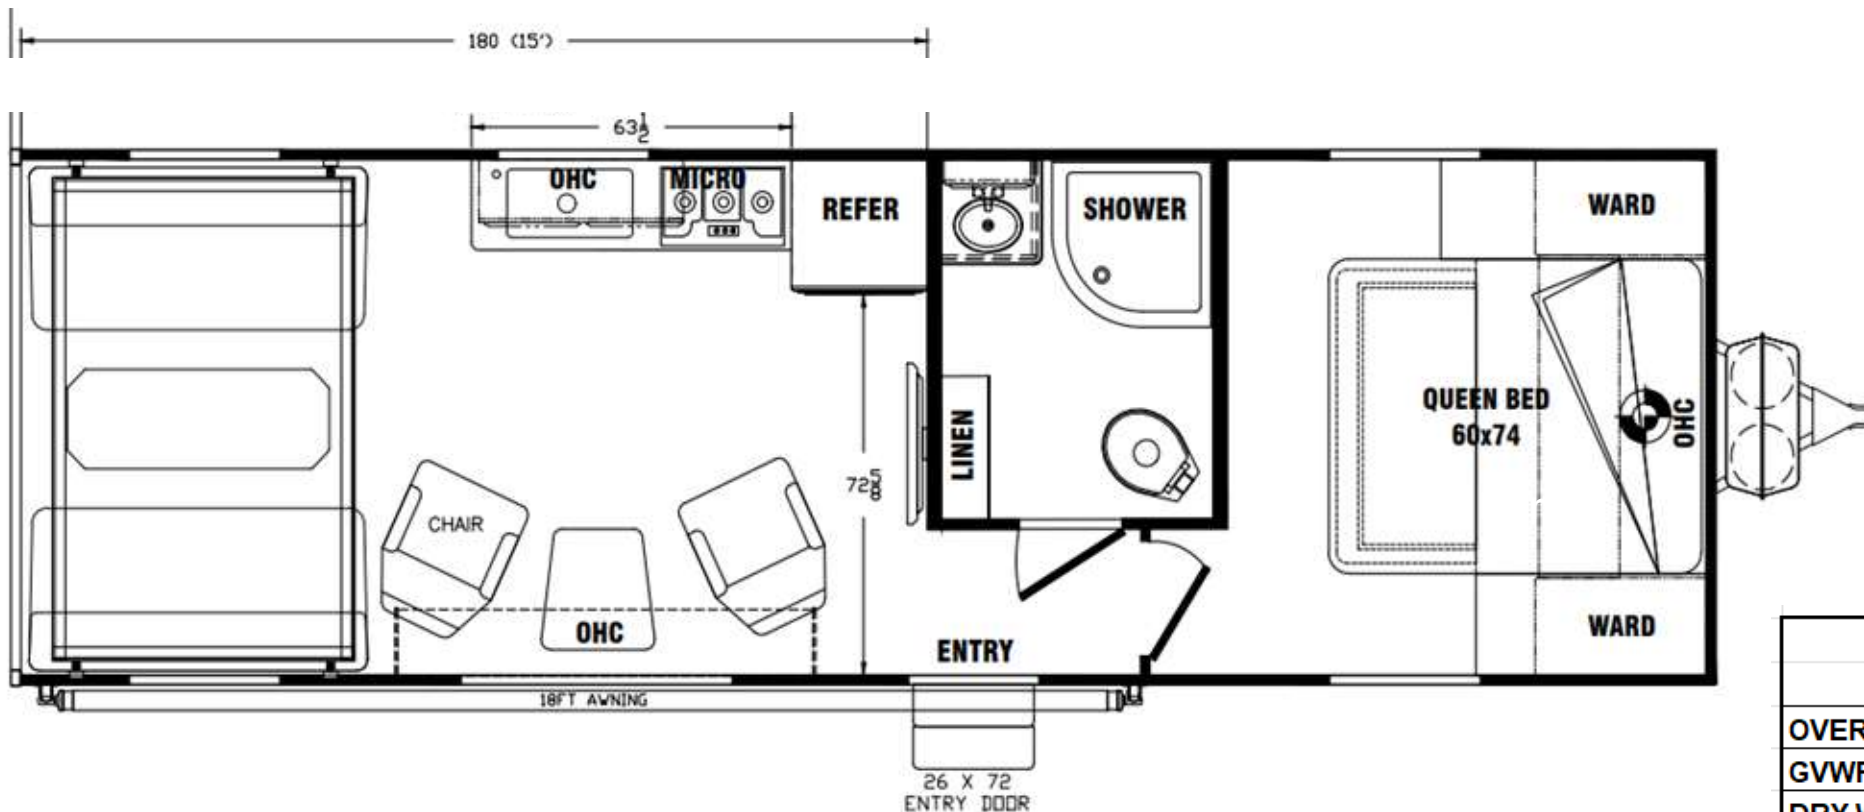

Product Presentation S2515FSXL

Toyhauler

New Floorplan Prominent Features:

- 8" I-Beam Chassis
- 102" Wide Body Design
- 2 Swivel Rockers
- Front Power Jack
- 32" Living Room TV
- 3-Burner Cooktop/Microwave
- Opposing Dual Sofas/Dinette w/Upper Bed
- Flat Floor Interior – No Wheel Wells
- 15" RaceLine Blacked Out Wheels
- Radiused & Tinted Windows

S2515FSXL Exterior

S2515FSXL Floorplan & Specs

UNIT SPECS	
	S2515FSXL
OVERALL LENGTH	30'-11"
GVWR (lbs)	10,400
DRY WEIGHT (lbs)	7,101
HITCH WEIGHT (lbs)	986
AXLE WEIGHT (lbs)	6,115
AXLE CAPACITY (lbs)	6,000
CARGO CAPACITY (lbs)**	3,299
TIRE SIZE	15"
FRESH WATER (GAL)	100
GRAY WATER (GAL)	40
BLACK TANK (GAL)	40
Note: Weights may change due to options added.	

*Wardrobe/Drawer/
Overhead Storage*

Bedroom Overhead Vent Fan

S2515CRXL Lavy/Shower

12-Volt Powered Lavy Vent Fan & Convenient Bath Storage

*Corner Shower w/ Glass Door, Surround
Lavy Sink w/Medicine Cabinet*

Standard Features - Included in Base Price

- 102" Wide-Body Design
- 8" I-Beam Chassis
- White Fiberglass Laminated Aluminum-Framed Sidewalls
- Reinforced Floor
- 10 CU. 12V Refrigerator
- 6 Gallon DSI Water Heater
- Flush Floor Tie Downs
- Dual 30-LB Propane Tanks w/Deluxe Cover
- Solid Surface w/Glass Top Stove
- Metal Ball Bearing Drawer Guides
- Power Awning
- 15" Blacked Out Wheels - RACELINE
- 7' Ramp Door
- Exterior Skirting
- Front Compartment Light
- LED Lights
- Dump Valve Light
- Full-Size Spare Tire
- TV Antenna w/Cable hook up
- (1) 200W Solar Panel