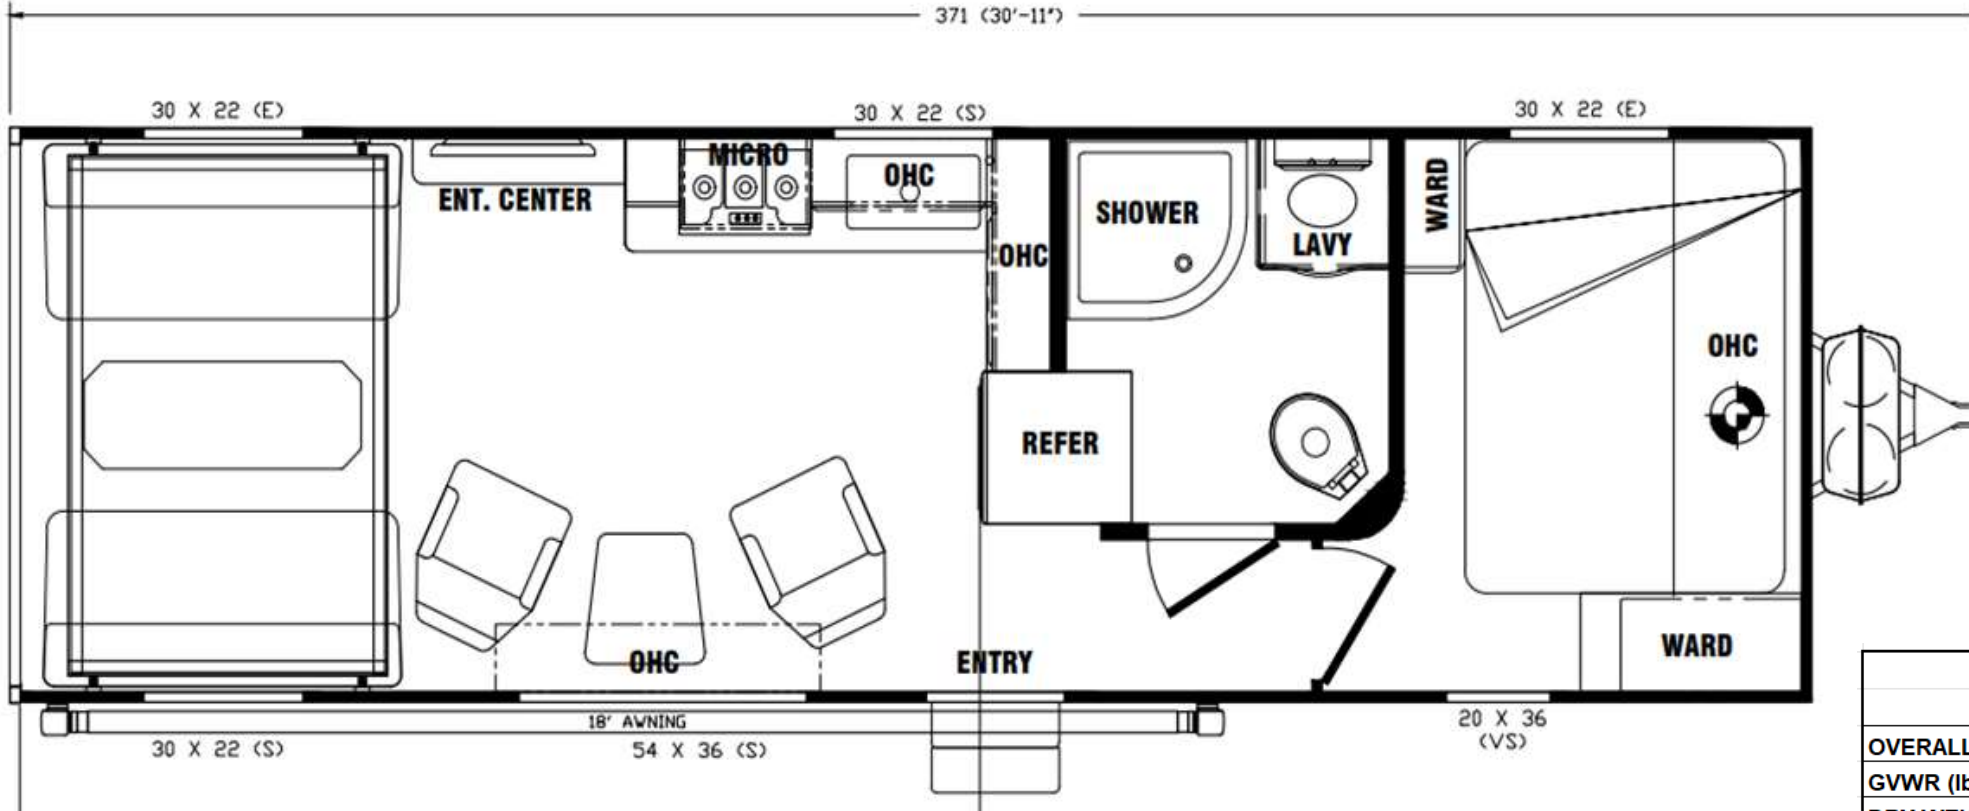

Product Presentation S2415CRXL

New Floorplan Prominent Features:

- 8" I-Beam Chassis
- 102" Wide Body Design
- 2 Swivel Rockers
- Front Power Jack
- 40" Living Room TV/Fireplace
- 3-Burner Cooktop/Stainless Steel Galley Sink
- Opposing Dual Sofas/Dinette w/Upper Bed
- Flat Floor Interior – No Wheel Wells
- 34" X 34" Radius Shower & Glass Door
- Radiused & Tinted Windows
- Full-size Spare Tire
- Single 200W Solar Panel
- Yamaha 4.5KW Inverter/Generator

Toyhauler

S2415CRXL Exterior

S2415CRXL Floorplan & Specs

UNIT SPECS	
	S2415CRXL
OVERALL LENGTH	11,000
GVWR (lbs)	7,710
DRY WEIGHT (lbs)	1,010
HITCH WEIGHT (lbs)	6,700
AXLE WEIGHT (lbs)	6,000
AXLE CAPACITY (lbs) (Double)	3,290
CARGO CAPACITY (lbs)**	15"
TIRE SIZE	100
FRESH WATER (GAL)	40
GRAY WATER (GAL)	40
BLACK TANK (GAL)	40
Note: Weights may change due to options added.	

24" Bedroom TV

Bed Overhead Shelf Storage

Corner Shower w/ Glass Door Surround

Lavy Sink w/Medicine Cabinet

Convenient Bath Storage

- White Fiberglass Laminated Aluminum Framed Sidewalls
- 8" I-Beam Chassis
- Two (2) Swivel Rockers
- Radius & Tinted Windows
- 7-Foot White Ramp Door
- Flat floor interior - *no wheel wells*
- Front Wrap w/ Diamond Plate
- One-Piece PVC Vinyl Roof
- 15" Aluminum Wheels/E-Rated Tires
- Opposing Rear Power Dinette w/Upper Bed
- 3-Burner Cooktop
- Solid Surface Countertop
- 200W Solar Panel
- All LED Lighting
- Light at Dump Valves
- Dual 30-Gallon Propane Tanks w/Deluxe Cover
- Stainless Steel Galley Sink w/Faucet
- 40" Living Room TV & Fireplace
- Tie-Downs Throughout
- Full Size Spare Tire & Carrier
- Yamaha 4.5KW Inverter/Generator