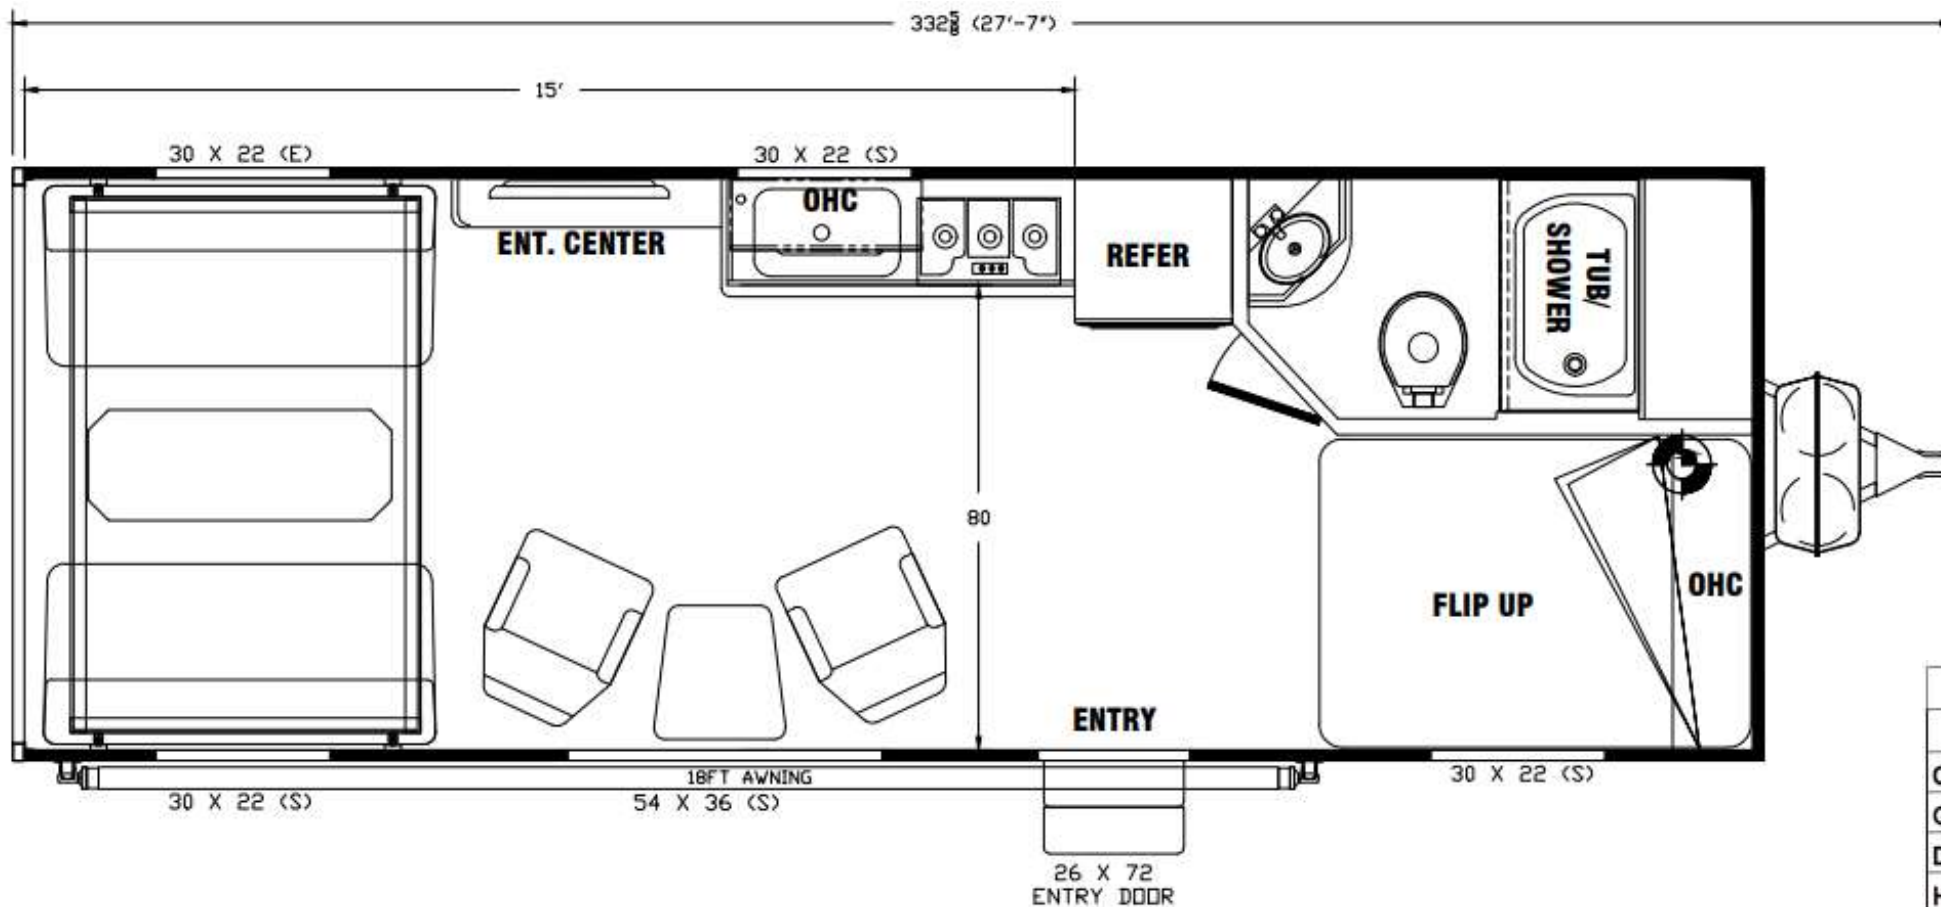

S2215SSXL Floorplan & Specs

All product data, graphics, and photography in this document were as accurate as possible at time of publication. Subsequent refinements during the model year may be evident in the actual product. Genesis Supreme reserves the right to change colors, material, equipment and specifications without notice, and to add, modify or discontinue models shown in promotional materials. Standard/Optional Features and Specs may change without notice. Photographs of interiors & exteriors depicted on this website are strictly representational - colors, materials, appliances, fabrics, etc. may vary or change without notice. Unloaded vehicle weight and carrying capacity capacities will vary depending on optional equipment. Dry weight is measured from standard build and will vary with options. Weight of water, LP gas, fuel and options are not included in Cargo Capacity payload.

UNIT SPECS	
	S2215SSXL
OVERALL LENGTH	27'-0"
GVWR (lbs)	9,900
DRY WEIGHT (lbs)	6,522
HITCH WEIGHT (lbs)	512
AXLE WEIGHT (lbs)	6,010
AXLE CAPACITY (lbs) (Double)	5,200
CARGO CAPACITY (lbs)**	3,378
TIRE SIZE	15"
FRESH WATER (GAL)	100
GRAY WATER (GAL)	40
BLACK TANK (GAL)	40
Note: Weights may change due to options added.