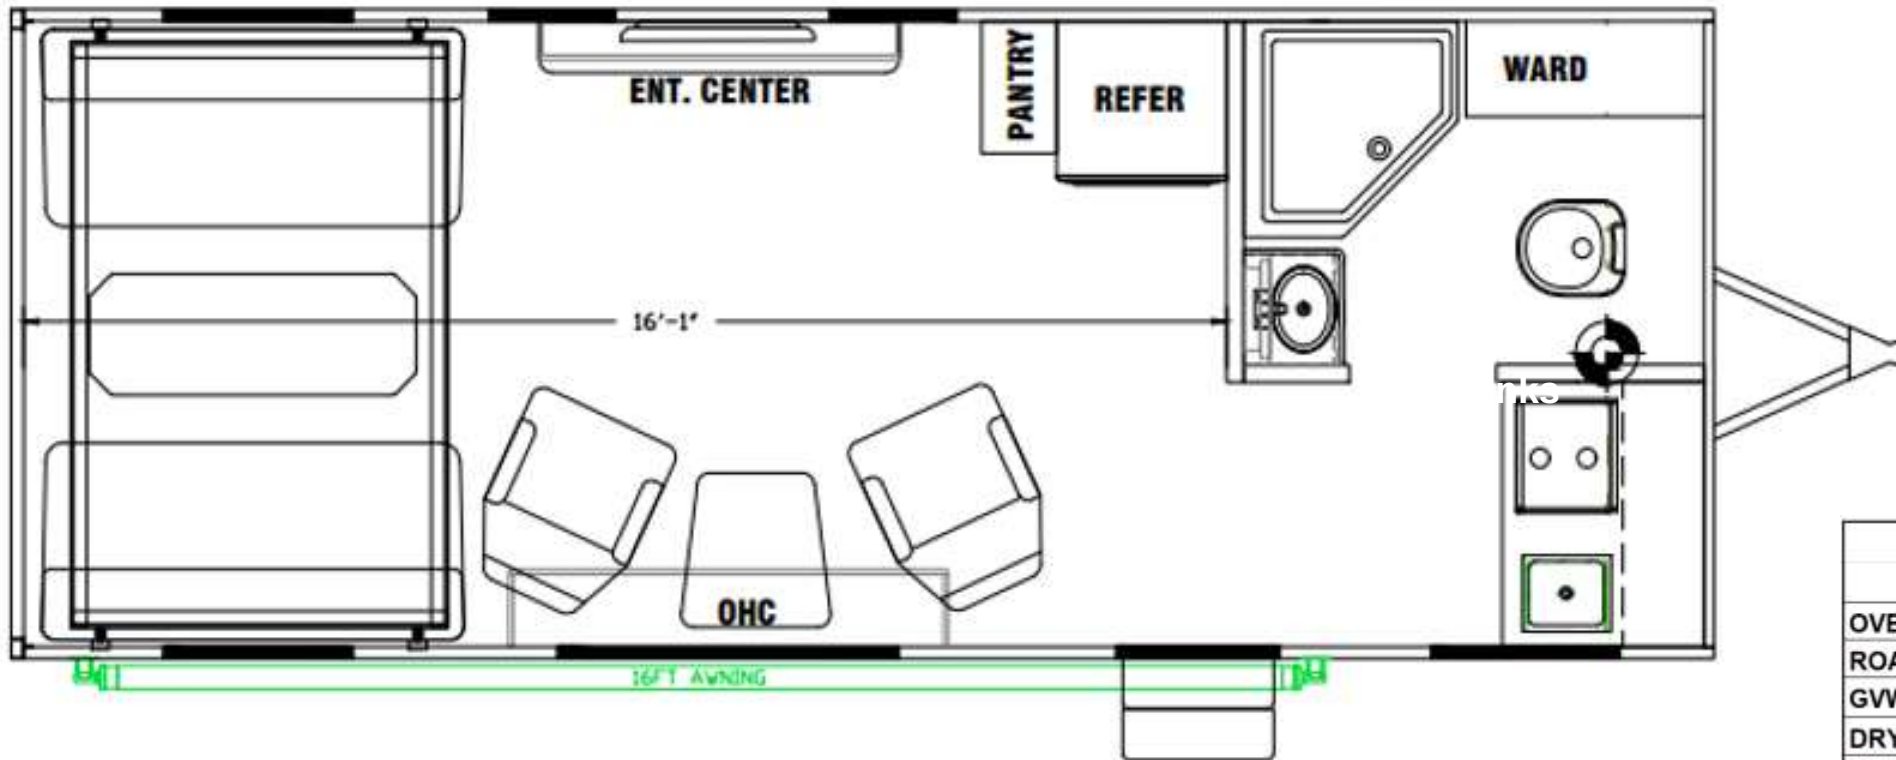

S220LTE FLOORPLAN & SPECS

All product data, graphics, and photography in this document were as accurate as possible at time of publication. Subsequent refinements during the model year may be evident in the actual product. Genesis Supreme reserves the right to change colors, material, equipment and specifications without notice, and to add, modify or discontinue models shown in promotional materials. Standard/Optional Features and Specs may change without notice. Photographs of interiors & exteriors depicted on this website are strictly representational - colors, materials, appliances, fabrics, etc. may vary or change without notice. Unloaded vehicle weight and carrying capacity capacities will vary depending on optional equipment. Dry weight is measured from standard build and will vary with options. Weight of water, LP gas, fuel and options are not included in Cargo Capacity payload.

UNIT SPECS	
	220LTE
OVERALL LENGTH	25'
ROADSIDE CARGO	15'
GVWR (lbs)	9,400
DRY WEIGHT (lbs)	5,936
HITCH WEIGHT (lbs)	798
AXLE WEIGHT (lbs)	5,165
AXLE CAPACITY (lbs)	4,400
CARGO CAPACITY (lbs)**	3,437
TIRE SIZE	15"
FRESH WATER (GAL)	100
GRAY WATER (GAL)	40
BLACK TANK (GAL)	40

Note: Weights may change due to options added.