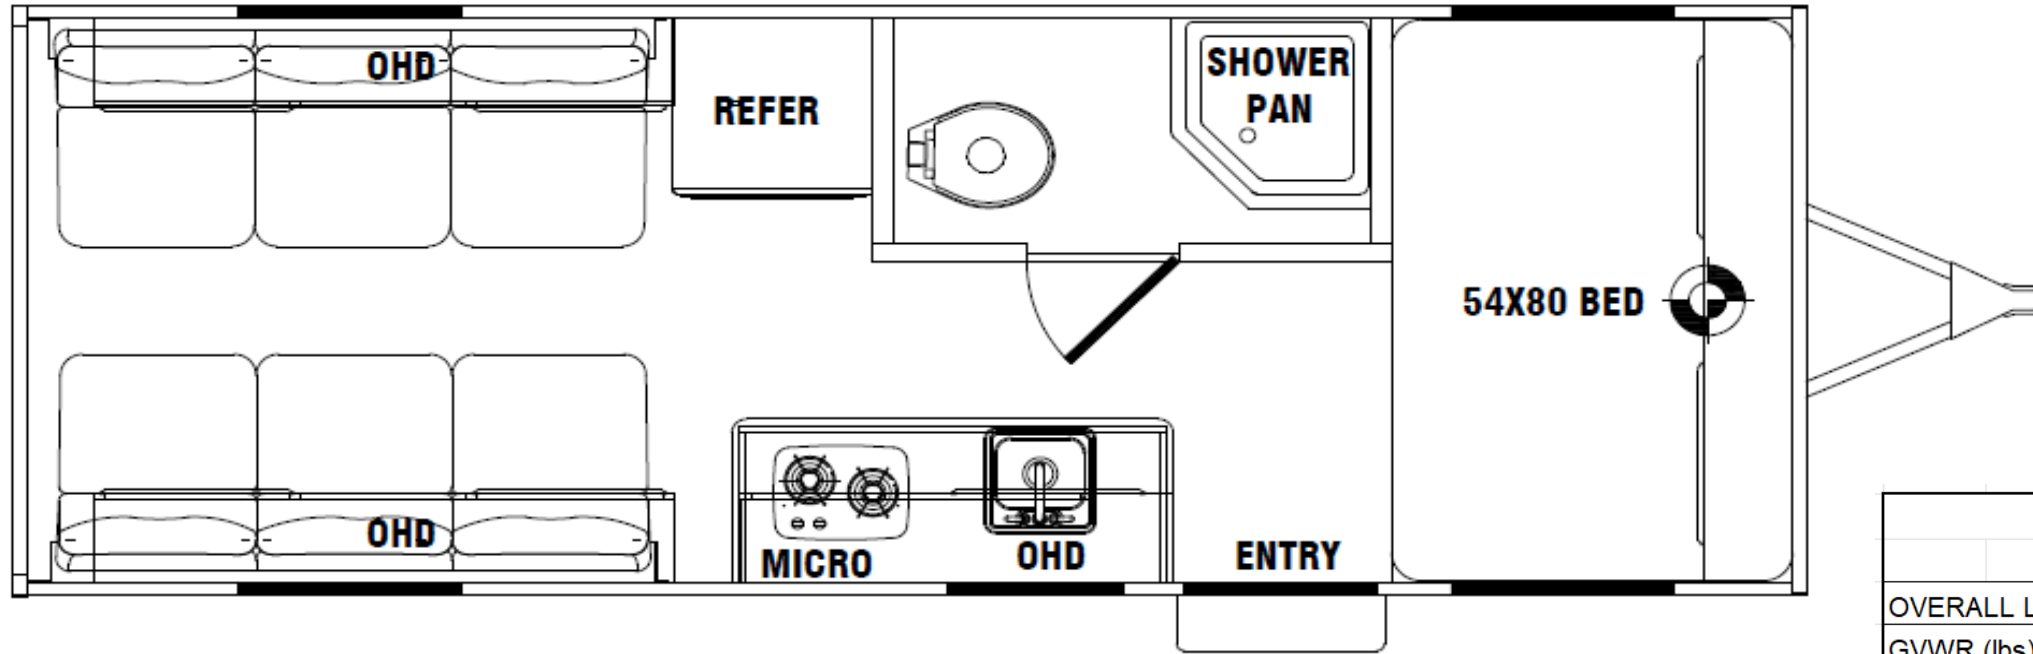

S185LTE Floorplan & Specs

All product data, graphics, and photography in this document were as accurate as possible at time of publication. Subsequent refinements during the model year may be evident in the actual product. Genesis Supreme reserves the right to change colors, material, equipment and specifications without notice, and to add, modify or discontinue models shown in promotional materials. Standard/Optional Features and Specs may change without notice. Photographs of interiors & exteriors depicted on this website are strictly representational - colors, materials, appliances, fabrics, etc. may vary or change without notice. Unloaded vehicle weight and carrying capacity capacities will vary depending on optional equipment. Dry weight is measured from standard build and will vary with options. Weight of water, LP gas, fuel and options are not included in Cargo Capacity payload.

UNIT SPECS

	S185LTE
OVERALL LENGTH	22'-9"
GVWR (lbs)	6700
DRY WEIGHT (lbs)	4130
HITCH WEIGHT (lbs)	690
AXLE WEIGHT (lbs)	3440
AXLE CAPACITY (lbs)	3500
CARGO CAPACITY (lbs)**	2570
TIRE SIZE	14"
FRESH WATER (GAL)	50
GRAY WATER (GAL)	26
BLACK TANK (GAL)	26

Note: Weights may change due to options added.