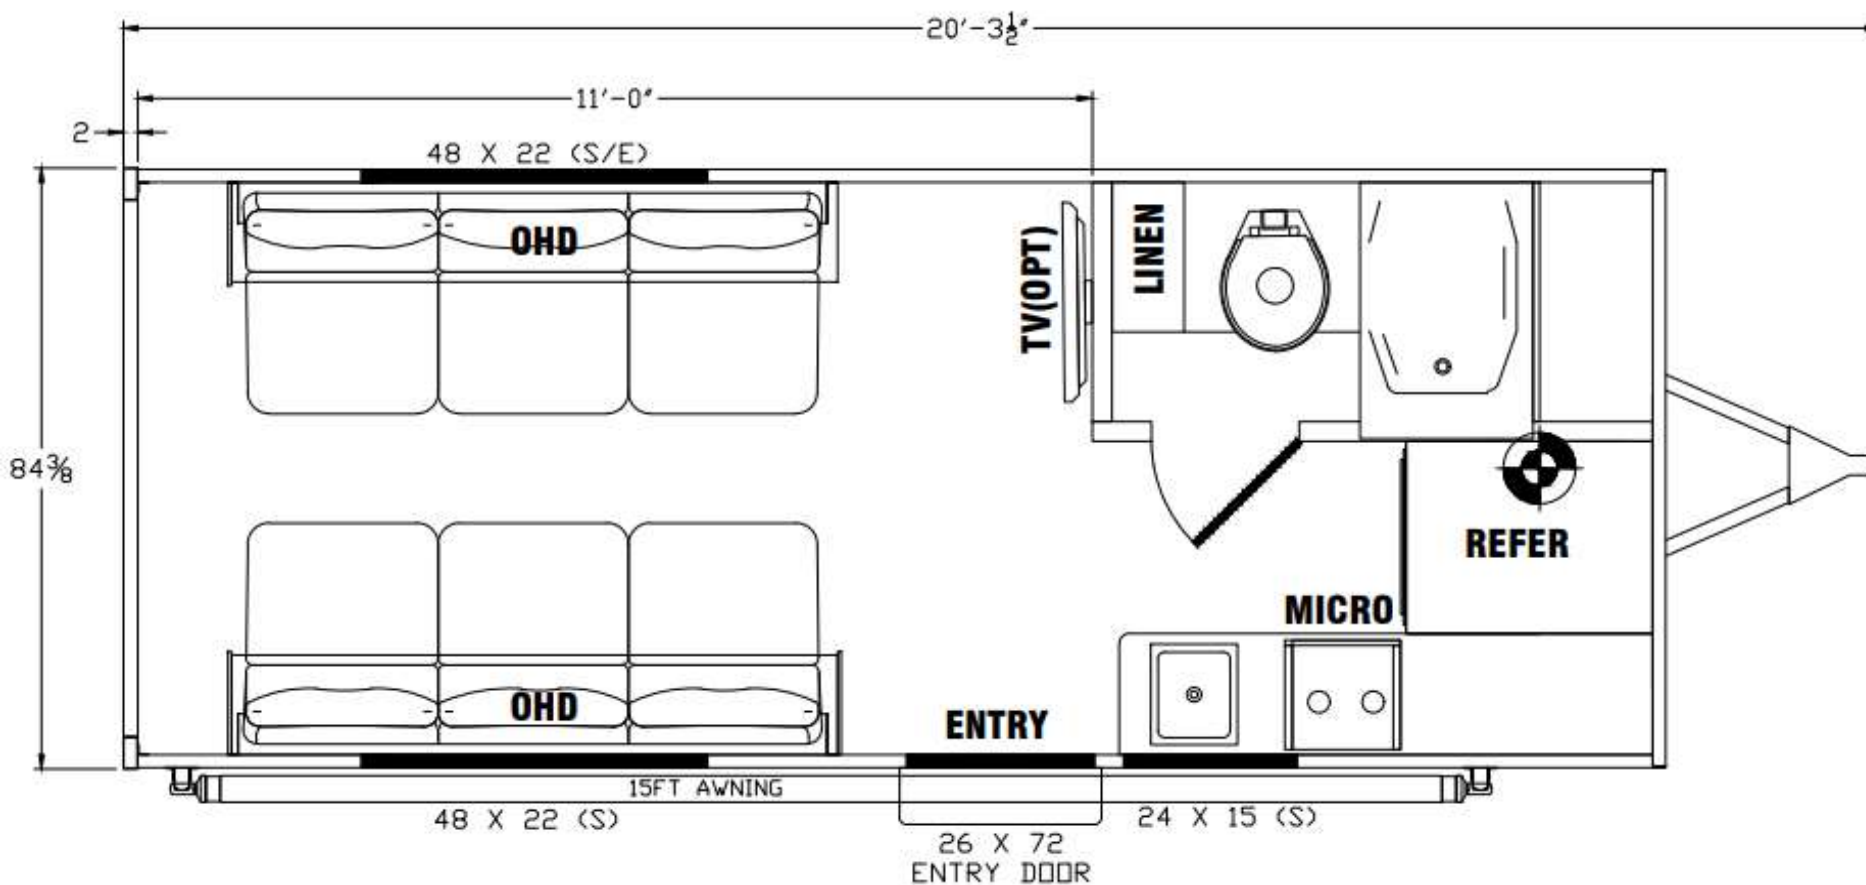

S155LTE Floorplan & Specs

All product data, graphics, and photography in this document were as accurate as possible at time of publication. Subsequent refinements during the model year may be evident in the actual product. Genesis Supreme reserves the right to change colors, material, equipment and specifications without notice, and to add, modify or discontinue models shown in promotional materials. Standard/Optional Features and Specs may change without notice. Photographs of interiors & exteriors depicted on this website are strictly representational - colors, materials, appliances, fabrics, etc. may vary or change without notice. Unloaded vehicle weight and carrying capacity capacities will vary depending on optional equipment. Dry weight is measured from standard build and will vary with options. Weight of water, LP gas, fuel and options are not included in Cargo Capacity payload.

UNIT SPECS	
	S155LTE
OVERALL LENGTH	20'-1"
GVWR (lbs)	6,500
DRY WEIGHT (lbs)	3933
HITCH WEIGHT (lbs)	768
AXLE WEIGHT (lbs)	3165
AXLE CAPACITY (lbs)	3500
CARGO CAPACITY (lbs)**	2567
TIRE SIZE	14"
FRESH WATER (GAL)	50
GRAY WATER (GAL)	26
BLACK TANK (GAL)	26
Note: Weights may change due to options added.