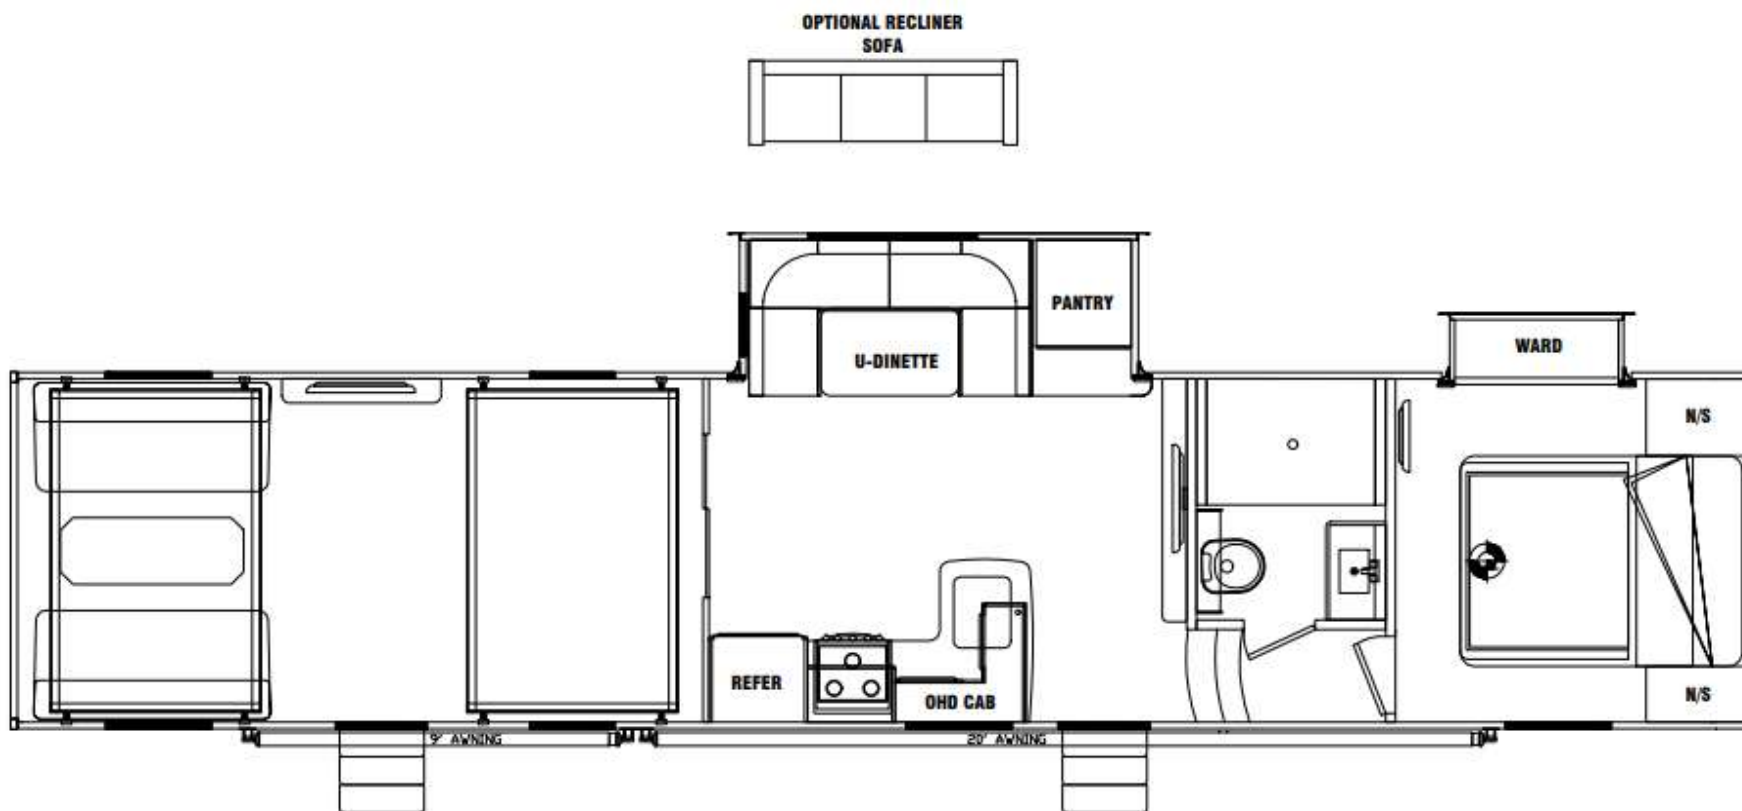

RCKS395 — FLOORPLAN & SPECS

All product data, graphics, and photography in this document were as accurate as possible at time of publication. Subsequent refinements during the model year may be evident in the actual product. Genesis Supreme reserves the right to change colors, material, equipment and specifications without notice, and to add, modify or discontinue models shown in promotional materials. Standard/Optional Features and Specs may change without notice. Photographs of interiors & exteriors depicted on this website are strictly representational - colors, materials, appliances, fabrics, etc. may vary or change without notice. Unloaded vehicle weight and carrying capacity capacities will vary depending on optional equipment. Dry weight is measured from standard build and will vary with options. Weight of water, LP gas, fuel and options are not included in Cargo Capacity payload.

UNIT SPECS	
	RCKS395
OVERALL LENGTH	42'-4"
GVWR (lbs)	18,000
DRY WEIGHT (lbs)	13,987
HITCH WEIGHT (lbs)	2,952
AXLE WEIGHT (lbs)	11,035
AXLE CAPACITY (lbs) (Triple)	7,000
CARGO CAPACITY (lbs)**	4,013
TIRE SIZE	16
FRESH WATER (GAL)	160
BLACK TANK (GAL)	50
GRAY TANK(GAL)	50/40
Note: Weights may change due to options added.