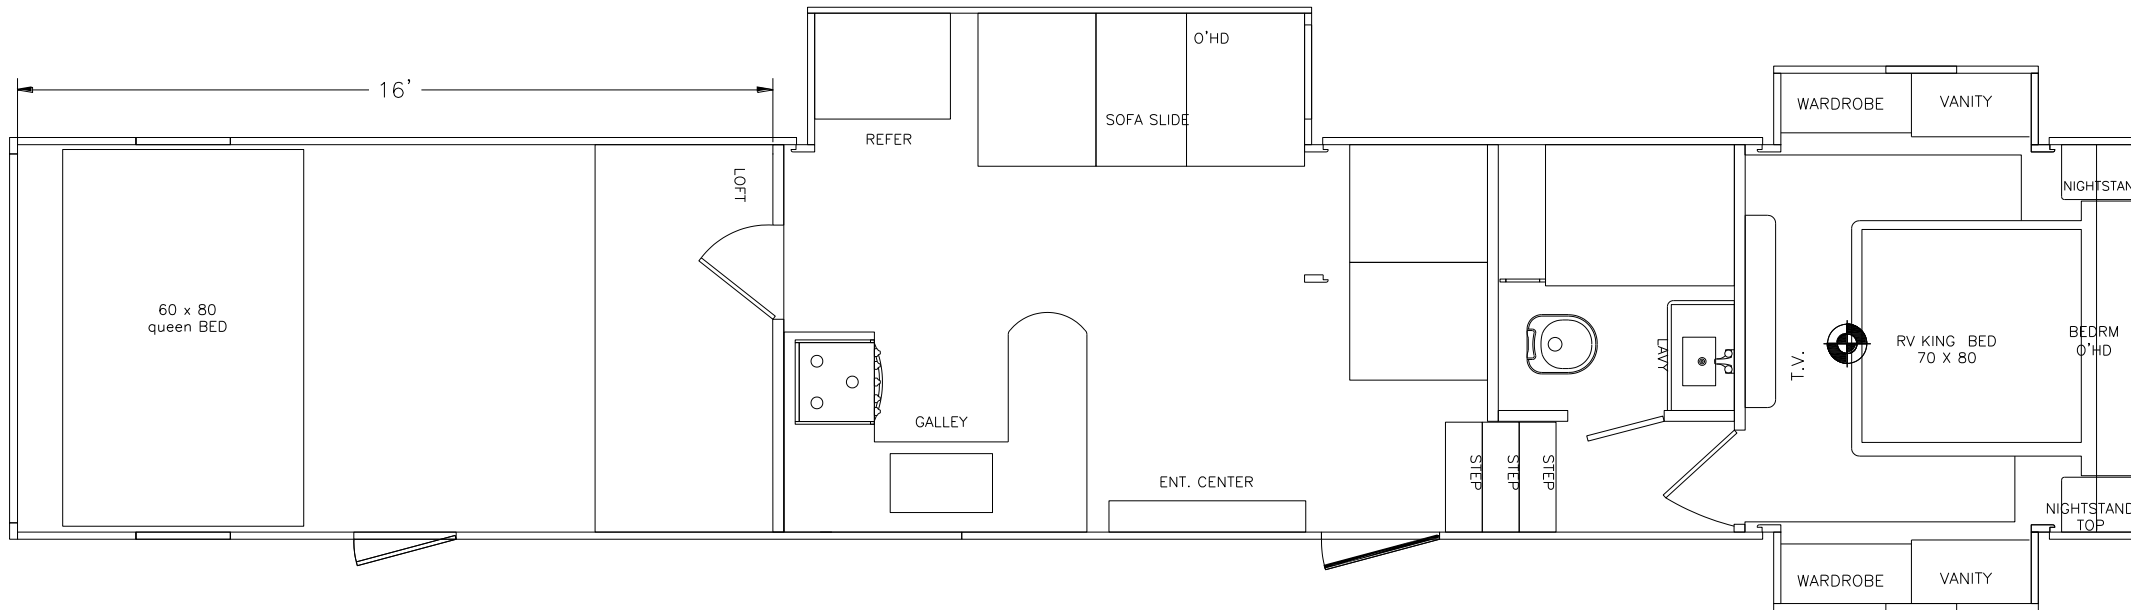

PRODUCT PRESENTATION — RCK4016

Garage Model

GENESIS
S U P R E M E

- **102" Wide-Body Design**
- **16' Garage w/Entry door**
- **Triple 7,000 Lb. Axles**
- **16" Load Range G Tires**
- **Large Living Room w/Slideout**
- **50" TV/Electric Fireplace/Entertainment Center**
- **15K BTU AC w/Ducting**
- **Dual Vanity/Wardrobe in Bedroom Slideout**
- **LED Interior Lighting Throughout**
- **20' Power Awning w/LED Light Strip**

The Journey Begins...

RCK4016 Garage Model

Triple-Axle, Dual-Slideout, 16-Ft. Garage

RCK4016 Floorplan & Specs

All product data, graphics, and photography in this document were as accurate as possible at time of publication. Subsequent refinements during the model year may be evident in the actual product. Genesis Supreme reserves the right to change colors, material, equipment and specifications without notice, and to add, modify or discontinue models shown in promotional materials. Standard/Optional Features and Specs may change without notice. Photographs of interiors & exteriors depicted on this website are strictly representational - colors, materials, appliances, fabrics, etc. may vary or change without notice. Unloaded vehicle weight and carrying capacity capacities will vary depending on optional equipment. Dry weight is measured from standard build and will vary with options. Weight of water, LP gas, fuel and options are not included in Cargo Capacity payload.

UNIT SPECS	
	CK4016
OVERALL LENGTH	46'5"
GVWR (lbs)	20,500 lbs
DRY WEIGHT (lbs)	15,910 lbs
HITCH WEIGHT (lbs)	4,050 lbs
AXLE WEIGHT (lbs)	11,860 lbs
AXLE CAPACITY (lbs)	7,000
CARGO CAPACITY (lbs)**	4,590 lbs
TIRE SIZE	16"
FRESH WATER (GAL)	160
GRAY WATER (GAL)	50
BLACK TANK (GAL)	50
Note: Weights may change due to options added.	