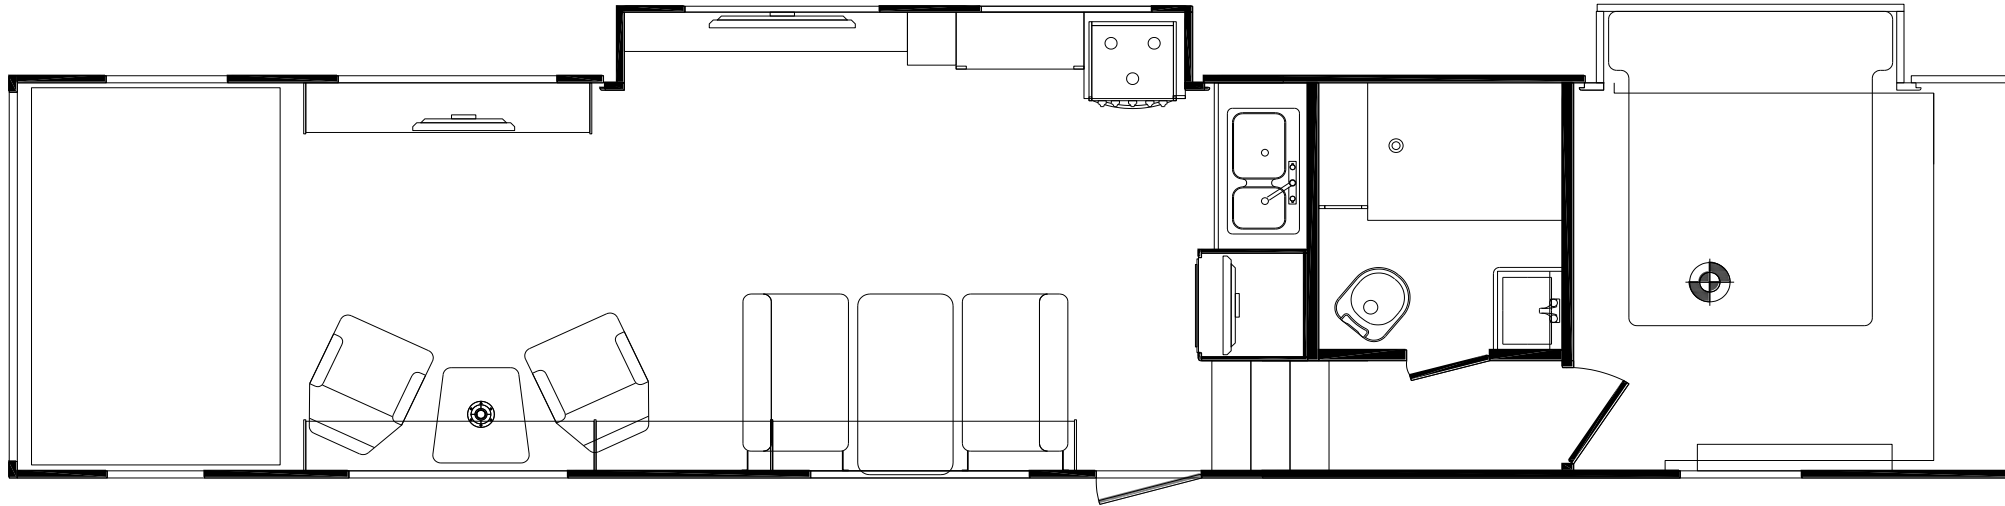

PRODUCT PRESENTATION — R4024GSSB

GENESIS
SUPREME

- **102" Wide-Body Design**
- **Bedroom Slideout w/East-West Bed**
- **Lamilux SUNSATION® Exterior Wall Laminate for Extreme UV Resistance and Color Stability**
- **Triple 7,000 Lb. Axles**
- **16" Load Range G Tires**
- **Large Living Room w/Galley Slideout**
- **50" TV/Electric Fireplace/Entertainment Center**
- **32" HideAway Bedroom TV**
- **15K BTU A/C w/Ducting**
- **LED Interior Lighting Throughout**
- **Power Awning w/Led Light Strip**

The Journey Begins...

R4024GSSB — EXTERIOR

R4024GSSB FLOORPLAN & SPECS

All product data, graphics, and photography in this document were as accurate as possible at time of publication. Subsequent refinements during the model year may be evident in the actual product. Genesis Supreme reserves the right to change colors, material, equipment and specifications without notice, and to add, modify or discontinue models shown in promotional materials. Standard/Optional Features and Specs may change without notice. Photographs of interiors & exteriors depicted on this website are strictly representational - colors, materials, appliances, fabrics, etc. may vary or change without notice. Unloaded vehicle weight and carrying capacity capacities will vary depending on optional equipment. Dry weight is measured from standard build and will vary with options. Weight of water, LP gas, fuel and options are not included in Cargo Capacity payload.