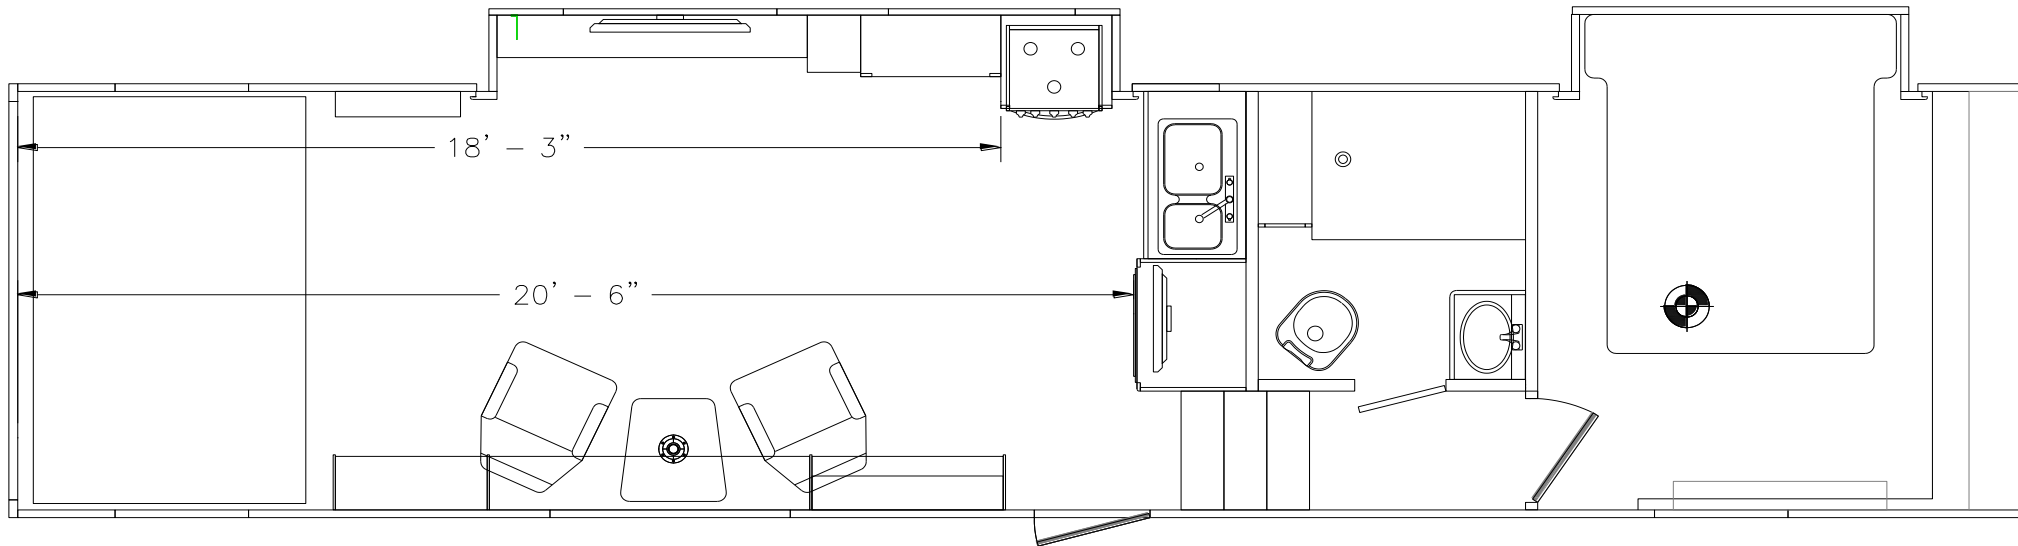

PRODUCT PRESENTATION – R3720GSSB

- **Lamilux SUNSATION® Exterior Wall Laminate for Extreme UV Resistance and Color Stability**
- **4.5KW Yamaha Generator w/Transfer Switch**
- **15K BTU Ducted A/C**
- **Living Room w/Slideout**
- **Bedroom Slideout**
- **Front Wall-to-Wall Wardrobe**
- **Dual Swivel Rockers**
- **Hidden 32" Bedroom TV**
- **Solid Surface Galley Top/Covers**

GENESIS
S U P R E M E

The Journey Begins...

R3720GSSB — Exterior

R3720GSSB Floorplan & Specs

All product data, graphics, and photography in this document were as accurate as possible at time of publication. Subsequent refinements during the model year may be evident in the actual product. Genesis Supreme reserves the right to change colors, material, equipment and specifications without notice, and to add, modify or discontinue models shown in promotional materials. Standard/Optional Features and Specs may change without notice. Photographs of interiors & exteriors depicted on this website are strictly representational - colors, materials, appliances, fabrics, etc. may vary or change without notice. Unloaded vehicle weight and carrying capacity capacities will vary depending on optional equipment. Dry weight is measured from standard build and will vary with options. Weight of water, LP gas, fuel and options are not included in Cargo Capacity payload.

UNIT SPECS	
	R3720GSSB
OVERALL LENGTH	39'10"
GVWR (lbs)	17,500
DRY WEIGHT (lbs)	
HITCH WEIGHT (lbs)	
AXLE WEIGHT (lbs)	
AXLE CAPACITY (lbs)	7,000
CARGO CAPACITY (lbs)**	
TIRE SIZE	16"
FRESH WATER (GAL)	160
GRAY WATER (GAL)	50
BLACK TANK (GAL)	50
Note: Weights may change due to options added.	