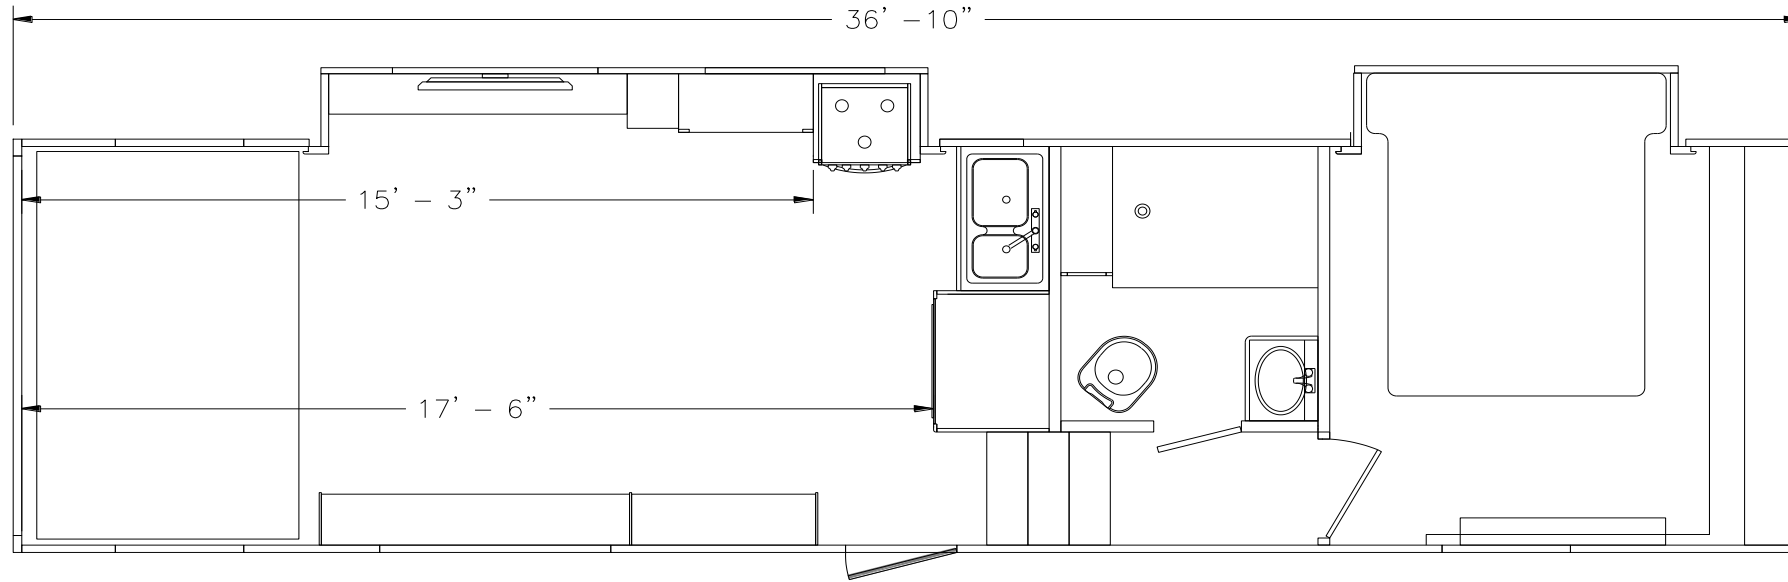

PRODUCT PRESENTATION — R3417GSSB

GENESIS
S U P R E M E

- **Lamilux SUNSATION® Exterior Wall Laminate for Extreme UV Resistance and Color Stability**
- **Rota-Flex® Hitch**
- **Keyless/Remote Entry Door Option**
- **Large Living Room w/Slideout**
- **Bedroom Slideout**
- **Wall-to-Wall Front Wardrobe**
- **50" Living Room TV & 40" Fireplace**
- **"Hideaway" Bedroom TV**
- **Dual Swivel Recliners/Rockers**
- **Chef-Inspired Galley**

The Journey Begins...

R3417GSSB — Floorplan & Specs

All product data, graphics, and photography in this document were as accurate as possible at time of publication. Subsequent refinements during the model year may be evident in the actual product. Genesis Supreme reserves the right to change colors, material, equipment and specifications without notice, and to add, modify or discontinue models shown in promotional materials. Standard/Optional Features and Specs may change without notice. Photographs of interiors & exteriors depicted on this website are strictly representational - colors, materials, appliances, fabrics, etc. may vary or change without notice. Unloaded vehicle weight and carrying capacity capacities will vary depending on optional equipment. Dry weight is measured from standard build and will vary with options. Weight of water, LP gas, fuel and options are not included in Cargo Capacity payload.

UNIT SPECS	
	3417GSSB
OVERALL LENGTH	36'10"
GVWR (lbs)	16,000lbs
DRY WEIGHT (lbs)	11,980lbs
HITCH WEIGHT (lbs)	2,890 lbs
AXLE WEIGHT (lbs)	9,090lbs
AXLE CAPACITY (lbs)	8,000lbs
CARGO CAPACITY (lbs)**	4,020lbs
TIRE SIZE	16"
FRESH WATER (GAL)	160
GRAY WATER (GAL)	50
BLACK TANK (GAL)	50
Note: Weights may change due to options added.	