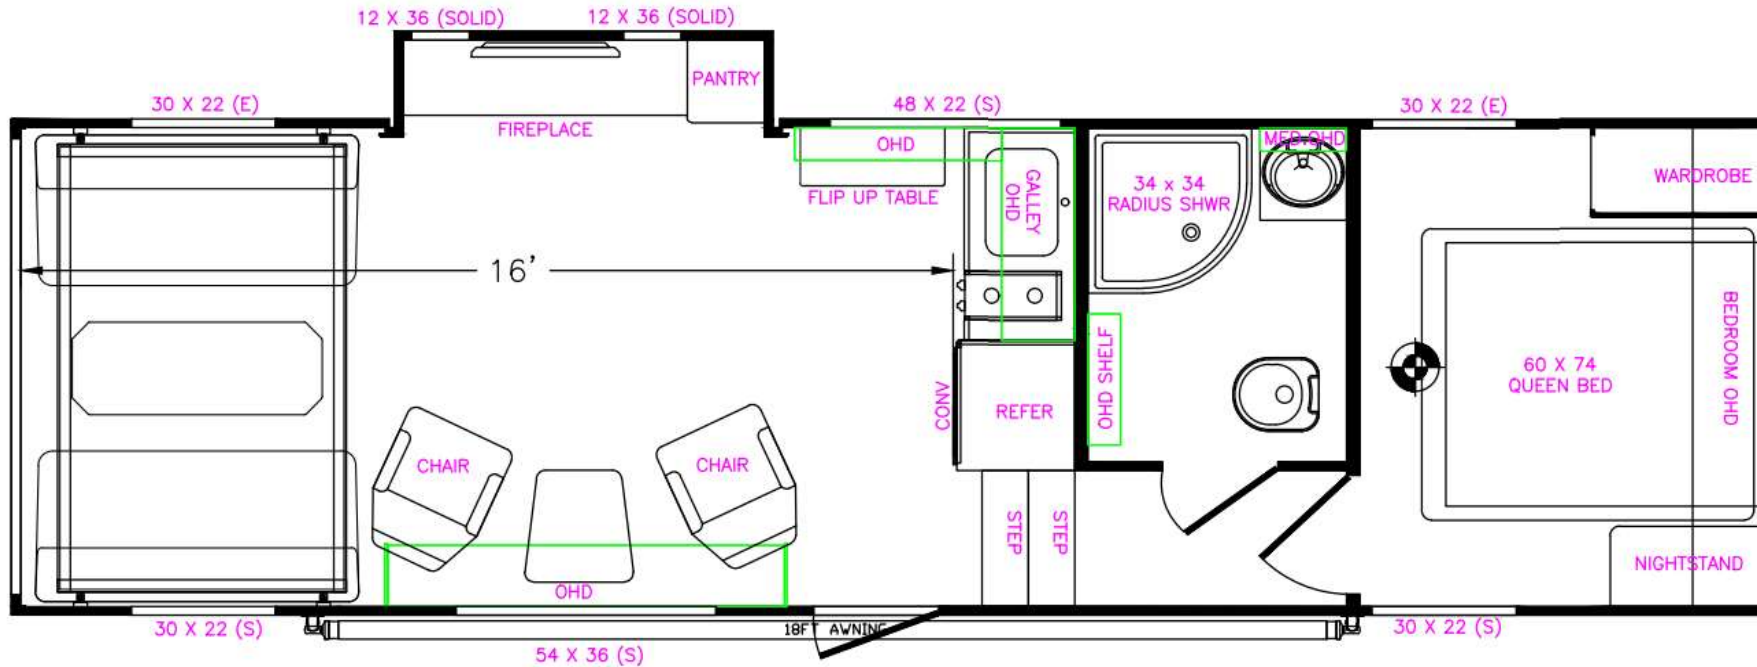

The Journey Begins...

R295LTE Exterior

R295LTE Floorplan & Specs

UNIT SPECS

OVERALL LENGTH – 32'
GVWR (LBS.) – 12,000
DRY WEIGHT (LBS.) – 9336
HITCH WEIGHT (LBS.) – 2356
AXLE WEIGHT (LBS.) – 6980
AXLE CAPACITY (LBS.) – 6,000 (double axle)

CARGO LENGTH – 15'-5"
CARGO CAPACITY (LBS.)** – 2664
TIRE SIZE – 15"
FRESH WATER (GAL.) – 100
GRAY WATER (GAL.) – 40
BLACK TANK (GAL.) – 40

NOTE: Weights may change due to options added.

All product data, graphics, and photography in this document were as accurate as possible at time of publication. Subsequent refinements during the model year may be evident in the actual product. Genesis Supreme reserves the right to change colors, material, equipment and specifications without notice, and to add, modify or discontinue models shown in promotional materials. Standard/Optional Features and Specs may change without notice. Photographs of interiors & exteriors depicted on this website are strictly representational - colors, materials, appliances, fabrics, etc. may vary or change without notice. Unloaded vehicle weight and carrying capacity capacities will vary depending on optional equipment. Dry weight is measured from standard build and will vary with options. Weight of water, LP gas, fuel and options are not included in Cargo Capacity payload.

Comfort Package:

Two 13.5k BTU A/C (Bedroom & Livingroom) w/Ducting IPO 15.0k w/Ducting

Deluxe Package:

- *Opposing Rear Power Dinette*
- *34" x 34" Radius Shower & Glass Door*
- *Stainless Steel Galley Sink w/Faucet*
- *Microwave*
- *Pillow-Top Mattress w/Coordinated Bedspread*
- *Bunk Area USB*
- *Pleated Night Shades Throughout*