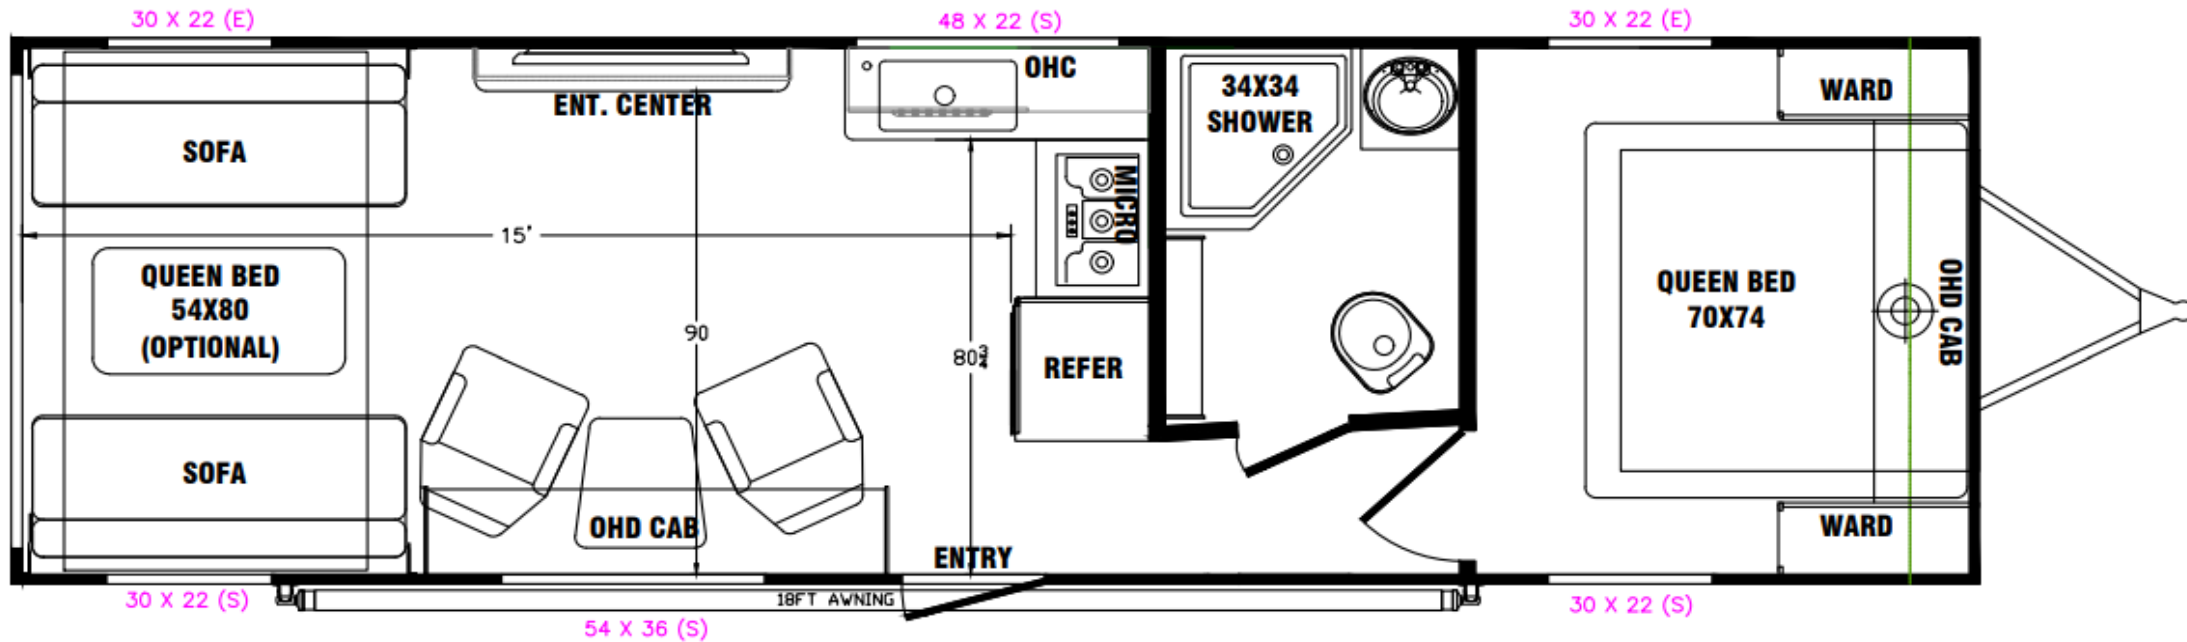

R275CRXL Floorplan & Specs

All product data, graphics, and photography in this document were as accurate as possible at time of publication. Subsequent refinements during the model year may be evident in the actual product. Genesis Supreme reserves the right to change colors, material, equipment and specifications without notice, and to add, modify or discontinue models shown in promotional materials. Standard/Optional Features and Specs may change without notice. Photographs of interiors & exteriors depicted on this website are strictly representational - colors, materials, appliances, fabrics, etc. may vary or change without notice. Unloaded vehicle weight and carrying capacity capacities will vary depending on optional equipment. Dry weight is measured from standard build and will vary with options. Weight of water, LP gas, fuel and options are not included in Cargo Capacity payload.

UNIT SPECS	
	G275CRXL
OVERALL LENGTH	32'9"
GVWR (lbs)	10,400
DRY WEIGHT (lbs)	6,737
HITCH WEIGHT (lbs)	1,292
AXLE WEIGHT (lbs)	5,445
AXLE CAPACITY (lbs)	5,200
CARGO CAPACITY (lbs)**	3,663
TIRE SIZE	15"
FRESH WATER (GAL)	100
GRAY WATER (GAL)	40
BLACK TANK (GAL)	40
Note: Weights may change due to options added.