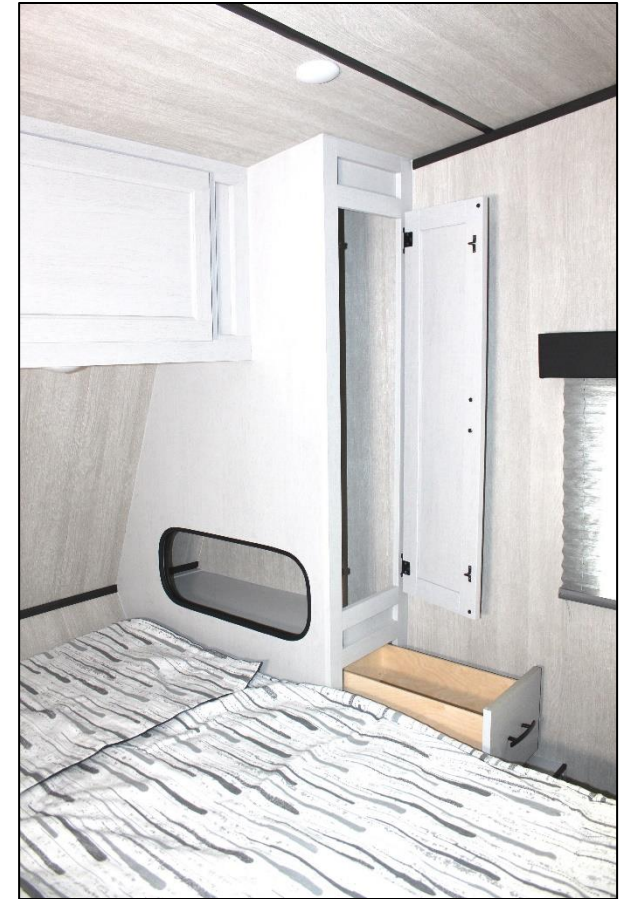

Product Presentation R275CRXL

New Floorplan Prominent Features:

- 8" High Beam Chassis
- 102" Wide Body Design
- 2 Swivel Rockers
- Front Power Jack
- Entertainment Center w/40"TV and Fireplace
- 3-Burner Cooktop/Stainless Steel Galley Sink
- Opposing Dual Sofas/Dinette w/Upper Bed
- Flat Floor Interior – No Wheel Wells
- 34" X 34" Radius Shower & Glass Door
- Extra-Large Radiused & Tinted Windows
- Deluxe Accent Lights with Soffit

Generous Galley Storage

R275CRXL Bedroom

R275CRXL Lavy/Shower

*Corner Shower w/ Glass Door, Surround
Lavy Sink w/Medicine Cabinet*

*12-Volt Powered Lavy Vent Fan &
Convenient Bath Storage*

Standard Features - Included in Base Price

- Grey Fiberglass Aluminum Framed Sidewalls
- 8" High Beam Chassis
- Two (2) Swivel Rockers
- Extra-Large Radius & Tinted Windows & Valances
- 7-Foot White Ramp Door
- Flat floor interior - *no wheel wells*
- Front Wrap w/ Diamond Plate
- One-Piece PVC Vinyl Roof
- 15" Black Steel Rims/Load Range E Tires
- Opposing Rear Power Dinette w/Upper Bed
- 3-Burner Cooktop
- Solid Surface Galley Countertop w/Lights
- 34" x 34" Radius Shower & Glass Door
- Stainless Steel Galley Sink w/Faucet
- 12V Powered Lavy & Galley Roof Vents
- 40" Living Room TV & Fireplace
- Bunk & Bedroom Roof Vents
- Tie-Downs Throughout
- Spare Tire & Carrier
- Deluxe Accent Lights w/Soffit