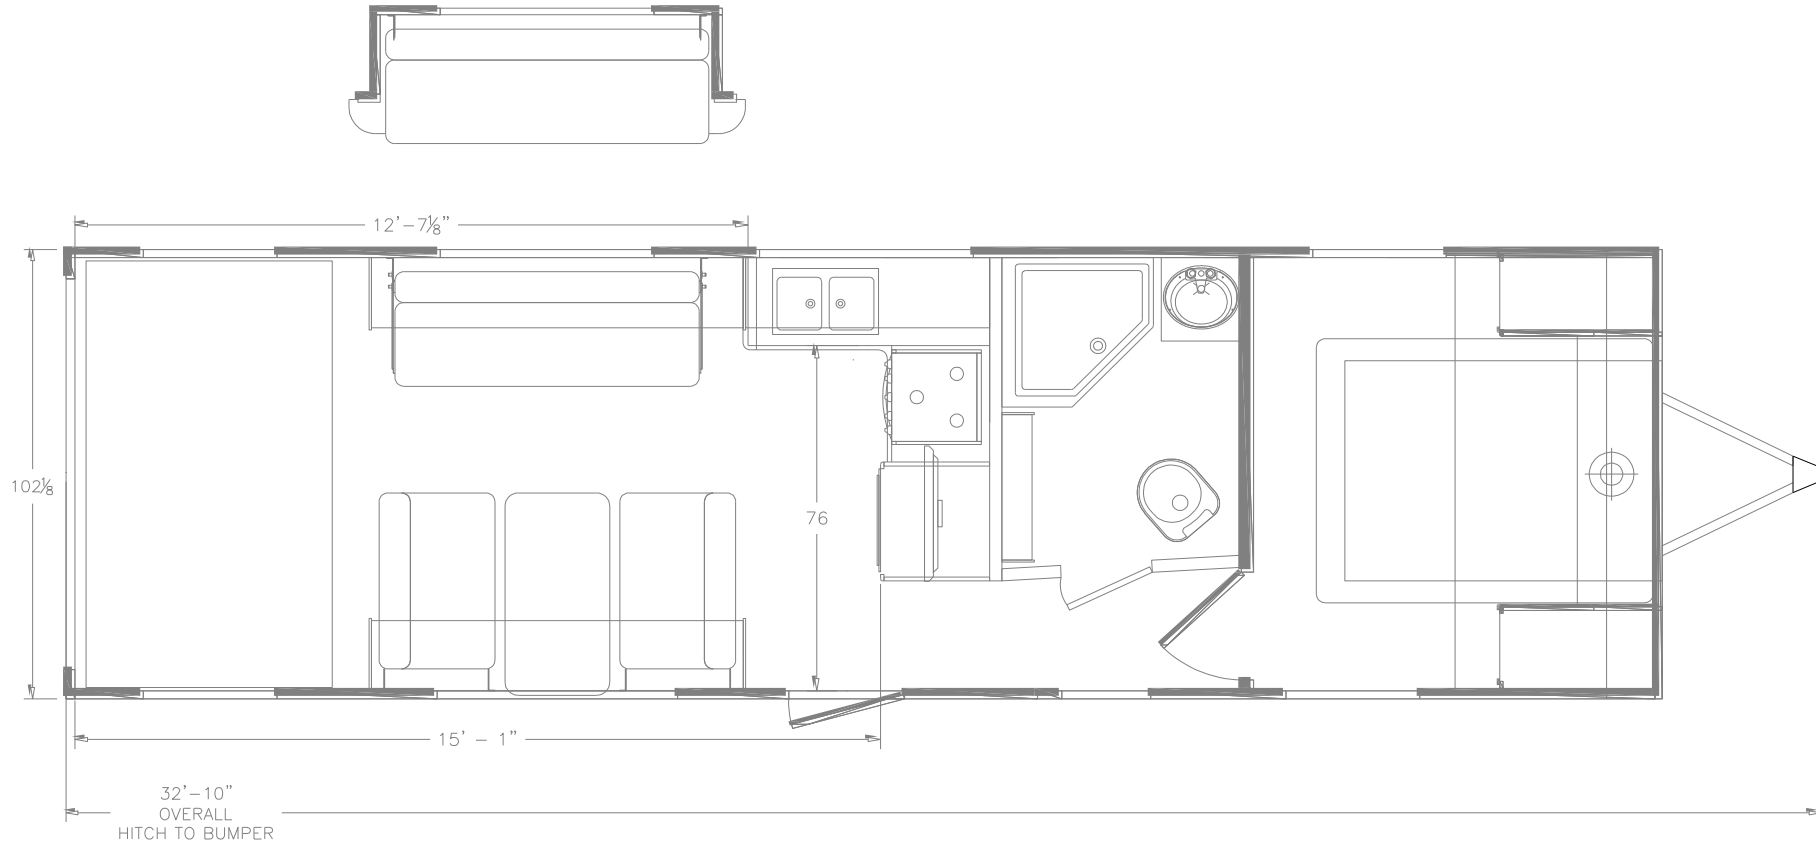

R2715FSXL Floorplan & Specs

All product data, graphics, and photography in this document were as accurate as possible at time of publication. Subsequent refinements during the model year may be evident in the actual product. Genesis Supreme reserves the right to change colors, material, equipment and specifications without notice, and to add, modify or discontinue models shown in promotional materials. Standard/Optional Features and Specs may change without notice. Photographs of interiors & exteriors depicted on this website are strictly representational - colors, materials, appliances, fabrics, etc. may vary or change without notice. Unloaded vehicle weight and carrying capacity capacities will vary depending on optional equipment. Dry weight is measured from standard build and will vary with options. Weight of water, LP gas, fuel and options are not included in Cargo Capacity payload.

UNIT SPECS	
	R2715FSXL
OVERALL LENGTH	32' 9"
GVWR (lbs)	11,500
DRY WEIGHT (lbs)	7,460
HITCH WEIGHT (lbs)	1,320
AXLE WEIGHT (lbs)	6,140
AXLE CAPACITY (lbs)	6,000
CARGO CAPACITY (lbs)**	4,040
TIRE SIZE	15"
FRESH WATER (GAL)	100
GRAY WATER (GAL)	40
BLACK TANK (GAL)	40
Note: Weights may change due to options added.