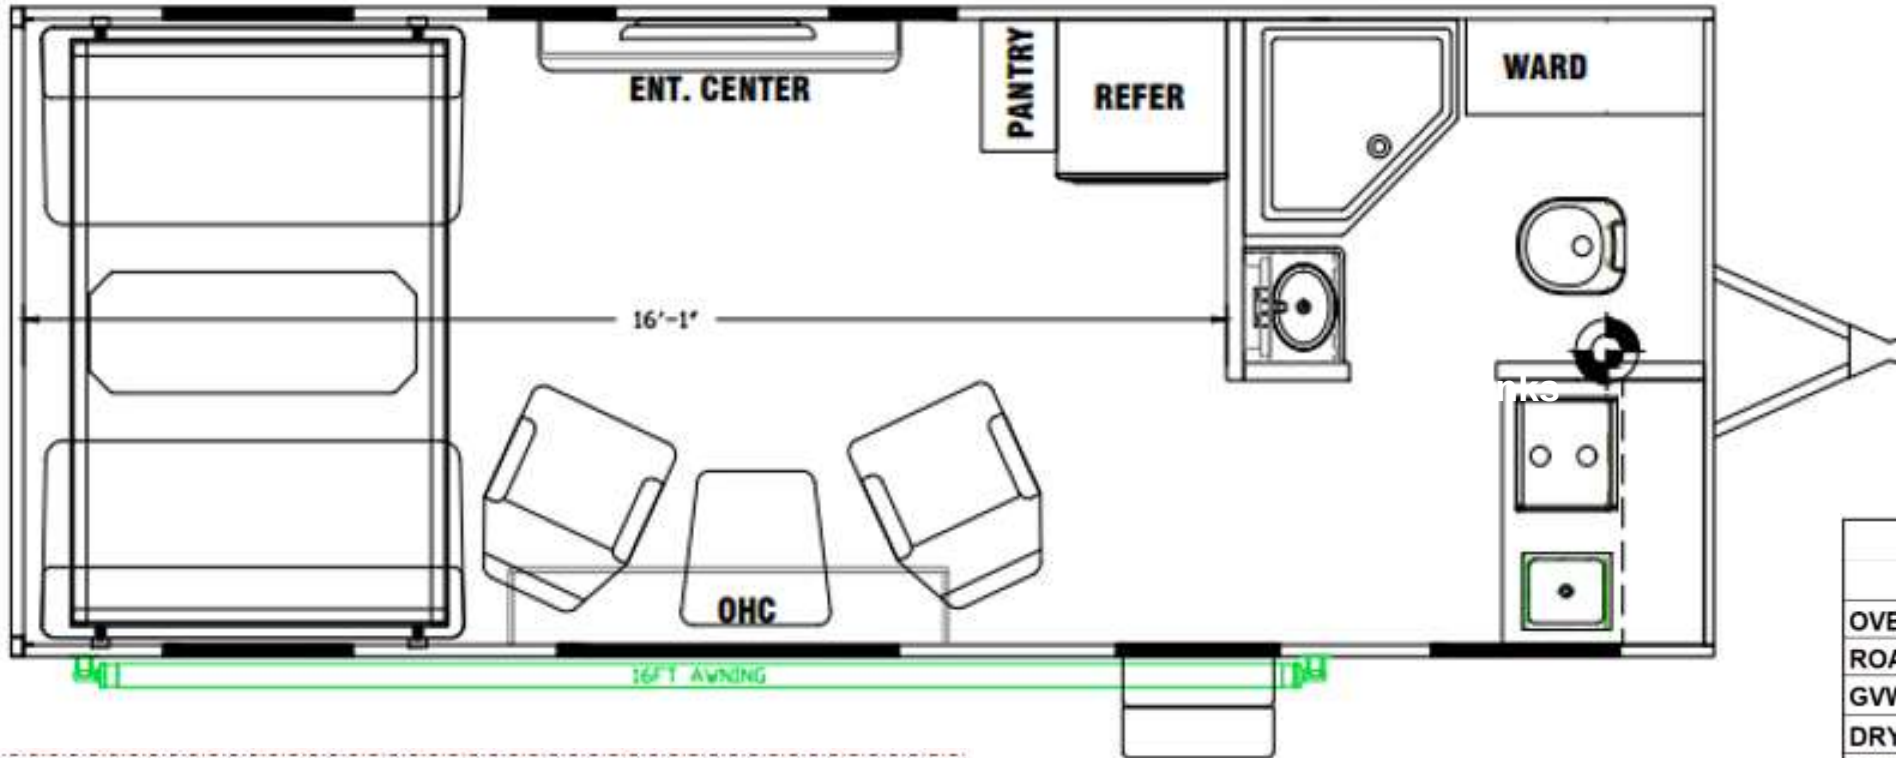

R220LTE FLOORPLAN & SPECS

All product data, graphics, and photography in this document were as accurate as possible at time of publication. Subsequent refinements during the model year may be evident in the actual product. Genesis Supreme reserves the right to change colors, material, equipment and specifications without notice, and to add, modify or discontinue models shown in promotional materials. Standard/Optional Features and Specs may change without notice. Photographs of interiors & exteriors depicted on this website are strictly representational - colors, materials, appliances, fabrics, etc. may vary or change without notice. Unloaded vehicle weight and carrying capacity capacities will vary depending on optional equipment. Dry weight is measured from standard build and will vary with options. Weight of water, LP gas, fuel and options are not included in Cargo Capacity payload.

UNIT SPECS	
	220LTE
OVERALL LENGTH	25'
ROADSIDE CARGO	15'
GVWR (lbs)	9,400
DRY WEIGHT (lbs)	5,936
HITCH WEIGHT (lbs)	798
AXLE WEIGHT (lbs)	5,165
AXLE CAPACITY (lbs)	4,400
CARGO CAPACITY (lbs)**	3,437
TIRE SIZE	15"
FRESH WATER (GAL)	100
GRAY WATER (GAL)	40
BLACK TANK (GAL)	40
Note: Weights may change due to options added.