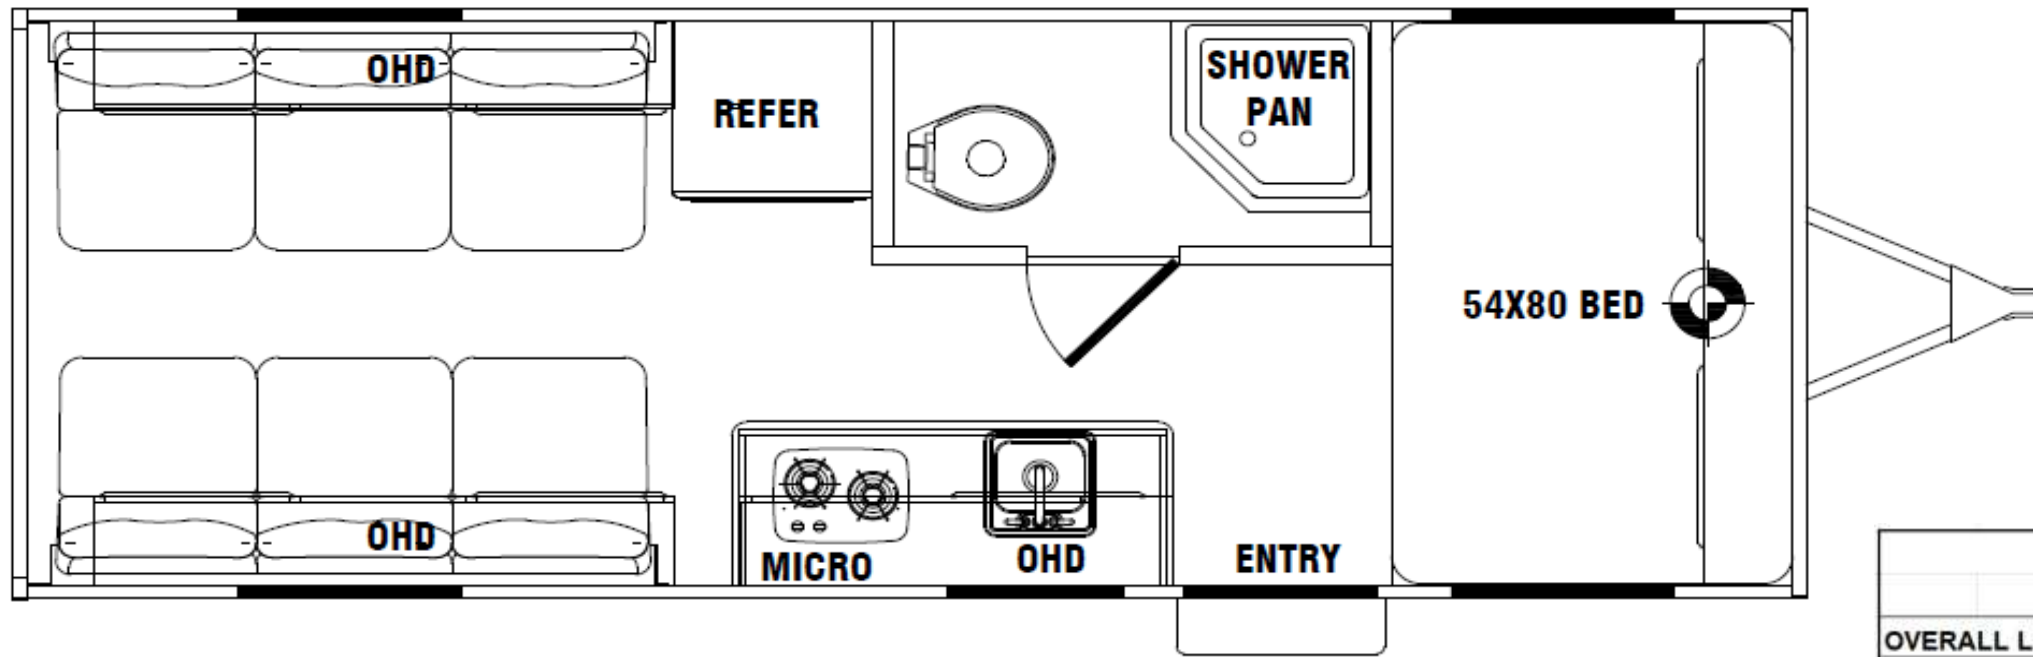

R185LTE Floorplan & Specs

All product data, graphics, and photography in this document were as accurate as possible at time of publication. Subsequent refinements during the model year may be evident in the actual product. Genesis Supreme reserves the right to change colors, material, equipment and specifications without notice, and to add, modify or discontinue models shown in promotional materials. Standard/Optional Features and Specs may change without notice. Photographs of interiors & exteriors depicted on this website are strictly representational - colors, materials, appliances, fabrics, etc. may vary or change without notice. Unloaded vehicle weight and carrying capacity capacities will vary depending on optional equipment. Dry weight is measured from standard build and will vary with options. Weight of water, LP gas, fuel and options are not included in Cargo Capacity payload.

UNIT SPECS	
	R185LTE
OVERALL LENGTH	22'-9"
GVWR (lbs)	6700
DRY WEIGHT (lbs)	4130
HITCH WEIGHT (lbs)	690
AXLE WEIGHT (lbs)	3440
AXLE CAPACITY (lbs)	3500
CARGO CAPACITY (lbs)**	2570
TIRE SIZE	14"
FRESH WATER (GAL)	50
GRAY WATER (GAL)	26
BLACK TANK (GAL)	26

Note: Weights may change due to options added.