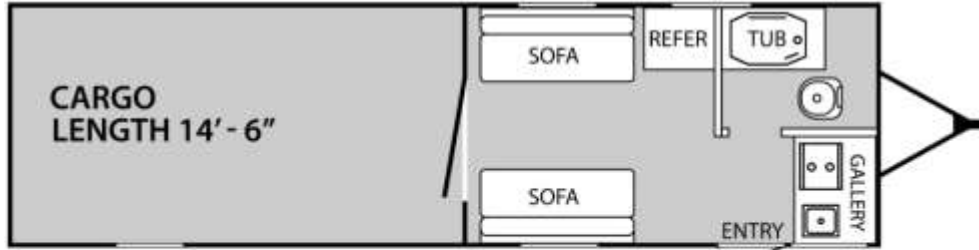

Product Training

Overnighter Product Line

- Open Cargo Deck
- Segregated Living Quarters

The Journey Begins...

Open-Air Cargo Deck – 92” Wide w/Loading Ramps

Overnighter Floorplans & Specs

OVERALL LENGTH	GVWR	DRY WEIGHT	HITCH WEIGHT	AXLE WEIGHT	CAPACITY		TIRE SIZE	WATER		
					AXLE	CARGO		FRESH	GRAY	BLACK
31'-6"	8,200	5,140	1,380	3,760	4,400	3,060	15"	50	30	15
2-AXLES		LBS					GAL			

12-14.6FK

OVERALL LENGTH	GVWR	DRY WEIGHT	HITCH WEIGHT	AXLE WEIGHT	CAPACITY		TIRE SIZE	WATER		
					AXLE	CARGO		FRESH	GRAY	BLACK
31'-6"	8,200	5,060	1,200	3,860	4,400	3,140	15"	50	30	15
2-AXLES		LBS					GAL			

12-14.6RK

OVERALL LENGTH	GVWR	DRY WEIGHT	HITCH WEIGHT	AXLE WEIGHT	CAPACITY		TIRE SIZE	WATER		
					AXLE	CARGO		FRESH	GRAY	BLACK
31'-6"	8,200	4,970	1,310	3,660	4,400	3,180	15"	50	30	15
2-AXLES		LBS					GAL			