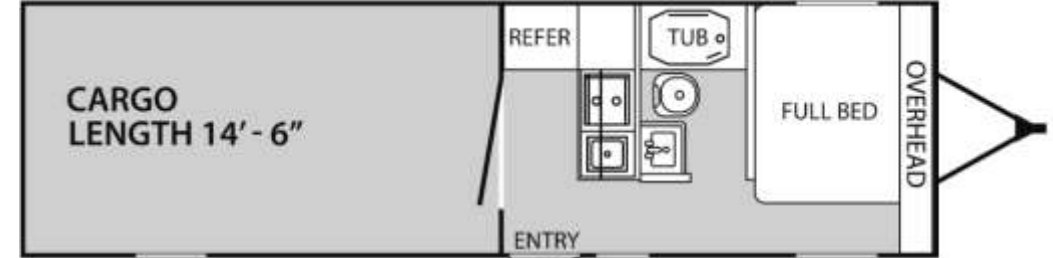

OVERALL LENGTH	GVWR	DRY WEIGHT	HITCH WEIGHT	AXLE WEIGHT	CAPACITY		TIRE SIZE	WATER		
					AXLE	CARGO		FRESH	GRAY	BLACK
31'-6"	8,200	5,060	1,200	3,860	4,400	3,140	15"	50	30	15
2-AXLES		LBS					GAL			

12-14.6RK