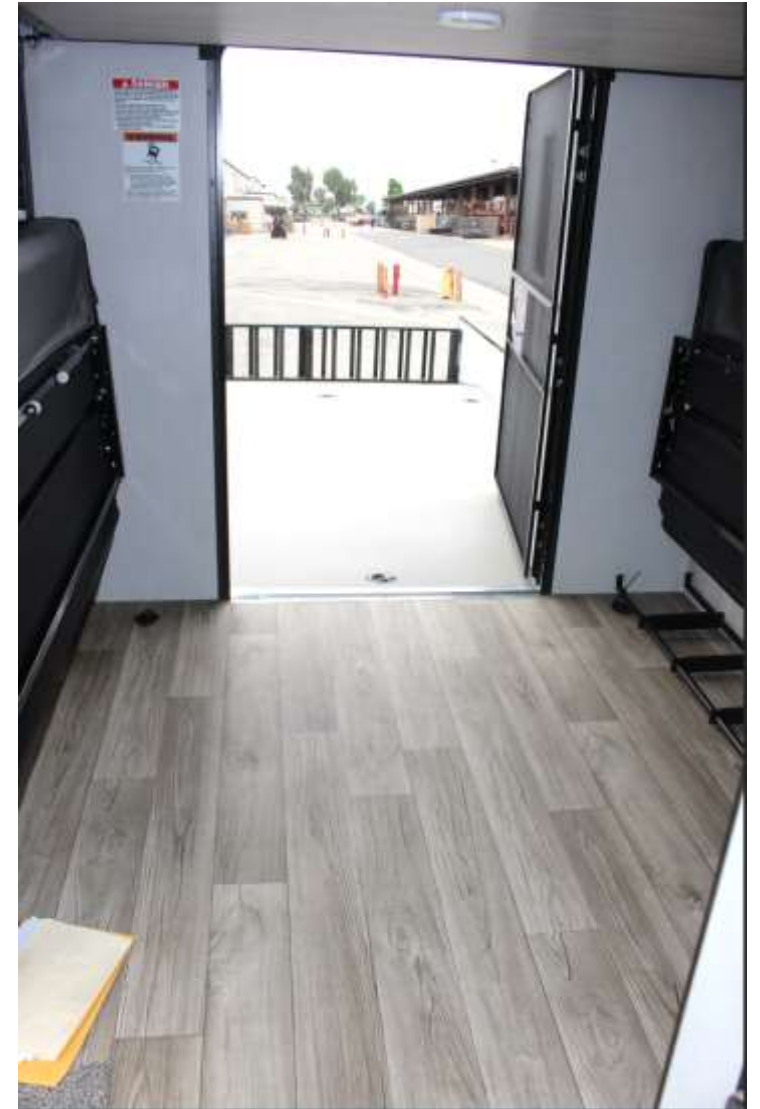

46"- Wide Door from Deck for Quads, Motorcycles, Bikes, Gear