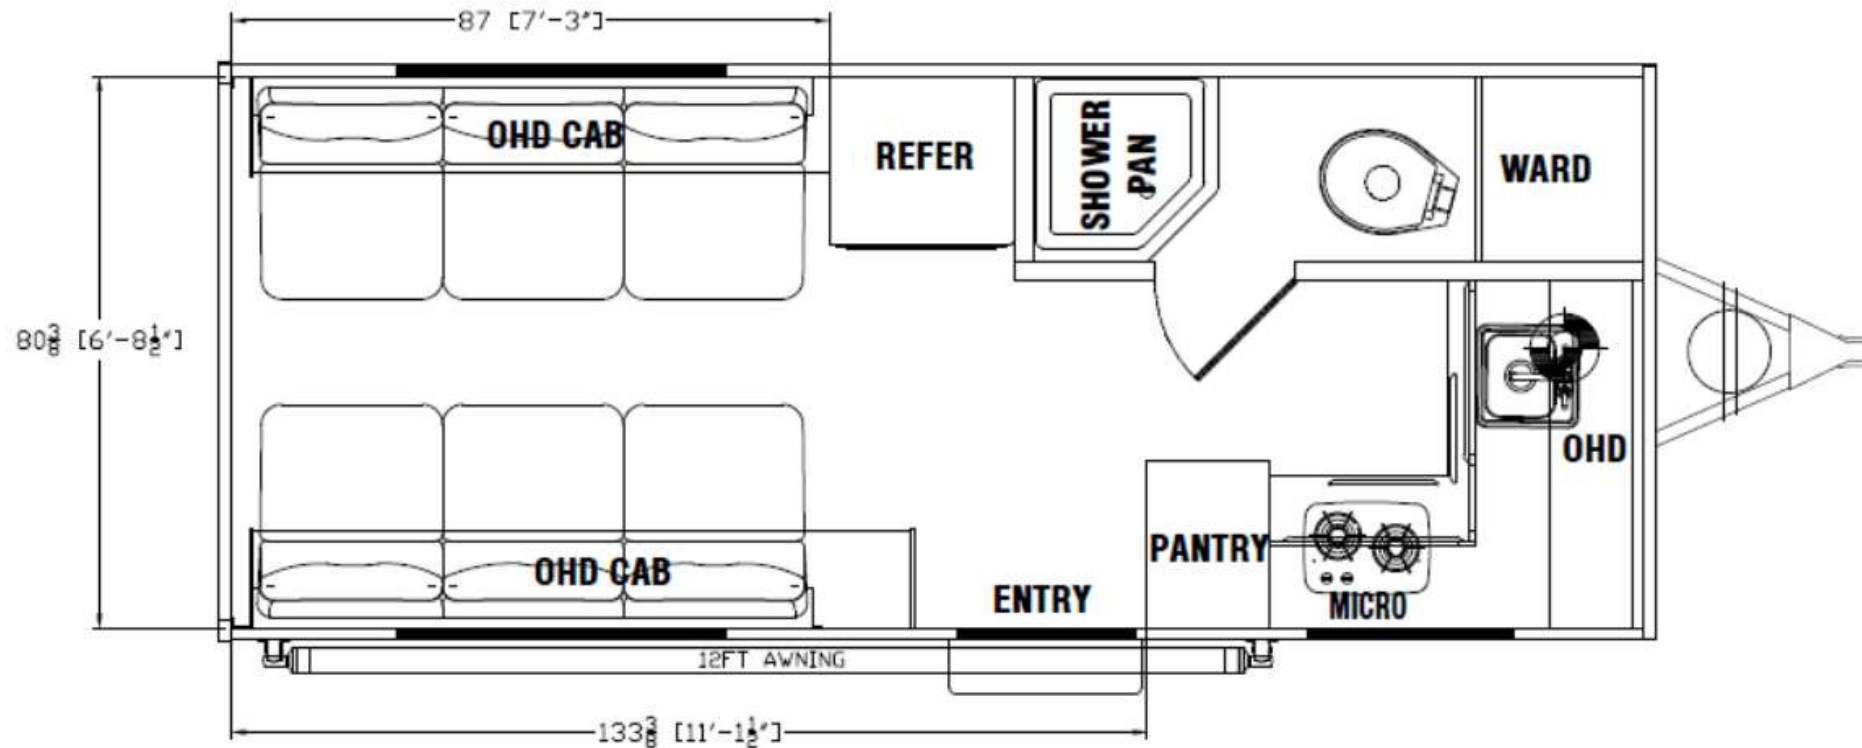

15MX Floorplan & Specs

OVERALL LENGTH – 20'-1"

ROADSIDE CARGO – 7'-2"

DOORSIDE CARGO – 11'

GVWR – 6,500 LBS

DRY WEIGHT – 3,933 LBS

HITCH WEIGHT – 768 LBS

AXLE WEIGHT – 3,165 LBS

AXLE CAPACITY – 3,500 LBS

DOUBLE AXLE

CARGO CAPACITY – 2,567 LBS

TIRE SIZE – 14"

FRESH WATER TANK – 50 GALLONS

GRAY TANK – 26 GALLONS

BLACK TANK – 26 GALLONS

18MX Floorplan & Specs

OVERALL LENGTH – 22'-9"

ROADSIDE CARGO – 7'-2"

DOORSIDE CARGO – 7'-11"

GVWR – 6,700 LBS

DRY WEIGHT – 4,130 LBS

HITCH WEIGHT – 690 LBS

AXLE WEIGHT – 3,440 LBS

AXLE CAPACITY – 3,500 LBS

DOUBLE AXLE

CARGO CAPACITY – 2,570 LBS

TIRE SIZE – 14"

FRESH WATER TANK – 50 GALLONS

GRAY TANK – 26 GALLONS

BLACK TANK – 26 GALLONS

Standard High-Value Features / Selling Points / Options

- Laminated White Fiberglass Aluminum-Framed Sidewalls
 - 7-Foot-Wide Layout
 - 6" I-Beam Chassis & Reinforced Steel in Axle Area
 - 75" Ramp Door
 - 190W Solar Panel w/Control Panel (Forced Option)
 - Aluminum Wheels IPO Black Steel (Forced Option)
 - Front Power Jack (Forced Option)
 - 12' Power Awning w/LED Strip
 - RTF Rigid Thermofoil Molded Countertops
 - 12V Double-Door Refer (8 cubic foot – runs off solar/batteries)
 - 2-Burner Cooktop
 - Black Microwave
 - Stainless Steel Galley Sink w/Pullout Faucet
 - Flush-Mount Frameless Tinted & Radius Windows
 - Valances & Night Shades
 - Shower w/Molded Surround Enclosure & Curtain
 - Bluetooth Stereo & Upgraded Interior & Exterior speakers
 - LED Lights Throughout (including exterior)
 - Plumbed for Exterior Propane Accessories
 - Rear Spoiler (Genesis Patented)
 - Front Wrap w/Diamond Plate
 - Large Folding Table Between Sofas
 - Black Tank Flush
 - Tie-Downs Throughout
 - Fold-up Sofas
 - USB Outlets
- Popular Options**
- Double Insulated Roof
 - Artic Package
 - Colored Fiberglass Sidewalls & Glass Door
 - Patriotic Package Decals
 - 15.0K BTU Roof Air IPO 13.5K
 - TV – Living Room (24") w/Antenna
 - Winterized