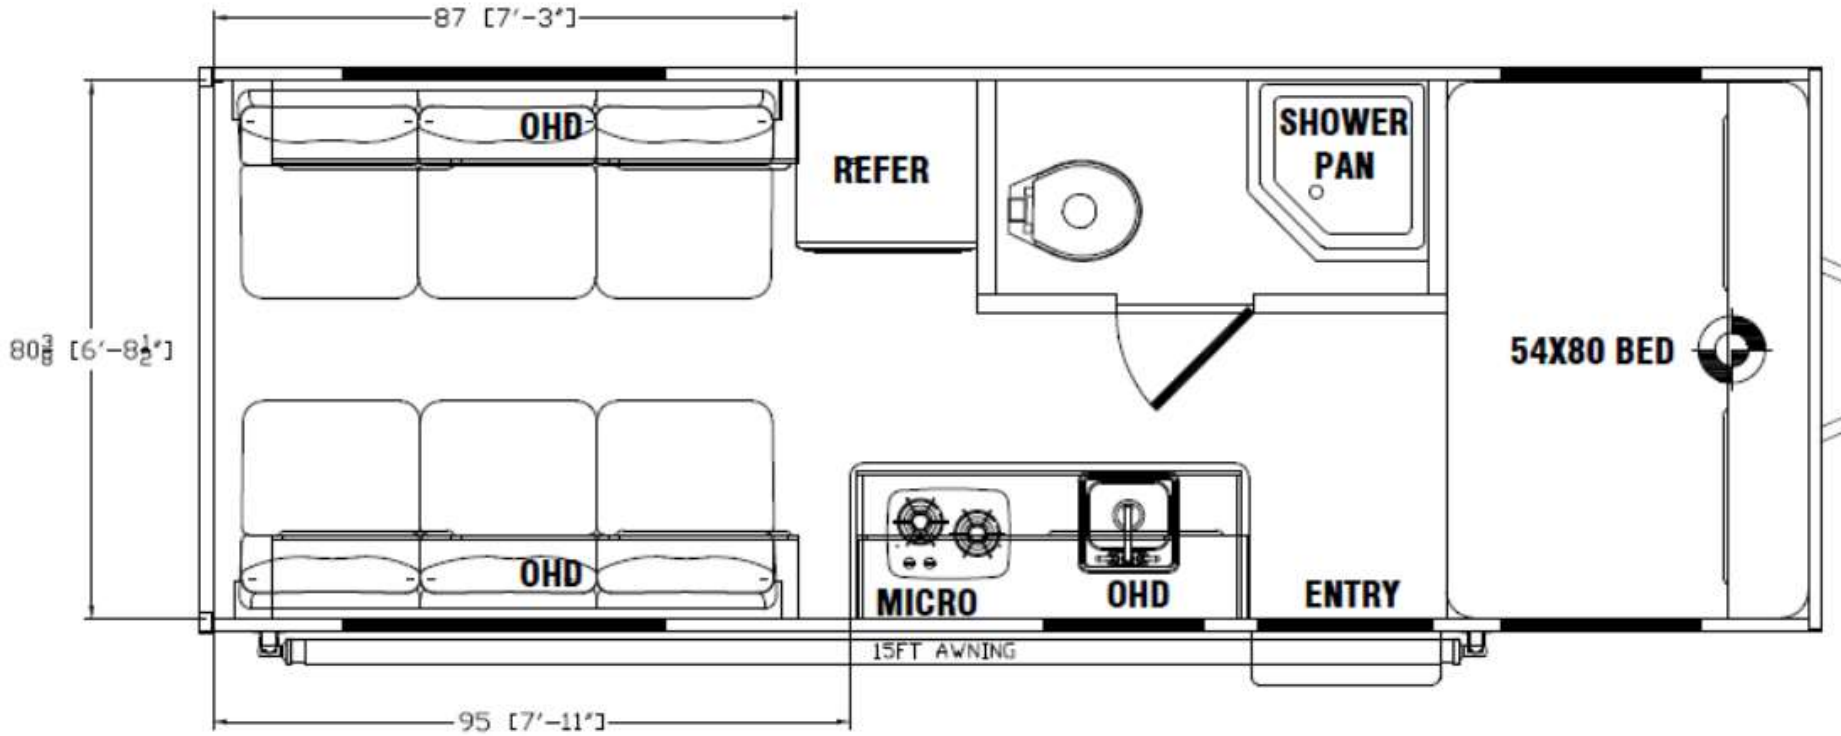

15MX Floorplan & Specs

OVERALL LENGTH – 20'-1"

ROADSIDE CARGO – 7'-2"

DOORSIDE CARGO – 11'

GVWR – 6,500 LBS

DRY WEIGHT – 3,933 LBS

HITCH WEIGHT – 768 LBS

AXLE WEIGHT – 3,165 LBS

AXLE CAPACITY – 3,500 LBS

DOUBLE AXLE

CARGO CAPACITY – 2,567 LBS

TIRE SIZE – 14"

FRESH WATER TANK – 50 GALLONS

GRAY TANK – 26 GALLONS

BLACK TANK – 26 GALLONS

18MX Floorplan & Specs

OVERALL LENGTH – 22'-9"

ROADSIDE CARGO – 7'-2"

DOORSIDE CARGO – 7'-11"

GVWR – 6,700 LBS

DRY WEIGHT – 4,130 LBS

HITCH WEIGHT – 690 LBS

AXLE WEIGHT – 3,440 LBS

AXLE CAPACITY – 3,500 LBS

DOUBLE AXLE

CARGO CAPACITY – 2,570 LBS

TIRE SIZE – 14"

FRESH WATER TANK – 50 GALLONS

GRAY TANK – 26 GALLONS

BLACK TANK – 26 GALLONS

Standard High-Value Features / Selling Points / Options

- Laminated White Fiberglass Aluminum-Framed Sidewalls
 - 7-Foot-Wide Layout
 - 6" I-Beam Chassis & Reinforced Steel in Axle Area
 - 75" Ramp Door
 - 190W Solar Panel w/Control Panel (Forced Option)
 - Aluminum Wheels IPO Black Steel (Forced Option)
 - Front Power Jack (Forced Option)
 - 12' Power Awning w/LED Strip
 - RTF Rigid Thermofoil Molded Countertops
 - 12V Double-Door Refer (8 cubic foot – runs off solar/batteries)
 - 2-Burner Cooktop
 - Black Microwave
 - Stainless Steel Galley Sink w/Pullout Faucet
 - Flush-Mount Frameless Tinted & Radius Windows
 - Valances & Night Shades
 - Shower w/Molded Surround Enclosure & Curtain
 - Bluetooth Stereo & Upgraded Interior & Exterior speakers
 - LED Lights Throughout (including exterior)
 - Plumbed for Exterior Propane Accessories
 - Rear Spoiler (Genesis Patented)
 - Front Wrap w/Diamond Plate
 - Large Folding Table Between Sofas
 - Black Tank Flush
 - Tie-Downs Throughout
 - Fold-up Sofas
 - USB Outlets
- Popular Options**
- Double Insulated Roof
 - Artic Package
 - Colored Fiberglass Sidewalls & Glass Door
 - Patriotic Package Decals
 - 15.0K BTU Roof Air IPO 13.5K
 - TV – Living Room (24") w/Antenna
 - Winterized