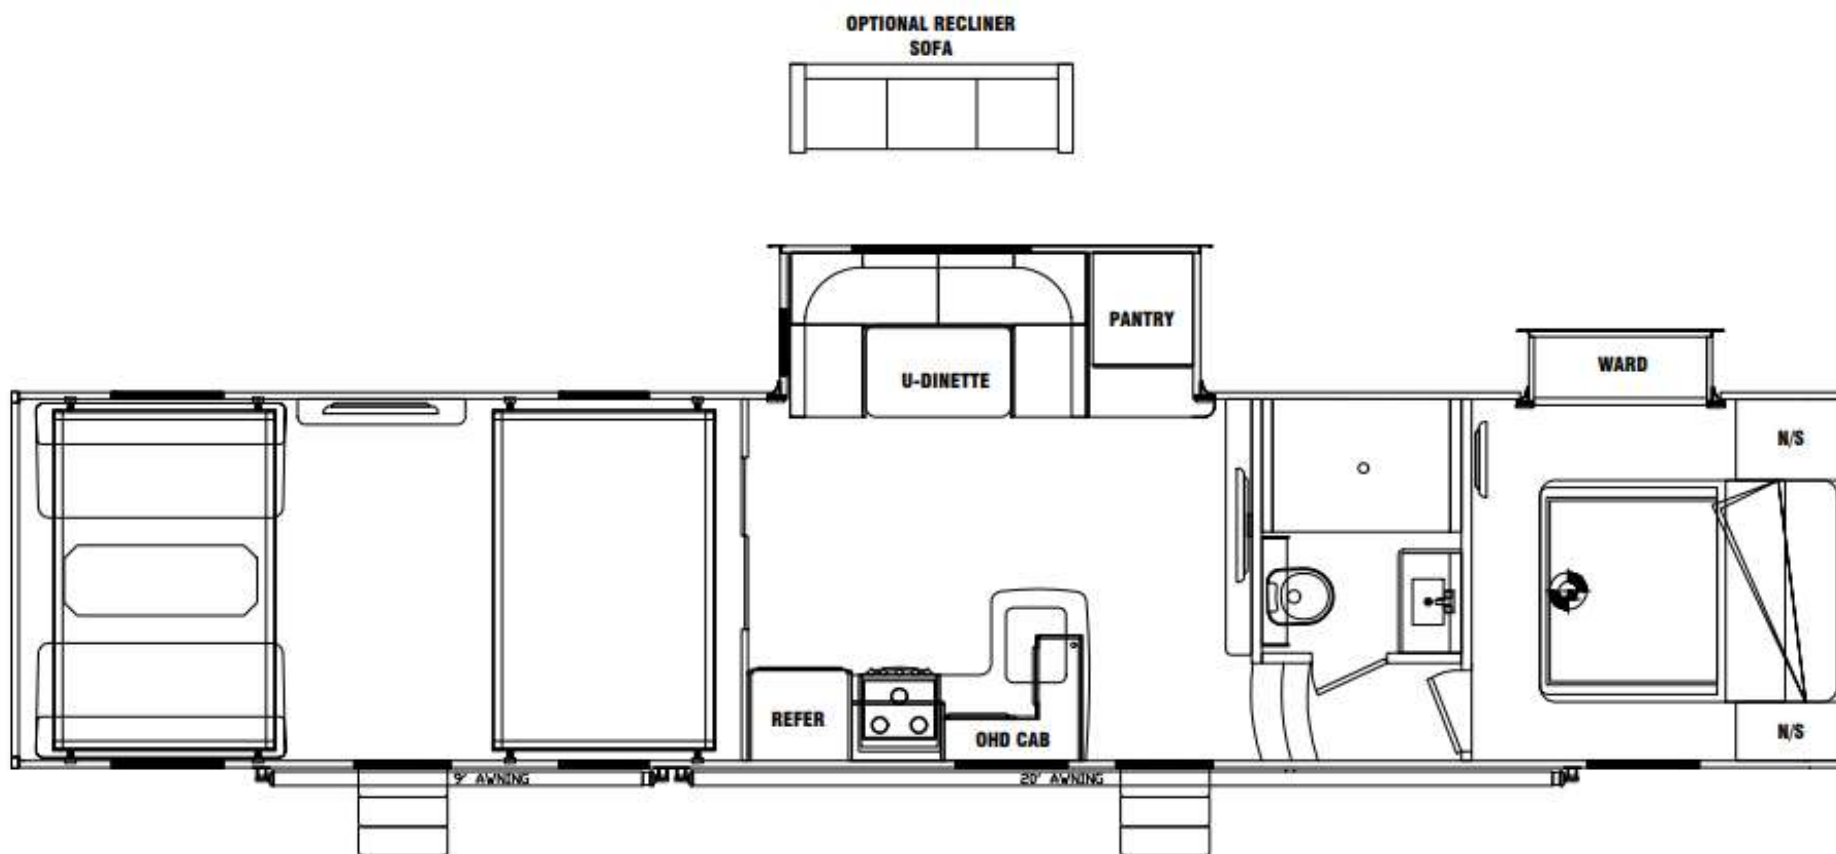

MCKS395 — FLOORPLAN & SPECS

All product data, graphics, and photography in this document were as accurate as possible at time of publication. Subsequent refinements during the model year may be evident in the actual product. Genesis Supreme reserves the right to change colors, material, equipment and specifications without notice, and to add, modify or discontinue models shown in promotional materials. Standard/Optional Features and Specs may change without notice. Photographs of interiors & exteriors depicted on this website are strictly representational - colors, materials, appliances, fabrics, etc. may vary or change without notice. Unloaded vehicle weight and carrying capacity capacities will vary depending on optional equipment. Dry weight is measured from standard build and will vary with options. Weight of water, LP gas, fuel and options are not included in Cargo Capacity payload.

UNIT SPECS	
	CKS395
OVERALL LENGTH	42'-4"
GVWR (lbs)	18,000
DRY WEIGHT (lbs)	13,987
HITCH WEIGHT (lbs)	2,952
AXLE WEIGHT (lbs)	11,035
AXLE CAPACITY (lbs) (Triple)	7,000
CARGO CAPACITY (lbs)**	4,013
TIRE SIZE	16
FRESH WATER (GAL)	160
BLACK TANK (GAL)	50
GRAY TANK(GAL)	50/40
Note: Weights may change due to options added.