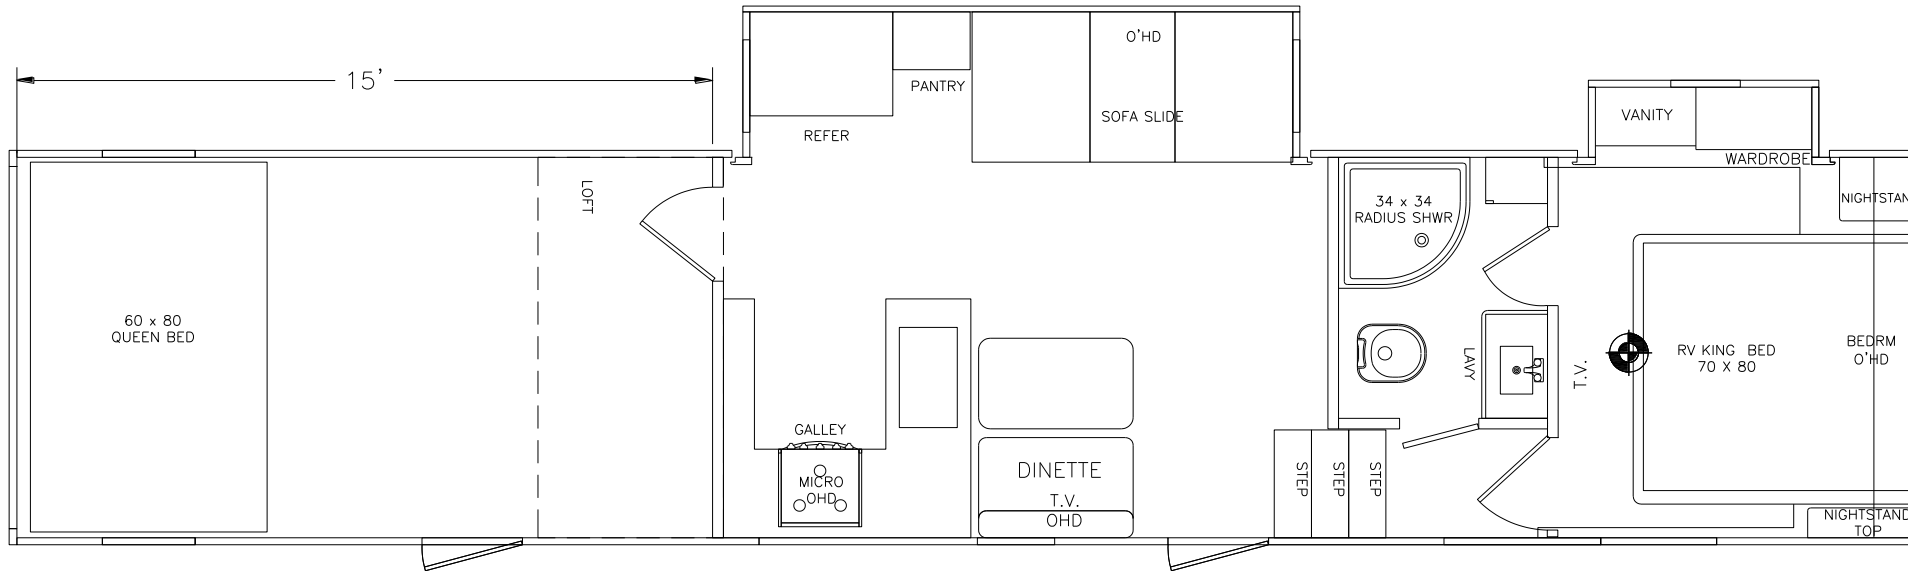

PRODUCT PRESENTATION — MCK405 Limited XL

Garage Model

- 102" Wide-Body Design
- 15' Garage w/Entry door
- Triple 7,000 lb. Axles
- 16" Load Range G Tires
- Large Living Room w/Slideout
- 40" TV/Electric Fireplace/Entertainment Center
- 15K BTU AC w/Ducting
- Vanity/Wardrobe in Bedroom Slideout
- LED Interior Lighting Throughout
- 20' Power Awning w/LED Light Strip

The Journey Begins...

MCK405 Limited XL Garage Model

Triple-Axle, Dual-Slideout, 15-Ft. Garage

MCK405 Limited XL Floorplan & Specs

All product data, graphics, and photography in this document were as accurate as possible at time of publication. Subsequent refinements during the model year may be evident in the actual product. Genesis Supreme reserves the right to change colors, material, equipment and specifications without notice, and to add, modify or discontinue models shown in promotional materials. Standard/Optional Features and Specs may change without notice. Photographs of interiors & exteriors depicted on this website are strictly representational - colors, materials, appliances, fabrics, etc. may vary or change without notice. Unloaded vehicle weight and carrying capacity capacities will vary depending on optional equipment. Dry weight is measured from standard build and will vary with options. Weight of water, LP gas, fuel and options are not included in Cargo Capacity payload.

UNIT SPECS	
CK405 LMT XL	
OVERALL LENGTH	42'
GVWR (lbs)	17,500
DRY WEIGHT (lbs)	13,450
HITCH WEIGHT (lbs)	3,140
AXLE WEIGHT (lbs)	10,310
AXLE CAPACITY (lbs)	7,000
CARGO CAPACITY (lbs)**	4,050
TIRE SIZE	16
FRESH WATER (GAL)	160
GRAY WATER (GAL)	50
GRAY WATER (GAL)	50
BLACK TANK (GAL)	50
Note: Weights may change due to options added.	