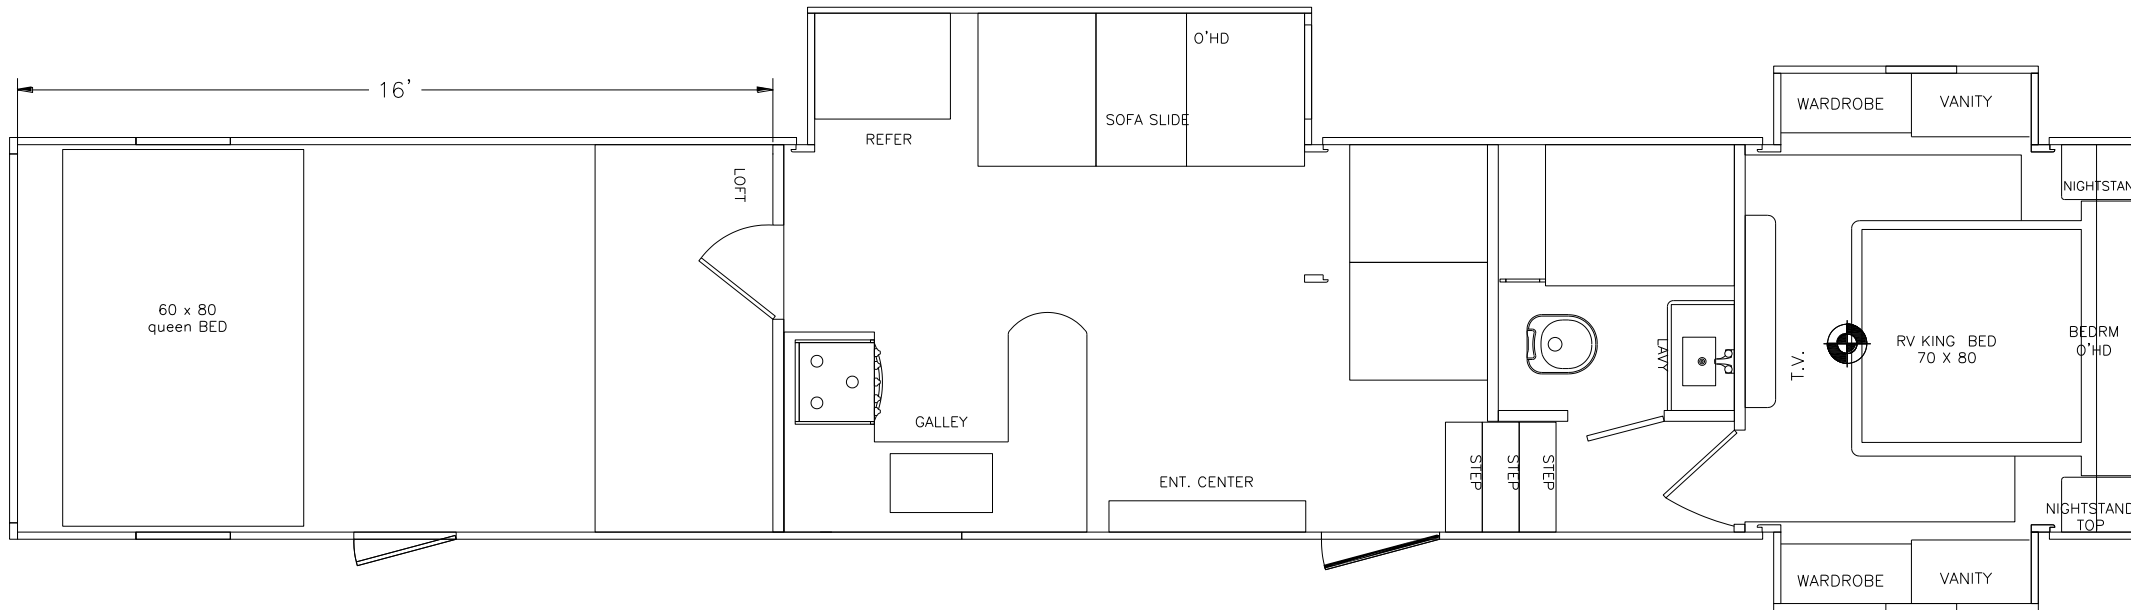

PRODUCT PRESENTATION — MCK4016

Garage Model

- **102" Wide-Body Design**
- **16' Garage w/Entry door**
- **Triple 7,000 Lb. Axles**
- **16" Load Range G Tires**
- **Large Living Room w/Slideout**
- **50" TV/Electric Fireplace/Entertainment Center**
- **15K BTU AC w/Ducting**
- **Dual Vanity/Wardrobe in Bedroom Slideout**
- **LED Interior Lighting Throughout**
- **20' Power Awning w/LED Light Strip**

GENESIS
S U P R E M E

The Journey Begins...

MCK4016 Garage Model

Triple-Axle, Dual-Slideout, 16-Ft. Garage

MCK4016 Floorplan & Specs

All product data, graphics, and photography in this document were as accurate as possible at time of publication. Subsequent refinements during the model year may be evident in the actual product. Genesis Supreme reserves the right to change colors, material, equipment and specifications without notice, and to add, modify or discontinue models shown in promotional materials. Standard/Optional Features and Specs may change without notice. Photographs of interiors & exteriors depicted on this website are strictly representational - colors, materials, appliances, fabrics, etc. may vary or change without notice. Unloaded vehicle weight and carrying capacity capacities will vary depending on optional equipment. Dry weight is measured from standard build and will vary with options. Weight of water, LP gas, fuel and options are not included in Cargo Capacity payload.

| UNIT SPECS | |
|--|------------|
| | CK4016 |
| OVERALL LENGTH | 46'5" |
| GVWR (lbs) | 20,500 lbs |
| DRY WEIGHT (lbs) | 15,910 lbs |
| HITCH WEIGHT (lbs) | 4,050 lbs |
| AXLE WEIGHT (lbs) | 11,860 lbs |
| AXLE CAPACITY (lbs) | 7,000 |
| CARGO CAPACITY (lbs)** | 4,590 lbs |
| TIRE SIZE | 16" |
| FRESH WATER (GAL) | 160 |
| GRAY WATER (GAL) | 50 |
| BLACK TANK (GAL) | 50 |
| Note: Weights may change due to options added. | |