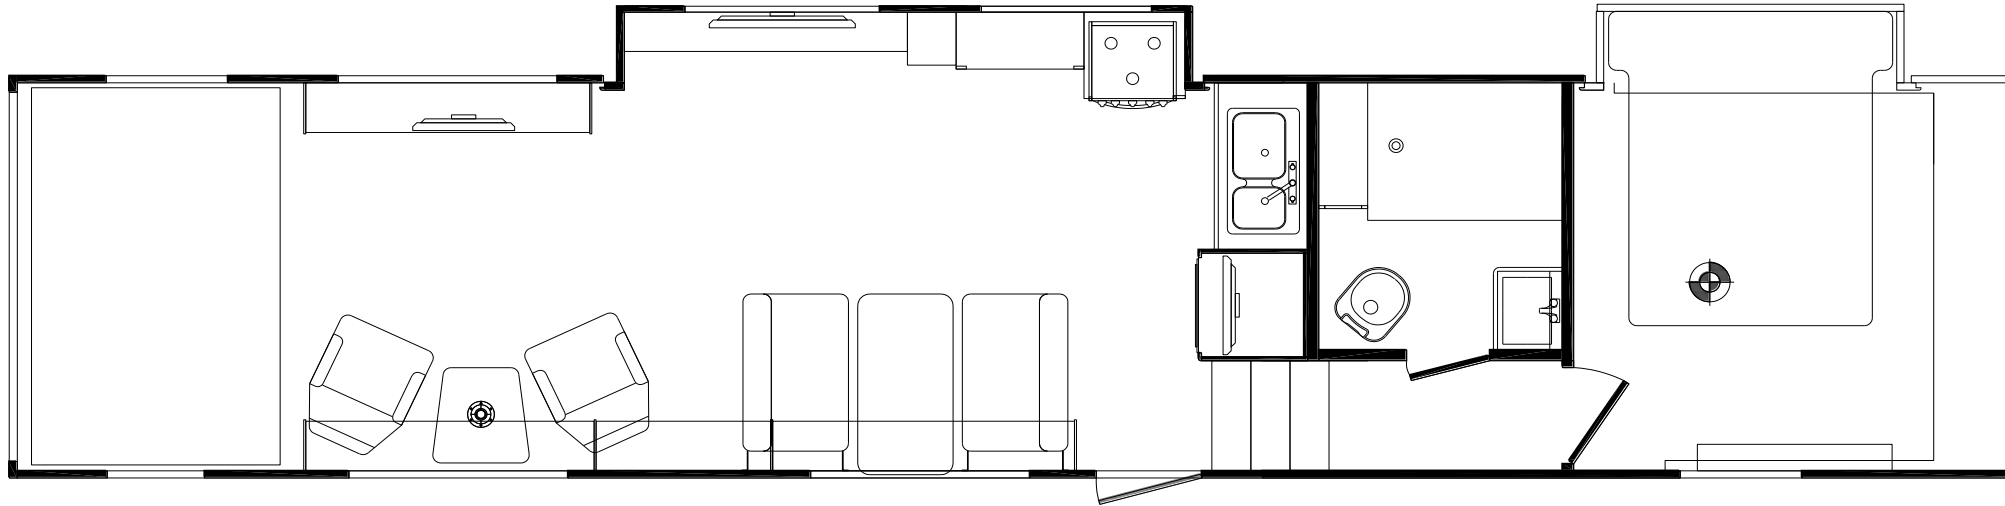

M4024GSSB FLOORPLAN & SPECS

All product data, graphics, and photography in this document were as accurate as possible at time of publication. Subsequent refinements during the model year may be evident in the actual product. Genesis Supreme reserves the right to change colors, material, equipment and specifications without notice, and to add, modify or discontinue models shown in promotional materials. Standard/Optional Features and Specs may change without notice. Photographs of interiors & exteriors depicted on this website are strictly representational - colors, materials, appliances, fabrics, etc. may vary or change without notice. Unloaded vehicle weight and carrying capacity capacities will vary depending on optional equipment. Dry weight is measured from standard build and will vary with options. Weight of water, LP gas, fuel and options are not included in Cargo Capacity payload.

UNIT SPECS	
	4024GSSB
OVERALL LENGTH	42'5"
GVWR (lbs)	17,500
DRY WEIGHT (lbs)	14,060
HITCH WEIGHT (lbs)	3,260
AXLE WEIGHT (lbs)	10,800
AXLE CAPACITY (lbs)	7,000
CARGO CAPACITY (lbs)**	3,440
TIRE SIZE	16"
FRESH WATER (GAL)	160
GRAY WATER (GAL)	50
BLACK TANK (GAL)	50
Note: Weights may change due to options added.