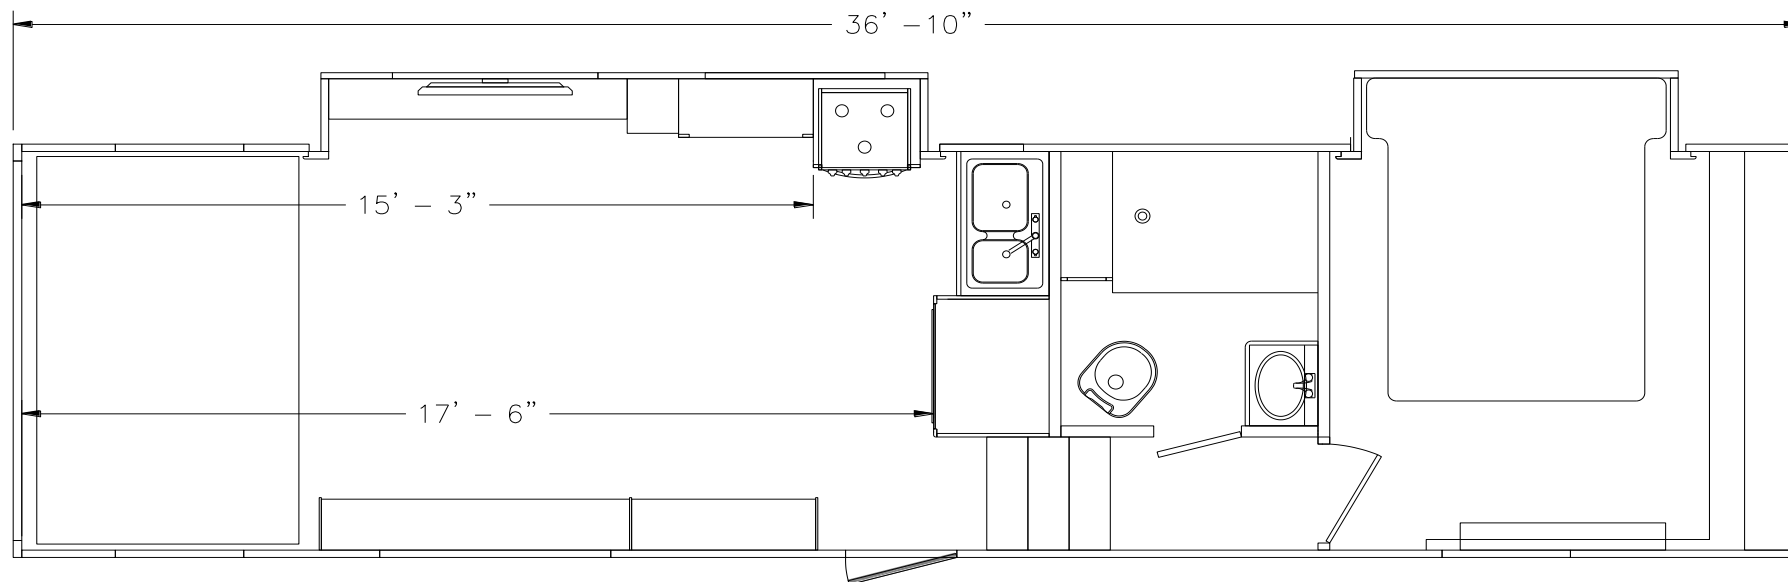

M3417GSSB — Floorplan & Specs

All product data, graphics, and photography in this document were as accurate as possible at time of publication. Subsequent refinements during the model year may be evident in the actual product. Genesis Supreme reserves the right to change colors, material, equipment and specifications without notice, and to add, modify or discontinue models shown in promotional materials. Standard/Optional Features and Specs may change without notice. Photographs of interiors & exteriors depicted on this website are strictly representational - colors, materials, appliances, fabrics, etc. may vary or change without notice. Unloaded vehicle weight and carrying capacity capacities will vary depending on optional equipment. Dry weight is measured from standard build and will vary with options. Weight of water, LP gas, fuel and options are not included in Cargo Capacity payload.

UNIT SPECS	
	3417GSSB
OVERALL LENGTH	36'10"
GVWR (lbs)	16,000lbs
DRY WEIGHT (lbs)	11,980lbs
HITCH WEIGHT (lbs)	2,890 lbs
AXLE WEIGHT (lbs)	9,090lbs
AXLE CAPACITY (lbs)	8,000lbs
CARGO CAPACITY (lbs)**	4,020lbs
TIRE SIZE	16"
FRESH WATER (GAL)	160
GRAY WATER (GAL)	50
BLACK TANK (GAL)	50
Note: Weights may change due to options added.