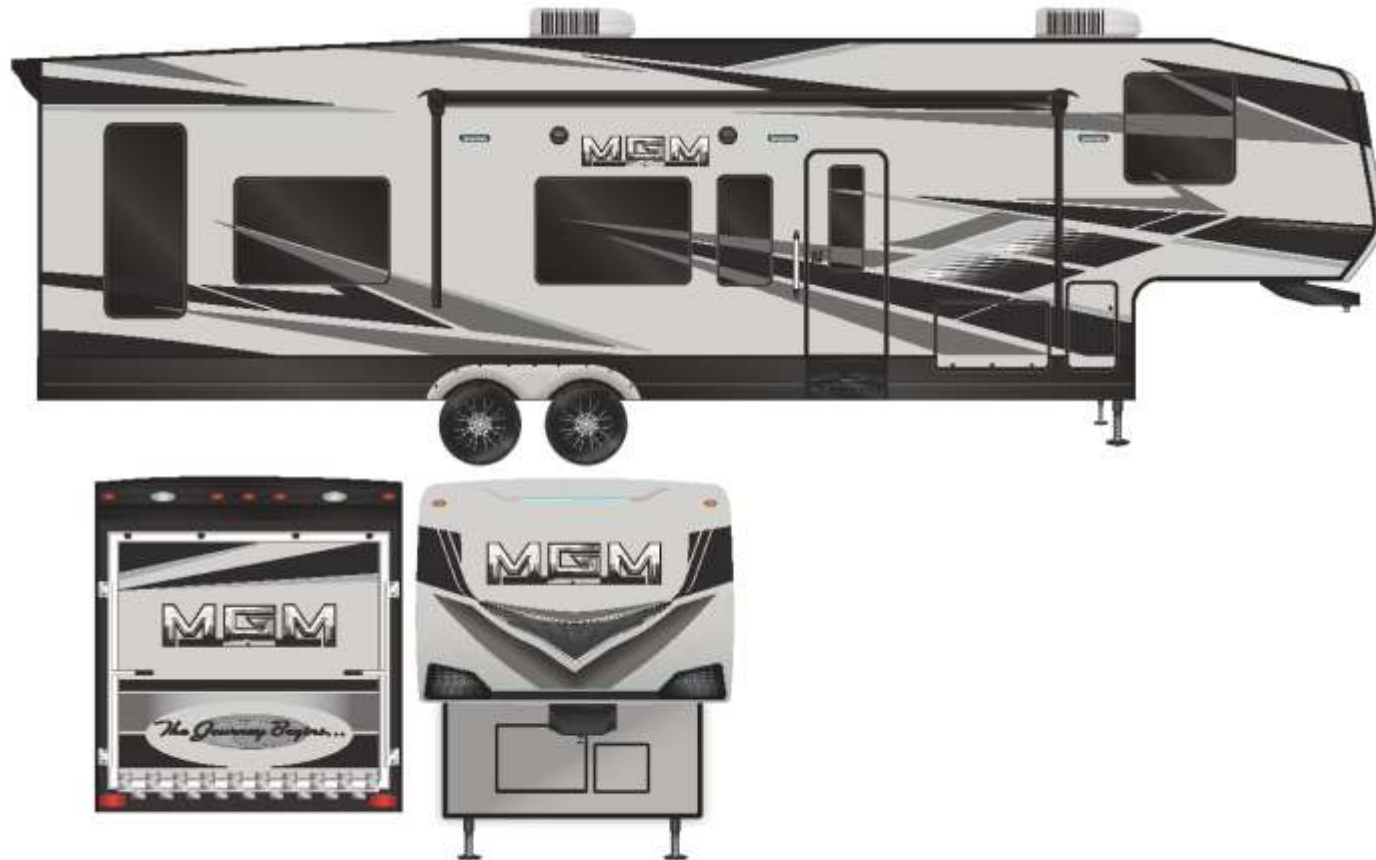

PRODUCT PRESENTATION — M295LTE 5W

Prominent Features:

- ***4.5k Yamaha Quiet Inverter/Generator w/Transfer Switch***
- ***Slideout w/Entertainment Center / 30" Fireplace***
- ***LED Interior Lighting Throughout***
- ***Two Swivel Rockers w/Table & Picture Window***
- ***Shower Overhead Skylight***
- ***200W Solar Package***
- ***Double-door, 12V Refrigerator***
- ***Radiused, Tinted Flush Mount Windows***

The Journey Begins...

M295LTE Exterior

M295LTE Floorplan & Specs

UNIT SPECS

OVERALL LENGTH – 32'

GVWR (LBS.) – 12,000

DRY WEIGHT (LBS.) – 9336

HITCH WEIGHT (LBS.) – 2356

AXLE WEIGHT (LBS.) – 6980

AXLE CAPACITY (LBS.) – 6,000 (double axle)

CARGO LENGTH – 15'-5"

CARGO CAPACITY (LBS.) – 2664**

TIRE SIZE – 15"

FRESH WATER (GAL.) – 100

GRAY WATER (GAL.) – 40

BLACK TANK (GAL.) – 40

M295LTE — Standard High-Value Features Included in Base Price

- 4.5 KW Yamaha Inverter/Generator w/Transfer Switch
- 15.0K BTU A/C w/Ducting
- 102" Wide Body Design
- Flat Floor Wall-to-Wall — *No Wheelwells*
- Two Swivel/Rocker Chairs w/Table & Picture Window
- Rear Table and Folding Legs
- Living Room 40" TV w/Swivel Bracket
- 18 Ft. Power Awning w/LED Light Strip
- 30,000 BTU Furnace
- One-Piece PVC Vinyl Roof
- Equipped w/BlueTooth and Upgraded Speakers
- Dual 20-Lb. Propane Tanks
- Extra-Large 12V Double Door Refrigerator (10 Cu. Ft.) Rt Hinge
- Key Hook
- Single 200W Solar Panel
- Rigid ThermoFoil (RTF) Molded Solid Surface Countertops
- 15" Aluminum Wheels
- Entertainment Center w/30" Fireplace & Pantry In Slide/out
- Rear Spoiler
- Medicine Cabinet w/Mirror
- 900-Watt Microwave
- Two-Burner Cooktop
- Queen Bed w/Nightstand & R/S Dresser
- Spray-Away
- TV Antenna w/Cable
- Two (2) Stab Jacks (Rear)
- 12V Powered Fan Galley & Lavy Roof Vents
- Bunk Area Roof Vent
- Skylight Above Shower
- Black Tank Flush
- Bunk Ladder
- LED Interior Lighting Throughout
- Large Metal Lavy Sink w/Stylish Faucet
- Road Side Flip Up Table
- Walk-On Roof
- 12V USB Charger (Bedroom)