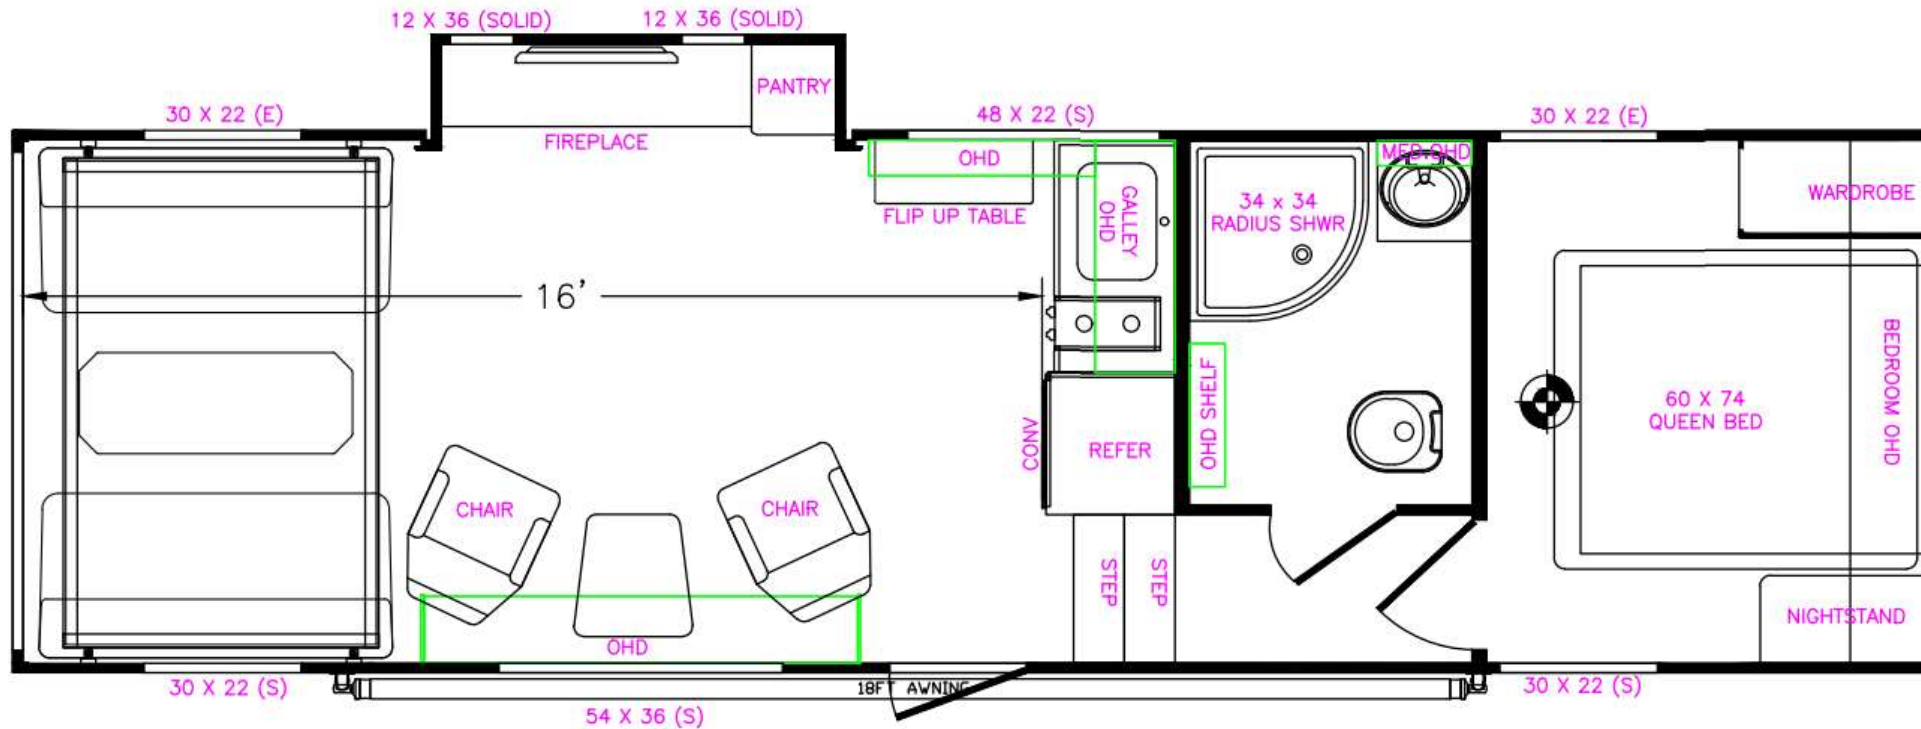

The Journey Begins...

M295LTE Exterior

M295LTE Floorplan & Specs

UNIT SPECS

OVERALL LENGTH – 32'

GVWR (LBS.) – 12,000

DRY WEIGHT (LBS.) – 9336

HITCH WEIGHT (LBS.) – 2356

AXLE WEIGHT (LBS.) – 6980

AXLE CAPACITY (LBS.) – 6,000 (double axle)

CARGO LENGTH – 15'-5"

CARGO CAPACITY (LBS.) – 2664**

TIRE SIZE – 15"

FRESH WATER (GAL.) – 100

GRAY WATER (GAL.) – 40

BLACK TANK (GAL.) – 40

M295LTE — Standard High-Value Features Included in Base Price

- 4.5 KW Yamaha Inverter/Generator w/Transfer Switch
- 15.0K BTU A/C w/Ducting
- 102" Wide Body Design
- Flat Floor Wall-to-Wall — *No Wheelwells*
- Two Swivel/Rocker Chairs w/Table & Picture Window
- Rear Table and Folding Legs
- Living Room 40" TV w/Swivel Bracket
- 18 Ft. Power Awning w/LED Light Strip
- 30,000 BTU Furnace
- One-Piece PVC Vinyl Roof
- Equipped w/BlueTooth and Upgraded Speakers
- Dual 20-Lb. Propane Tanks
- Extra-Large 12V Double Door Refrigerator (10 Cu. Ft.) Rt Hinge
- Key Hook
- Single 200W Solar Panel
- Rigid ThermoFoil (RTF) Molded Solid Surface Countertops
- 15" Aluminum Wheels
- Entertainment Center w/30" Fireplace & Pantry In Slide/out
- Rear Spoiler
- Medicine Cabinet w/Mirror
- 900-Watt Microwave
- Two-Burner Cooktop
- Queen Bed w/Nightstand & R/S Dresser
- Spray-Away
- TV Antenna w/Cable
- Two (2) Stab Jacks (Rear)
- 12V Powered Fan Galley & Lavy Roof Vents
- Bunk Area Roof Vent
- Skylight Above Shower
- Black Tank Flush
- Bunk Ladder
- LED Interior Lighting Throughout
- Large Metal Lavy Sink w/Stylish Faucet
- Road Side Flip Up Table
- Walk-On Roof
- 12V USB Charger (Bedroom)

Comfort Package:

Two 13.5k BTU A/C (Bedroom & Livingroom) w/Ducting IPO 15.0k w/Ducting

Deluxe Package:

- *Opposing Rear Power Dinette*
- *34" x 34" Radius Shower & Glass Door*
- *Stainless Steel Galley Sink w/Faucet*
- *Microwave*
- *Pillow-Top Mattress w/Coordinated Bedspread*
- *Bunk Area USB*
- *Pleated Night Shades Throughout*