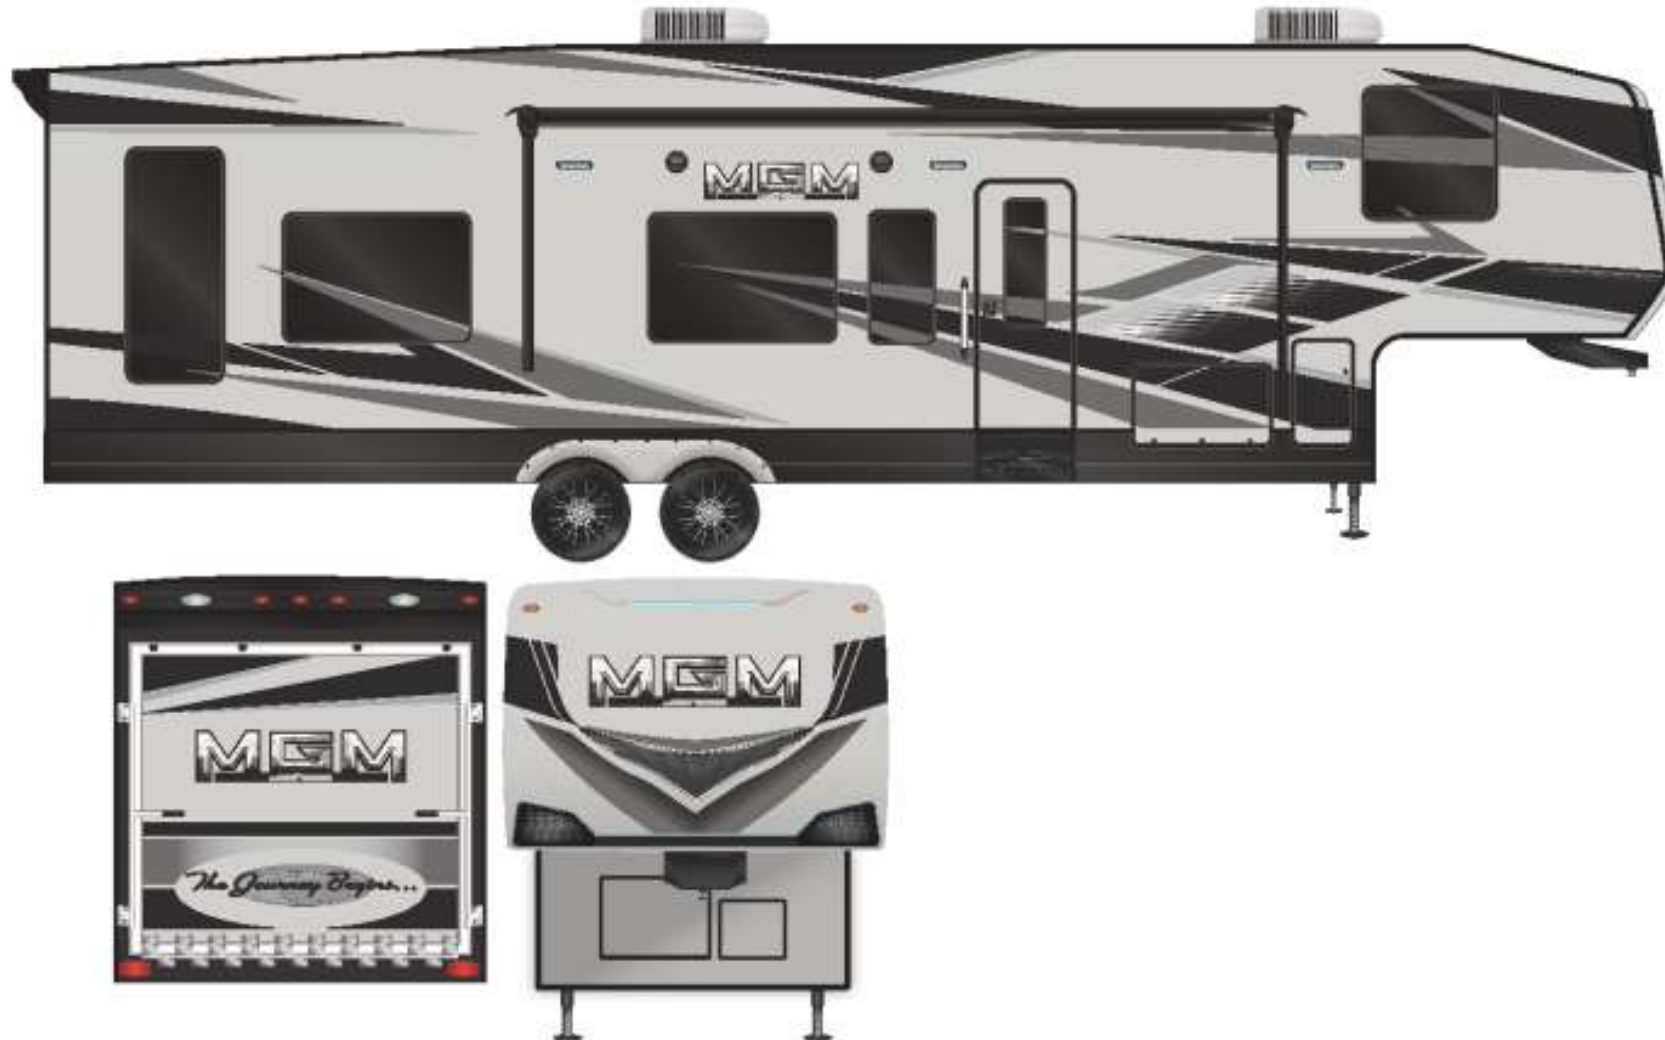

PRODUCT PRESENTATION — M295LTE 5W

Prominent Features:

- ***4.5k Yamaha Quiet Inverter/Generator w/Transfer Switch***
- ***Slideout w/Entertainment Center / 30" Fireplace***
- ***LED Interior Lighting Throughout***
- ***Two Swivel Rockers w/Table & Picture Window***
- ***Shower Overhead Skylight***
- ***200W Solar Package***
- ***Double-door, 12V Refrigerator***
- ***Radiused, Tinted Flush Mount Windows***

The Journey Begins...

M295LTE Exterior

M295LTE Floorplan & Specs

UNIT SPECS

OVERALL LENGTH – 32'

GVWR (LBS.) – 12,000

DRY WEIGHT (LBS.) – 9336

HITCH WEIGHT (LBS.) – 2356

AXLE WEIGHT (LBS.) – 6980

AXLE CAPACITY (LBS.) – 6,000 (double axle)

CARGO LENGTH – 15'-5"

CARGO CAPACITY (LBS.) – 2664**

TIRE SIZE – 15"

FRESH WATER (GAL.) – 100

GRAY WATER (GAL.) – 40

BLACK TANK (GAL.) – 40

M295LTE — Standard High-Value Features Included in Base Price

- 4.5 KW Yamaha Inverter/Generator w/Transfer Switch
- 15.0K BTU A/C w/Ducting
- 102" Wide Body Design
- Flat Floor Wall-to-Wall — *No Wheelwells*
- Two Swivel/Rocker Chairs w/Table & Picture Window
- Rear Table and Folding Legs
- Living Room 40" TV w/Swivel Bracket
- 18 Ft. Power Awning w/LED Light Strip
- 30,000 BTU Furnace
- One-Piece PVC Vinyl Roof
- Equipped w/BlueTooth and Upgraded Speakers
- Dual 20-Lb. Propane Tanks
- Extra-Large 12V Double Door Refrigerator (10 Cu. Ft.) Rt Hinge
- Key Hook
- Single 200W Solar Panel
- Rigid ThermoFoil (RTF) Molded Solid Surface Countertops
- 15" Aluminum Wheels
- Entertainment Center w/30" Fireplace & Pantry In Slide/out
- Rear Spoiler
- Medicine Cabinet w/Mirror
- 900-Watt Microwave
- Two-Burner Cooktop
- Queen Bed w/Nightstand & R/S Dresser
- Spray-Away
- TV Antenna w/Cable
- Two (2) Stab Jacks (Rear)
- 12V Powered Fan Galley & Lavy Roof Vents
- Bunk Area Roof Vent
- Skylight Above Shower
- Black Tank Flush
- Bunk Ladder
- LED Interior Lighting Throughout
- Large Metal Lavy Sink w/Stylish Faucet
- Road Side Flip Up Table
- Walk-On Roof
- 12V USB Charger (Bedroom)