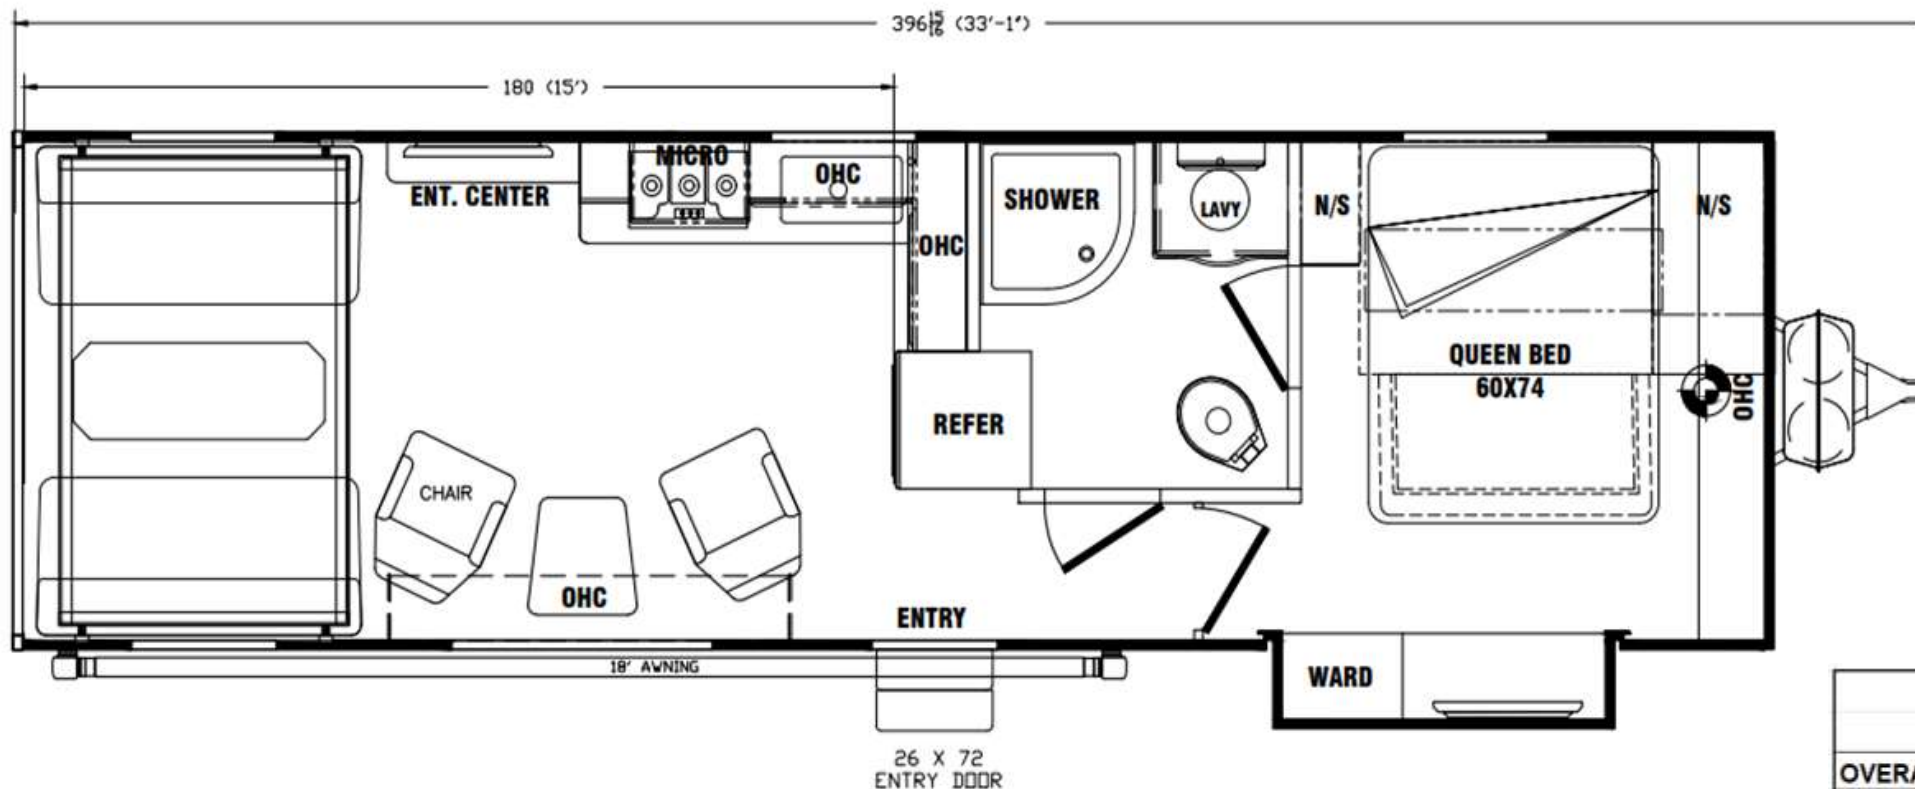

M2915CRXL Floorplan & Specs

All product data, graphics, and photography in this document were as accurate as possible at time of publication. Subsequent refinements during the model year may be evident in the actual product. Genesis Supreme reserves the right to change colors, material, equipment and specifications without notice, and to add, modify or discontinue models shown in promotional materials. Standard/Optional Features and Specs may change without notice. Photographs of interiors & exteriors depicted on this website are strictly representational - colors, materials, appliances, fabrics, etc. may vary or change without notice. Unloaded vehicle weight and carrying capacity capacities will vary depending on optional equipment. Dry weight is measured from standard build and will vary with options. Weight of water, LP gas, fuel and options are not included in Cargo Capacity payload.

UNIT SPECS		M2915CRXL
OVERALL LENGTH		33'-1"
GVWR (lbs)		11,500
DRY WEIGHT (lbs)		8,090
HITCH WEIGHT (lbs)		1,340
AXLE WEIGHT (lbs)		6,750
AXLE CAPACITY (lbs) (Double)		6,000
CARGO CAPACITY (lbs)**		3,410
TIRE SIZE		15"
FRESH WATER (GAL)		100
GRAY WATER (GAL)		40
BLACK TANK (GAL)		40
Note: Weights may change due to options added.