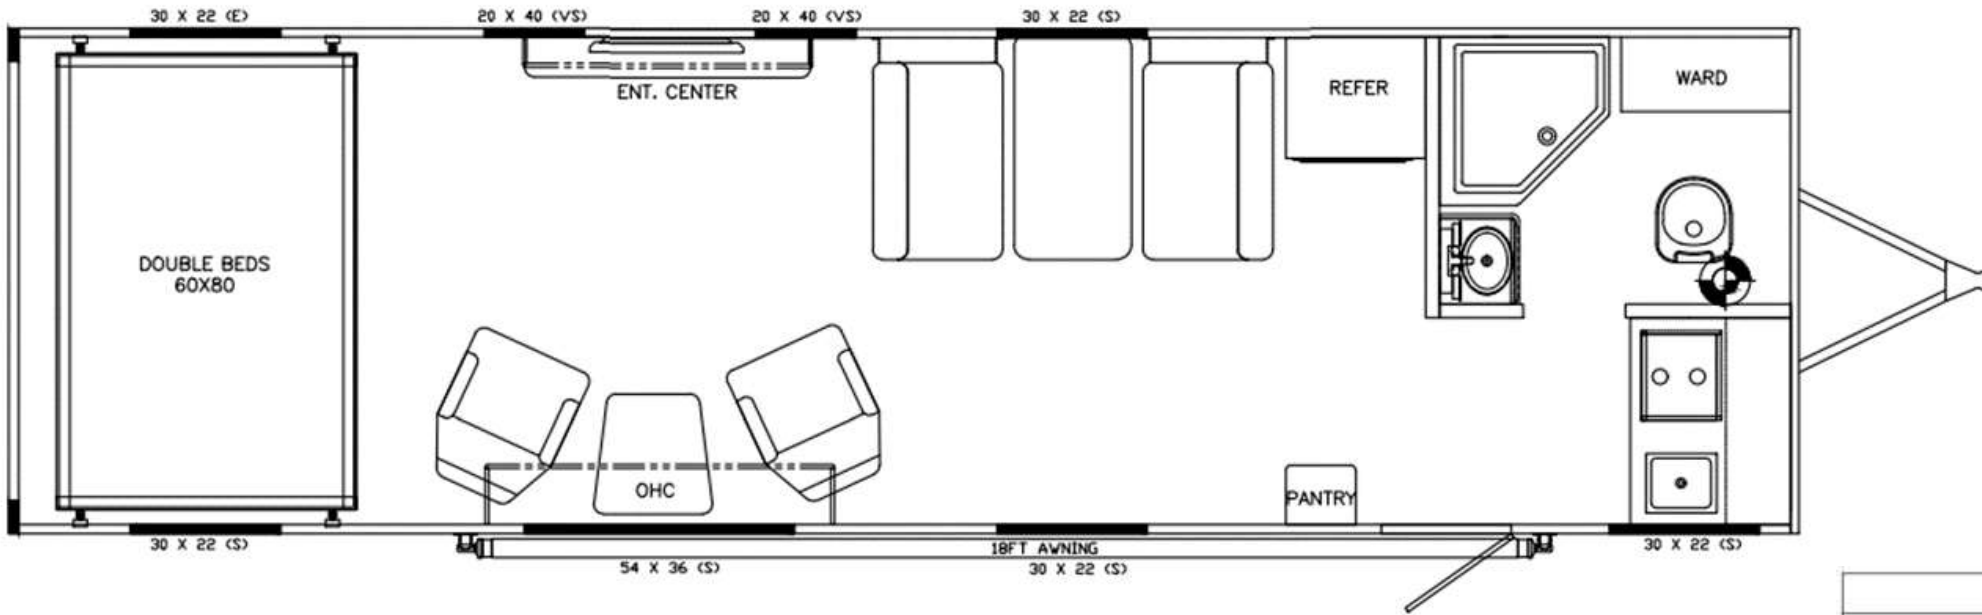

M290LTE FLOORPLAN & SPECS

All product data, graphics, and photography in this document were as accurate as possible at time of publication. Subsequent refinements during the model year may be evident in the actual product. Genesis Supreme reserves the right to change colors, material, equipment and specifications without notice, and to add, modify or discontinue models shown in promotional materials. Standard/Optional Features and Specs may change without notice. Photographs of interiors & exteriors depicted on this website are strictly representational - colors, materials, appliances, fabrics, etc. may vary or change without notice. Unloaded vehicle weight and carrying capacity capacities will vary depending on optional equipment. Dry weight is measured from standard build and will vary with options. Weight of water, LP gas, fuel and options are not included in Cargo Capacity payload.

UNIT SPECS	
	M290LTE
OVERALL LENGTH	32'9"
ROADSIDE CARGO	21'
GVWR (lbs)	10,400
DRY WEIGHT (lbs)	6,940
HITCH WEIGHT (lbs)	1,060
AXLE WEIGHT (lbs)	5,880
AXLE CAPACITY (lbs)	5,200
CARGO CAPACITY (lbs)**	3,460
TIRE SIZE	15"
FRESH WATER (GAL)	100
GRAY WATER (GAL)	40
BLACK TANK (GAL)	40
Note: Weights may change due to options added.