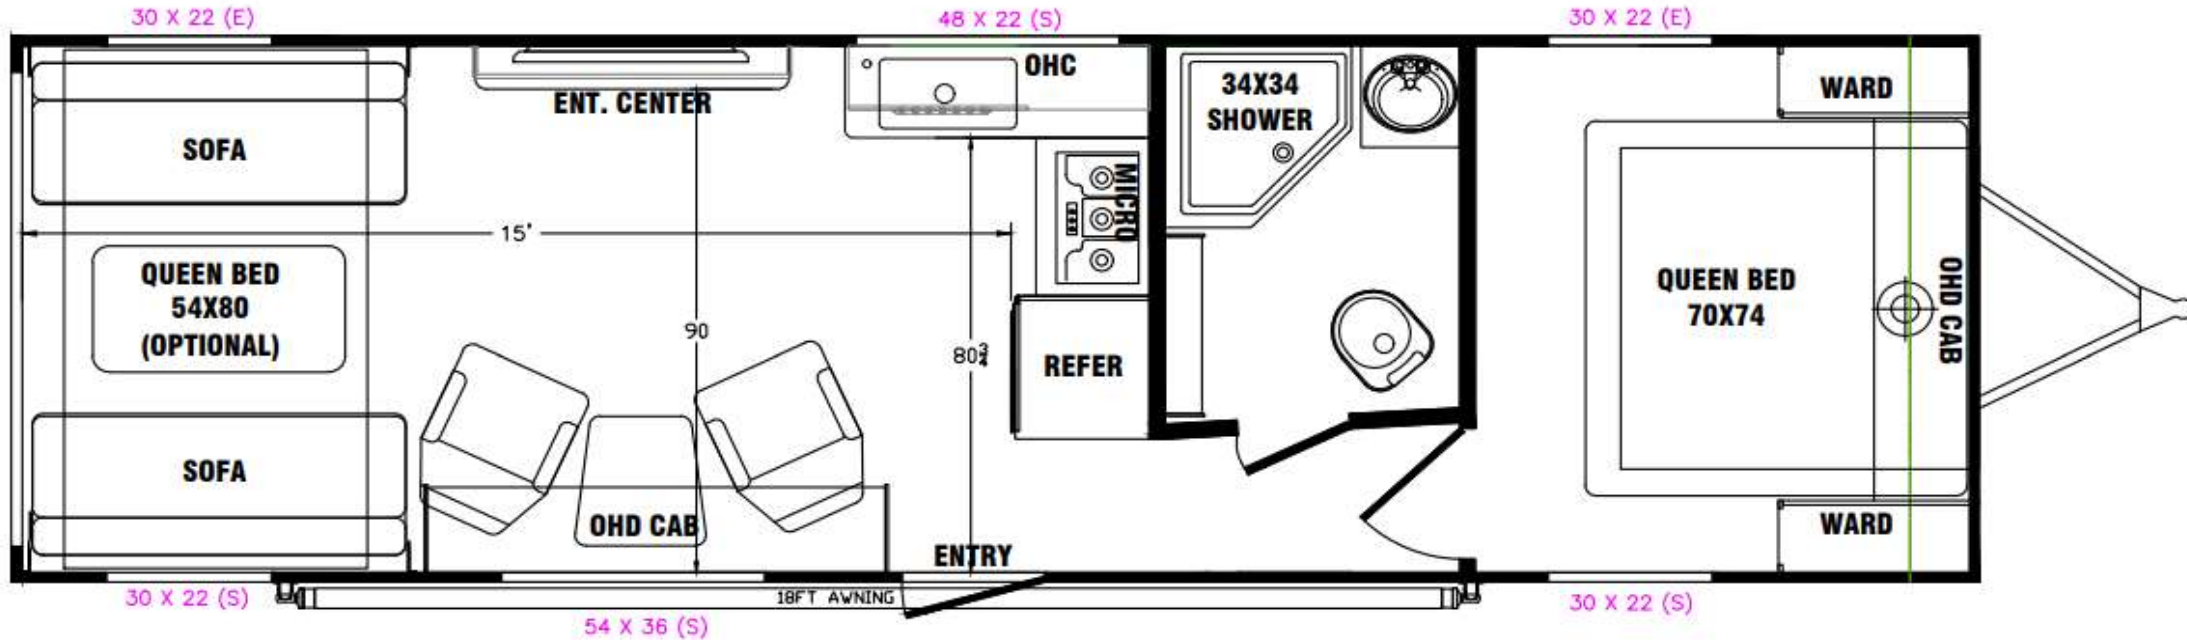

M275CRXL Floorplan & Specs

All product data, graphics, and photography in this document were as accurate as possible at time of publication. Subsequent refinements during the model year may be evident in the actual product. Genesis Supreme reserves the right to change colors, material, equipment and specifications without notice, and to add, modify or discontinue models shown in promotional materials. Standard/Optional Features and Specs may change without notice. Photographs of interiors & exteriors depicted on this website are strictly representational - colors, materials, appliances, fabrics, etc. may vary or change without notice. Unloaded vehicle weight and carrying capacity capacities will vary depending on optional equipment. Dry weight is measured from standard build and will vary with options. Weight of water, LP gas, fuel and options are not included in Cargo Capacity payload.

UNIT SPECS	
	G275CRXL
OVERALL LENGTH	32'9"
GVWR (lbs)	10,400
DRY WEIGHT (lbs)	6,737
HITCH WEIGHT (lbs)	1,292
AXLE WEIGHT (lbs)	5,445
AXLE CAPACITY (lbs)	5,200
CARGO CAPACITY (lbs)**	3,663
TIRE SIZE	15"
FRESH WATER (GAL)	100
GRAY WATER (GAL)	40
BLACK TANK (GAL)	40
Note: Weights may change due to options added.