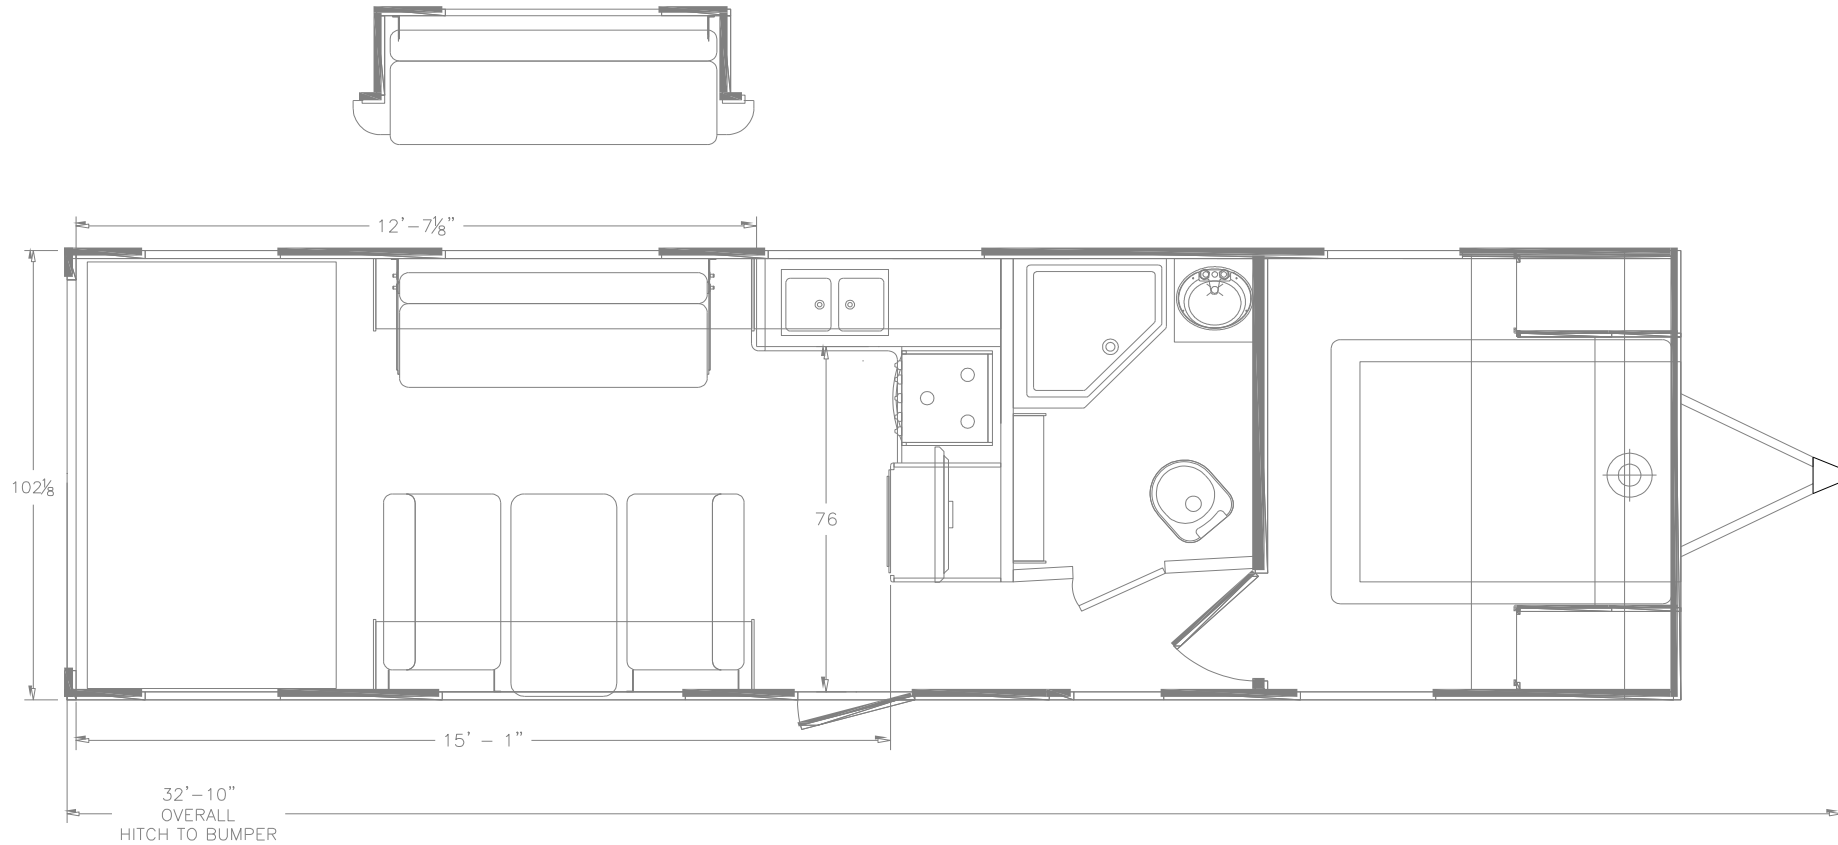

Product Presentation M2715FSXL

Toyhauler

New Floorplan Prominent Features:

- ***8" I-Beam Chassis***
- ***102" Wide Body Design***
- ***Lamilux SUNSATIION[®] Exterior Wall Laminate for Extreme UV Resistance and Color Stability***
- ***One-Piece PVC Vinyl Roof***
- ***7' Ramp Door***
- ***4 Stab Jacks***
- ***Optional Slideout Entertainment Center***
- ***Optional On-Board Air Compressor***
- ***15" Aluminum Wheels***
- ***Plumbed For Exterior LP Hookup***
- ***Front Power Jack***
- ***Power Awning w/LED Strip***
- ***Walk-On Roof w/Folding Ladder***
- ***Extra-Large Radiused & Tinted Windows***

M2715FSXL Exterior

M2715FSXL Floorplan & Specs

| UNIT SPECS | |
|--|-----------|
| | M2715FSXL |
| OVERALL LENGTH | 32' 9" |
| GVWR (lbs) | 11,500 |
| DRY WEIGHT (lbs) | 7,460 |
| HITCH WEIGHT (lbs) | 1,320 |
| AXLE WEIGHT (lbs) | 6,140 |
| AXLE CAPACITY (lbs) | 6,000 |
| CARGO CAPACITY (lbs)** | 4,040 |
| TIRE SIZE | 15" |
| FRESH WATER (GAL) | 100 |
| GRAY WATER (GAL) | 40 |
| BLACK TANK (GAL) | 40 |
| Note: Weights may change due to options added. | |