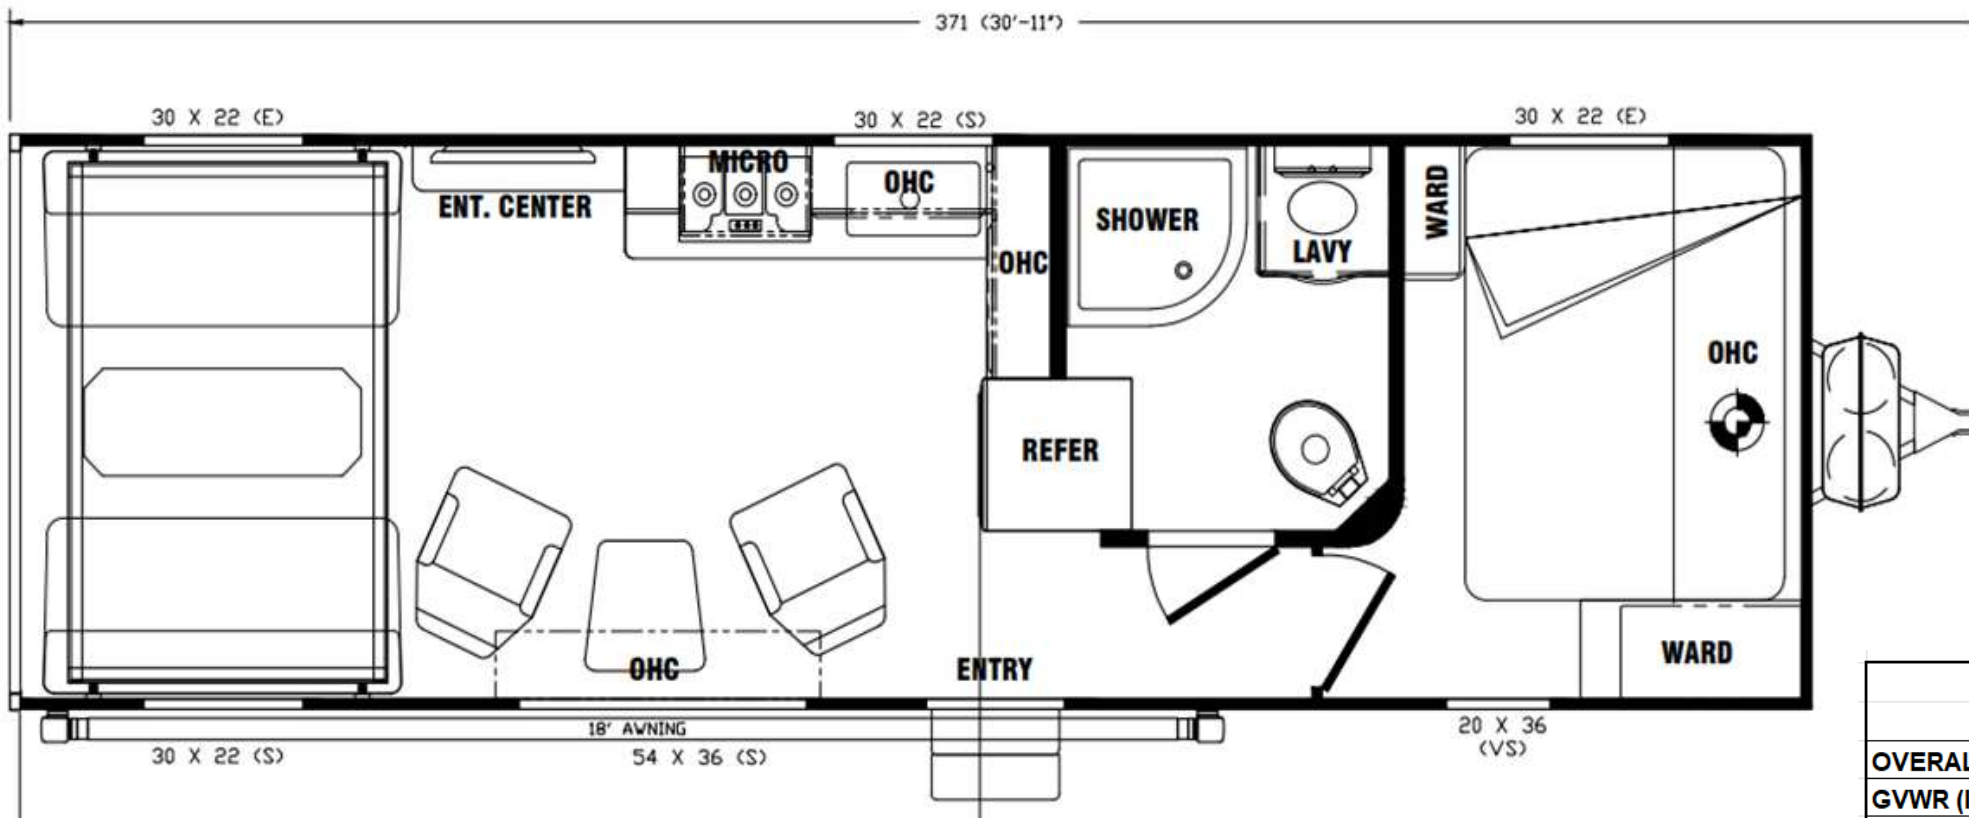

M2415CRXL Floorplan & Specs

All product data, graphics, and photography in this document were as accurate as possible at time of publication. Subsequent refinements during the model year may be evident in the actual product. Genesis Supreme reserves the right to change colors, material, equipment and specifications without notice, and to add, modify or discontinue models shown in promotional materials. Standard/Optional Features and Specs may change without notice. Photographs of interiors & exteriors depicted on this website are strictly representational - colors, materials, appliances, fabrics, etc. may vary or change without notice. Unloaded vehicle weight and carrying capacity capacities will vary depending on optional equipment. Dry weight is measured from standard build and will vary with options. Weight of water, LP gas, fuel and options are not included in Cargo Capacity payload.

UNIT SPECS	
	M2415CRXL
OVERALL LENGTH	30'-11"
GVWR (lbs)	11,000
DRY WEIGHT (lbs)	7,710
HITCH WEIGHT (lbs)	1,010
AXLE WEIGHT (lbs)	6,700
AXLE CAPACITY (lbs) (Double)	6,000
CARGO CAPACITY (lbs)**	3,290
TIRE SIZE	15"
FRESH WATER (GAL)	100
GRAY WATER (GAL)	40
BLACK TANK (GAL)	40
Note: Weights may change due to options added.